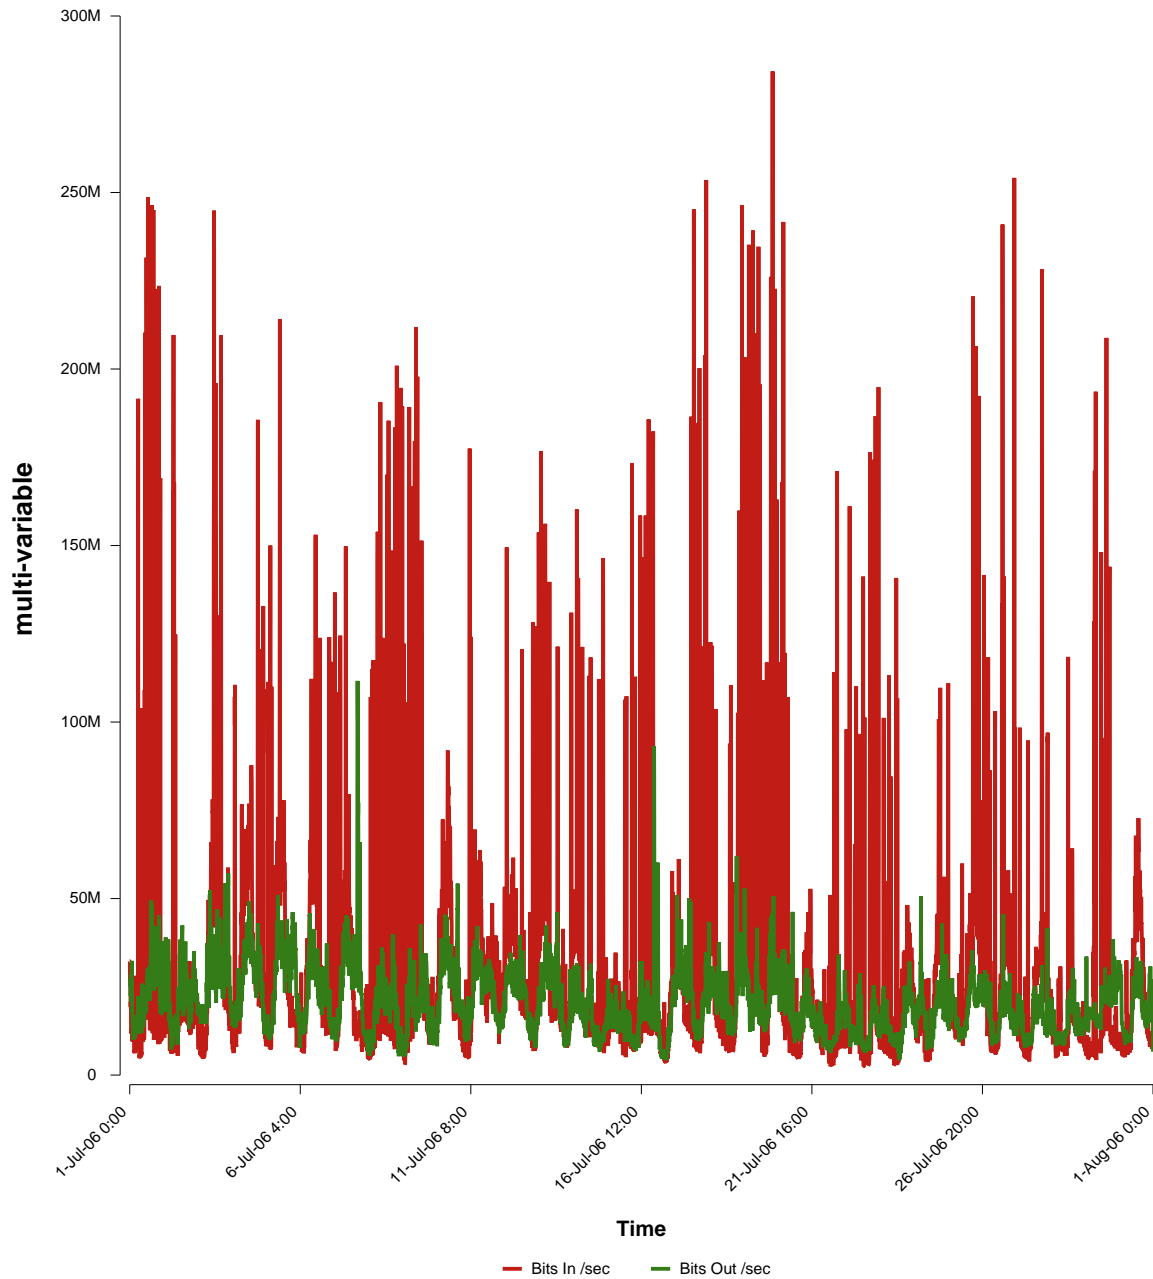

eHealth Trend Report

Divide by Time

SUNET-A-LUND-LU

Auto Range: Last Month
From: 2006/07/01 00:00
To: 2006/07/31 23:59

Created: 2006/08/02 04:50:18