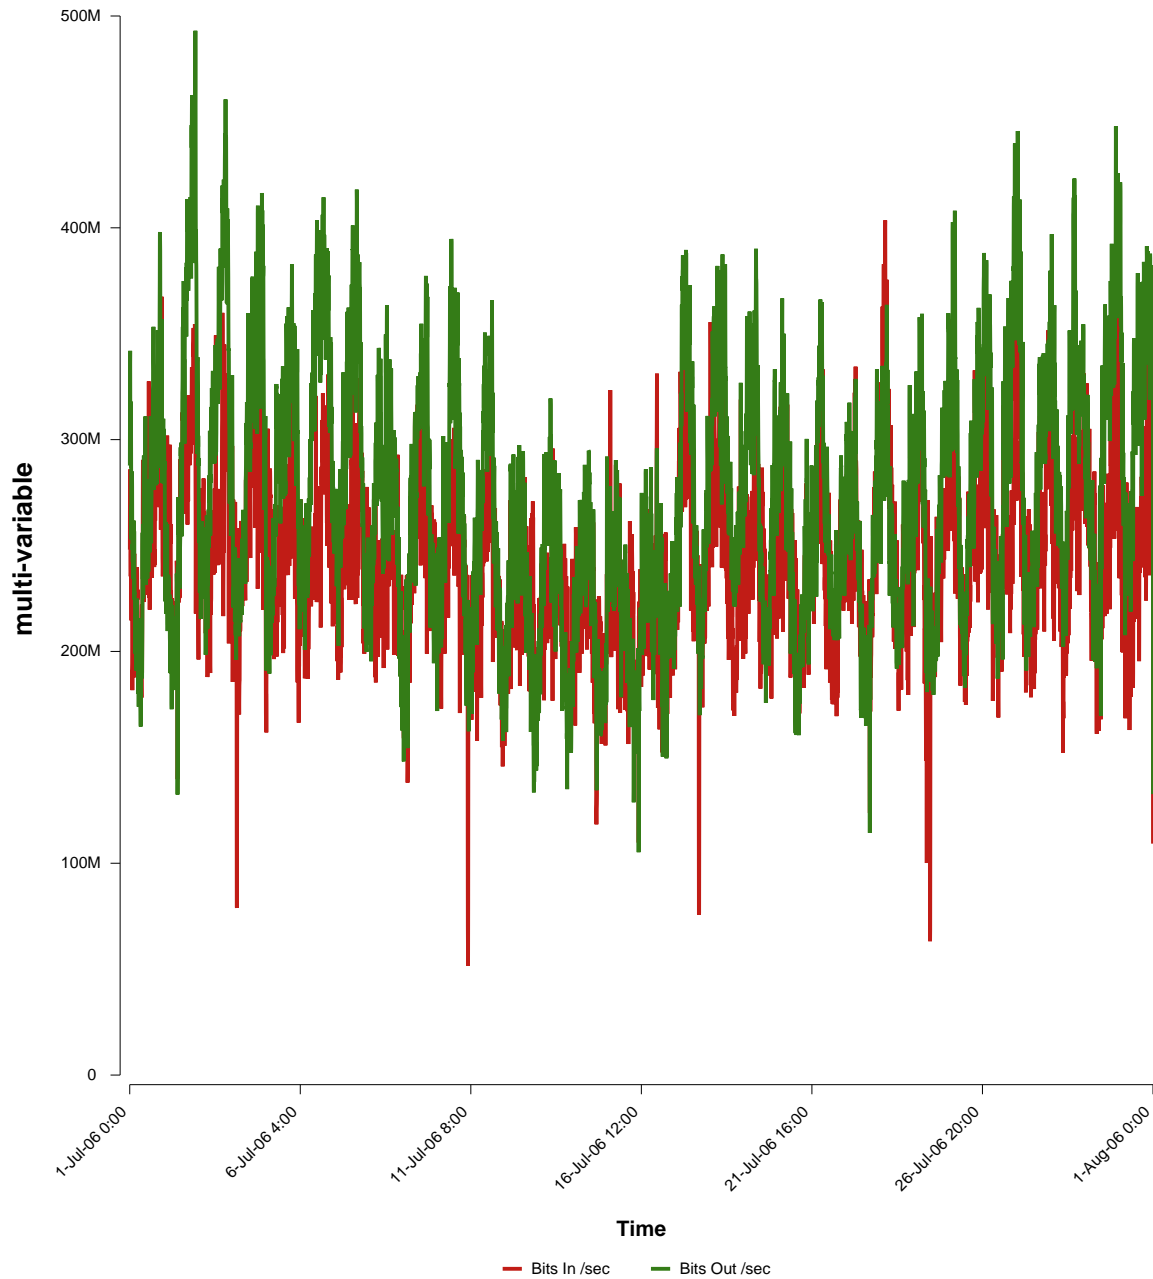

# eHealth Trend Report

Divide by Time

## SUNET-A-LULEA-LTU

Auto Range: Last Month  
From: 2006/07/01 00:00  
To: 2006/07/31 23:59

Created: 2006/08/02 04:45:17