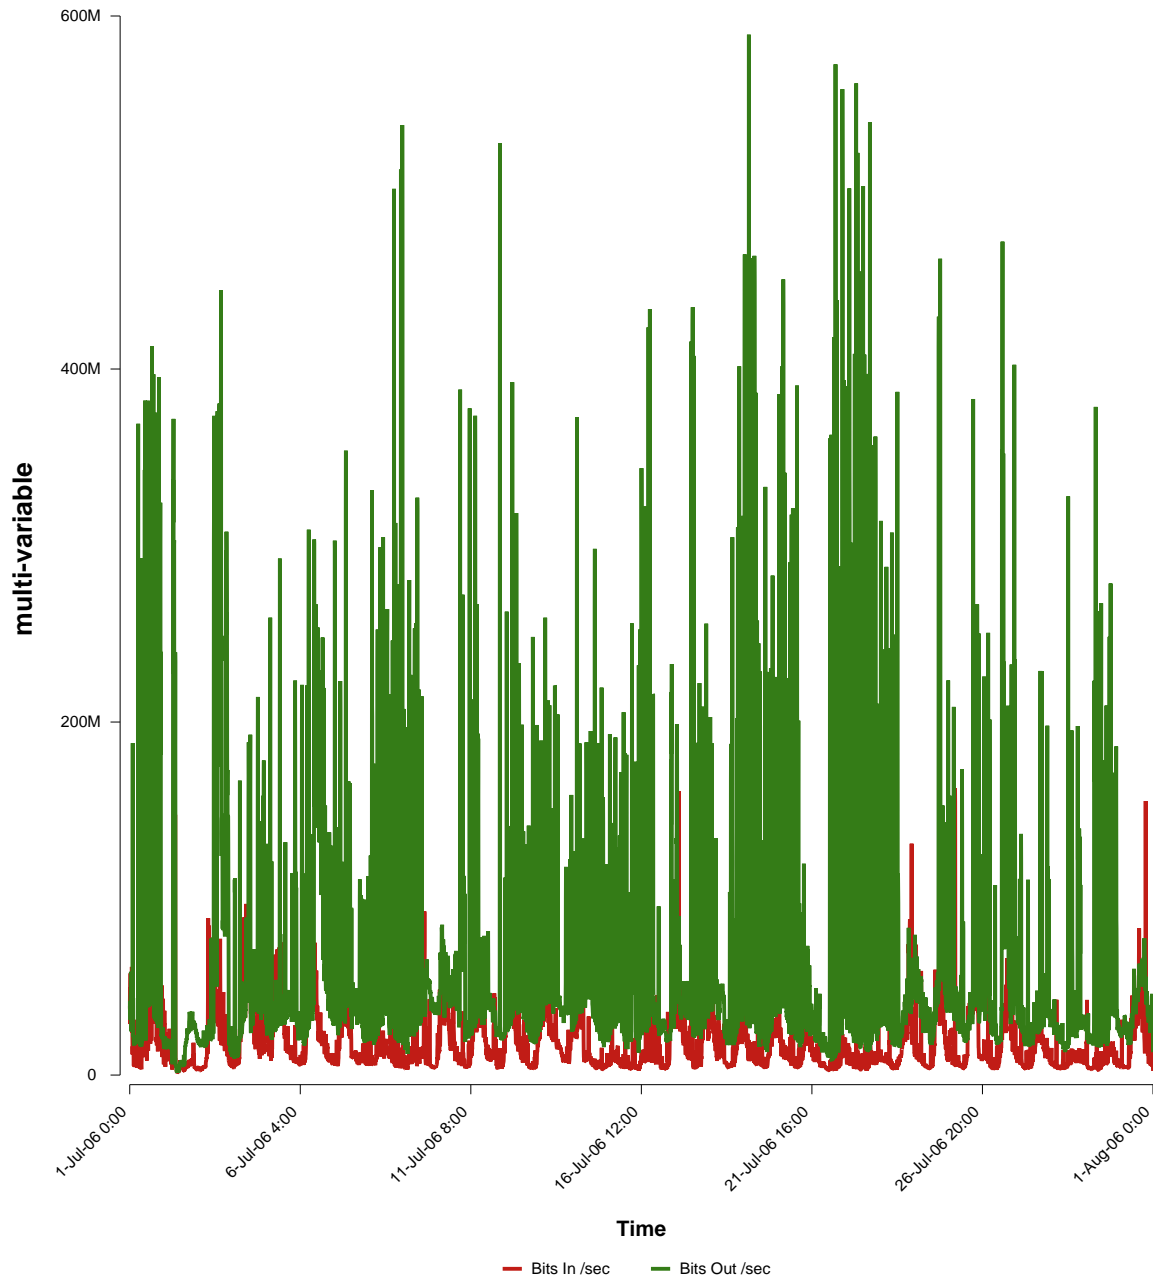

eHealth Trend Report

Divide by Time

SUNET-A-LINKOPING-LIU

Auto Range: Last Month
From: 2006/07/01 00:00
To: 2006/07/31 23:59

Created: 2006/08/02 04:30:18