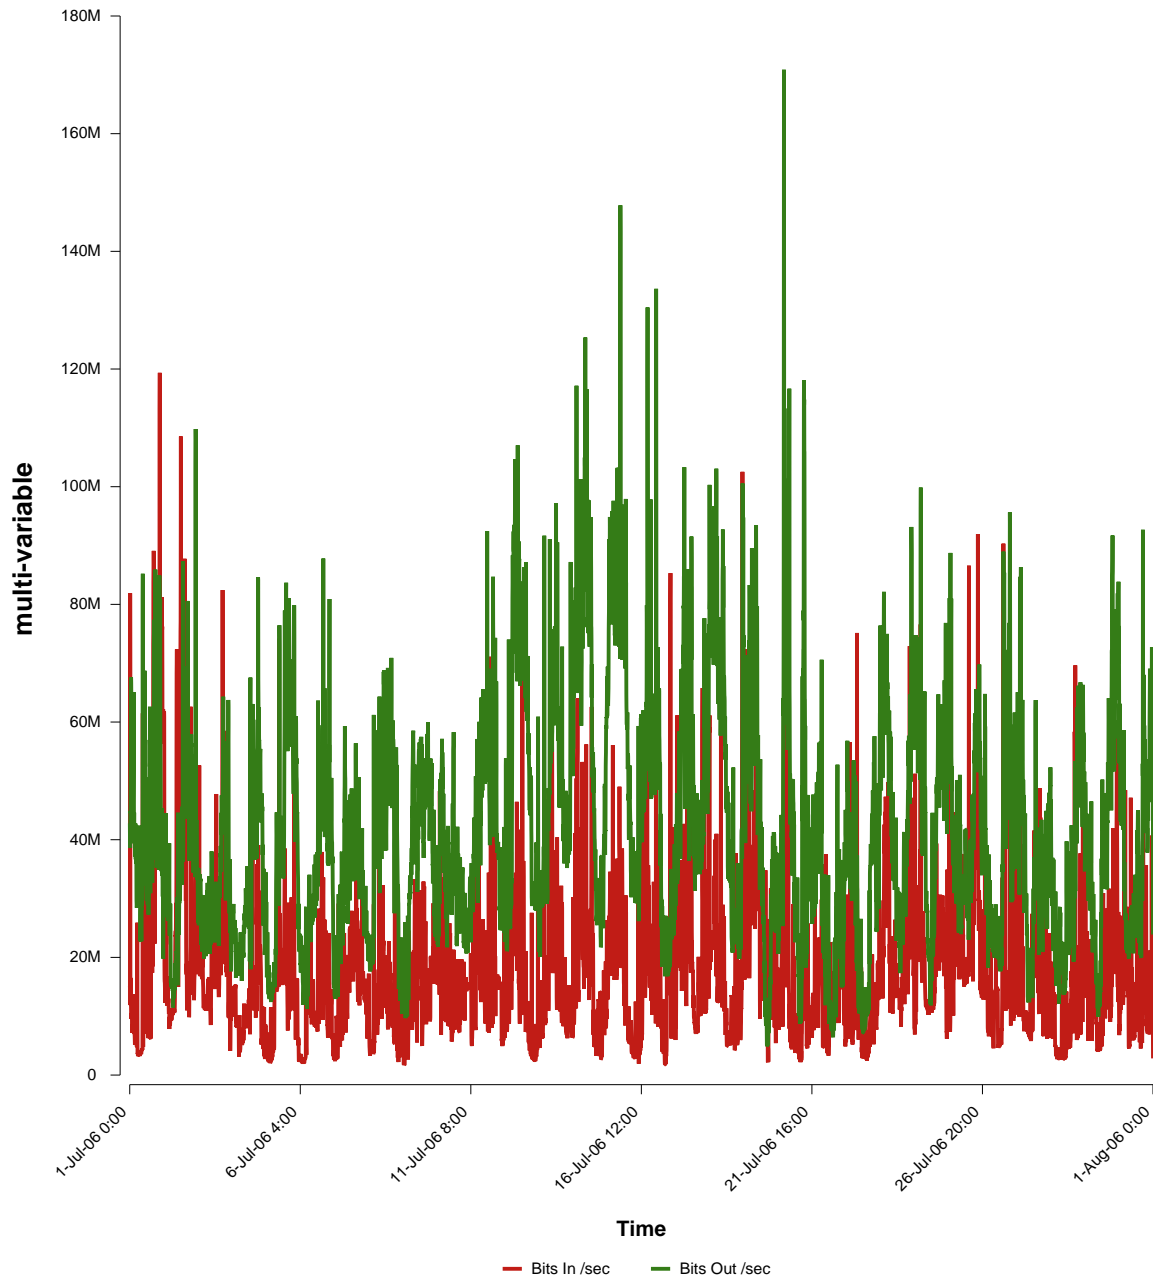

eHealth Trend Report

Divide by Time

SUNET-A-KRISTIANSTAD-HKR

Auto Range: Last Month
From: 2006/07/01 00:00
To: 2006/07/31 23:59

Created: 2006/08/02 04:20:56