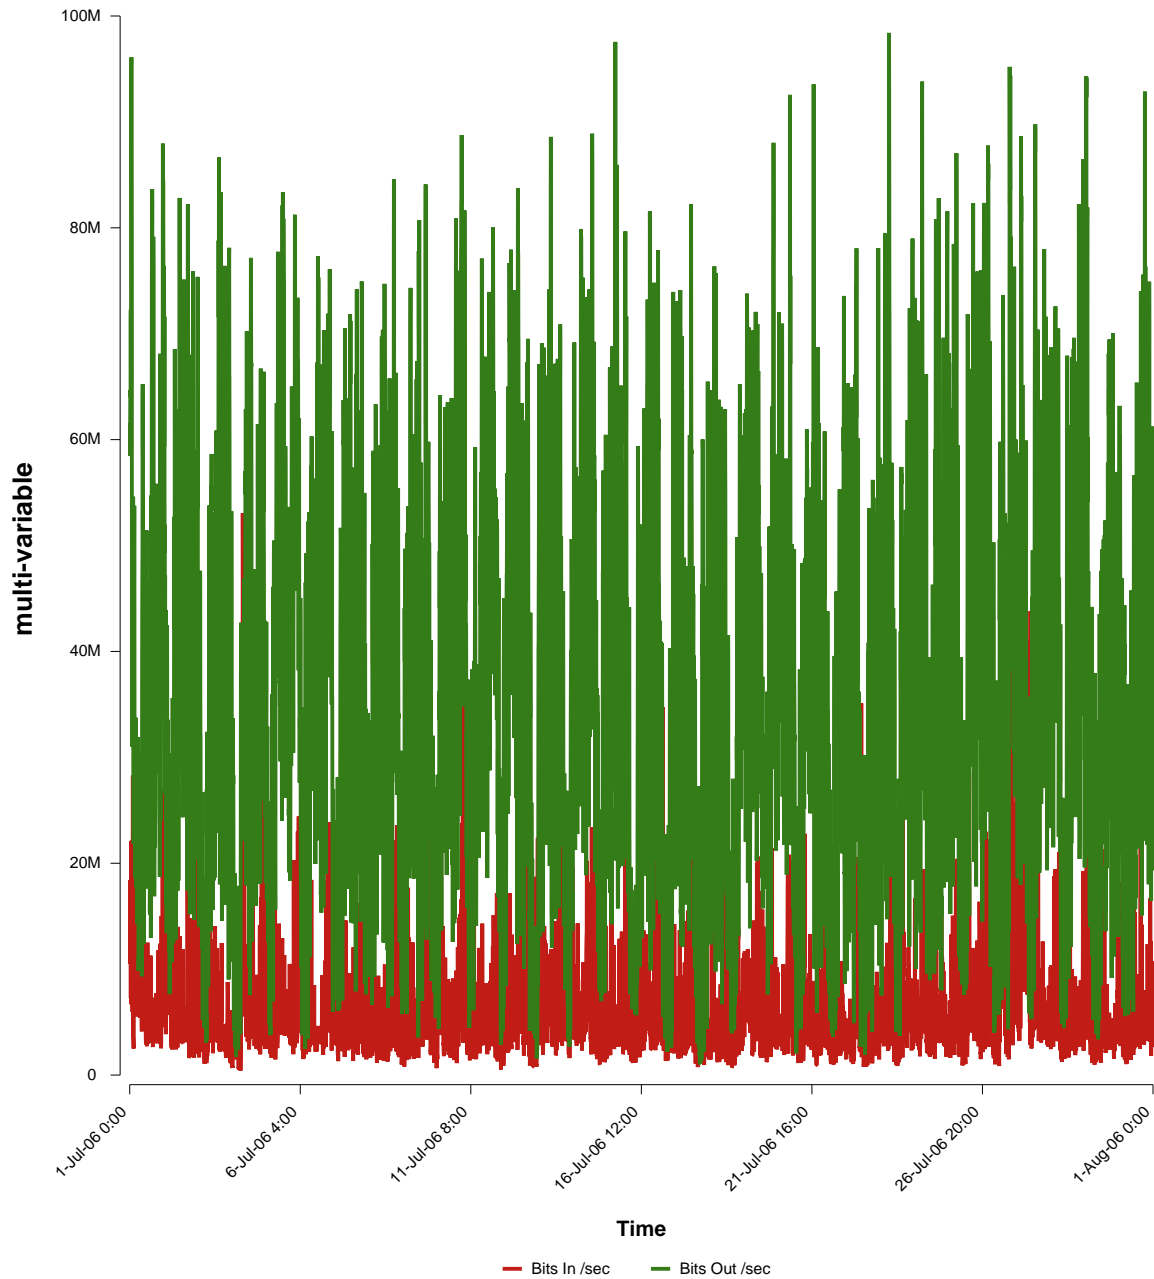

eHealth Trend Report

Divide by Time

SUNET-A-KIRUNA-IRF

Auto Range: Last Month
From: 2006/07/01 00:00
To: 2006/07/31 23:59

Created: 2006/08/02 04:10:18