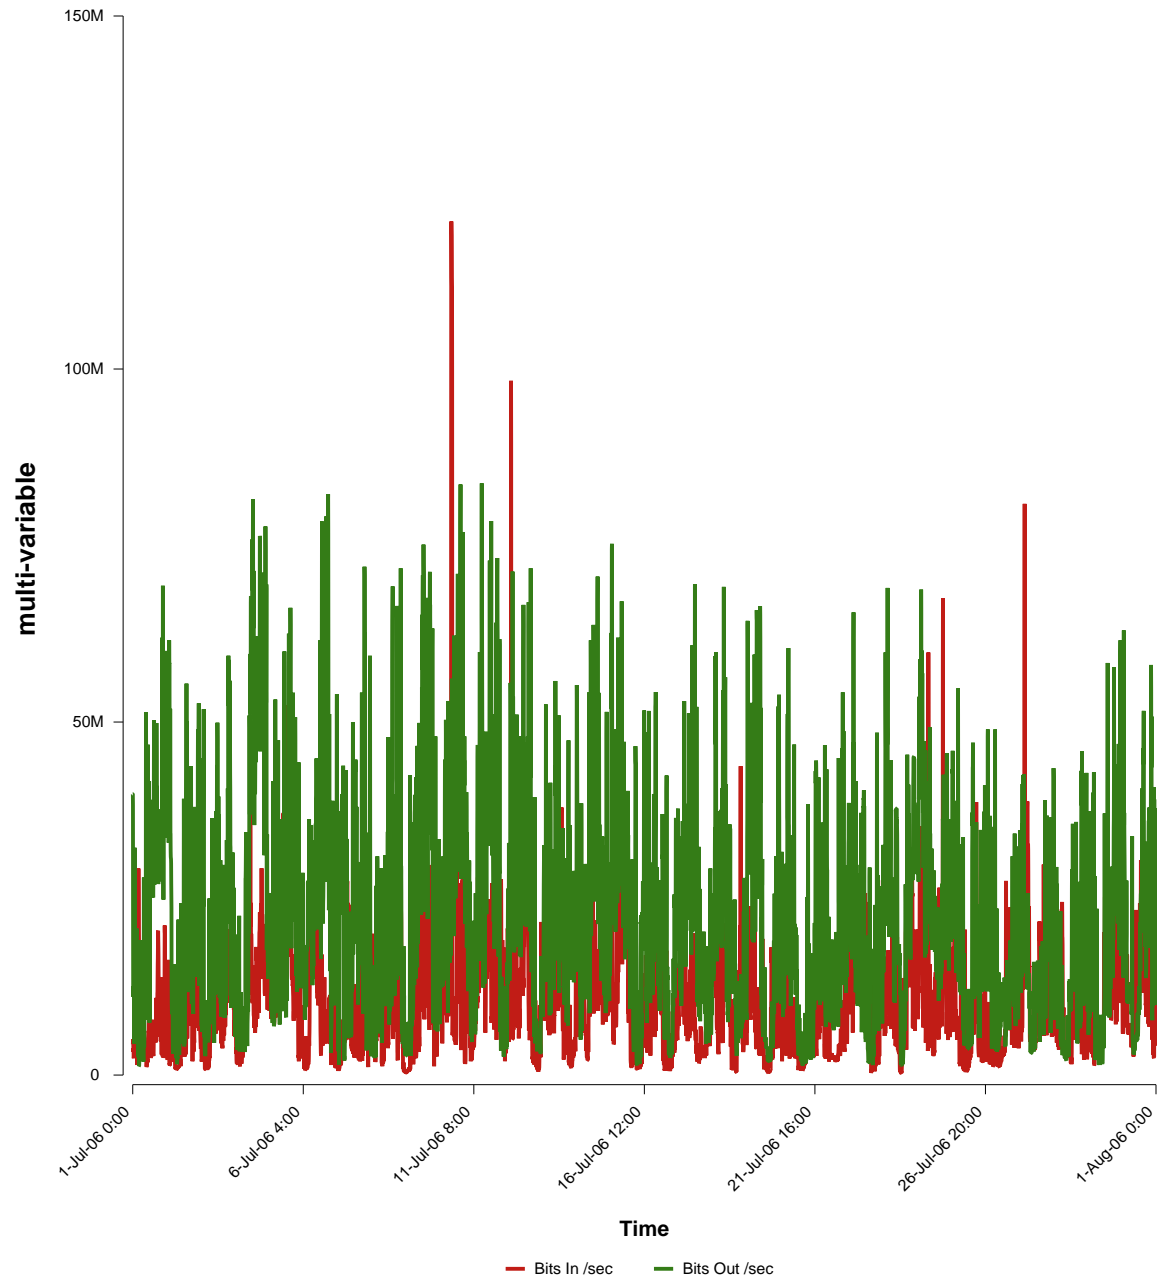

# eHealth Trend Report

Divide by Time

## SUNET-A-KARLSTAD-KAU

Auto Range: Last Month  
From: 2006/07/01 00:00  
To: 2006/07/31 23:59

Created: 2006/08/02 04:00:19