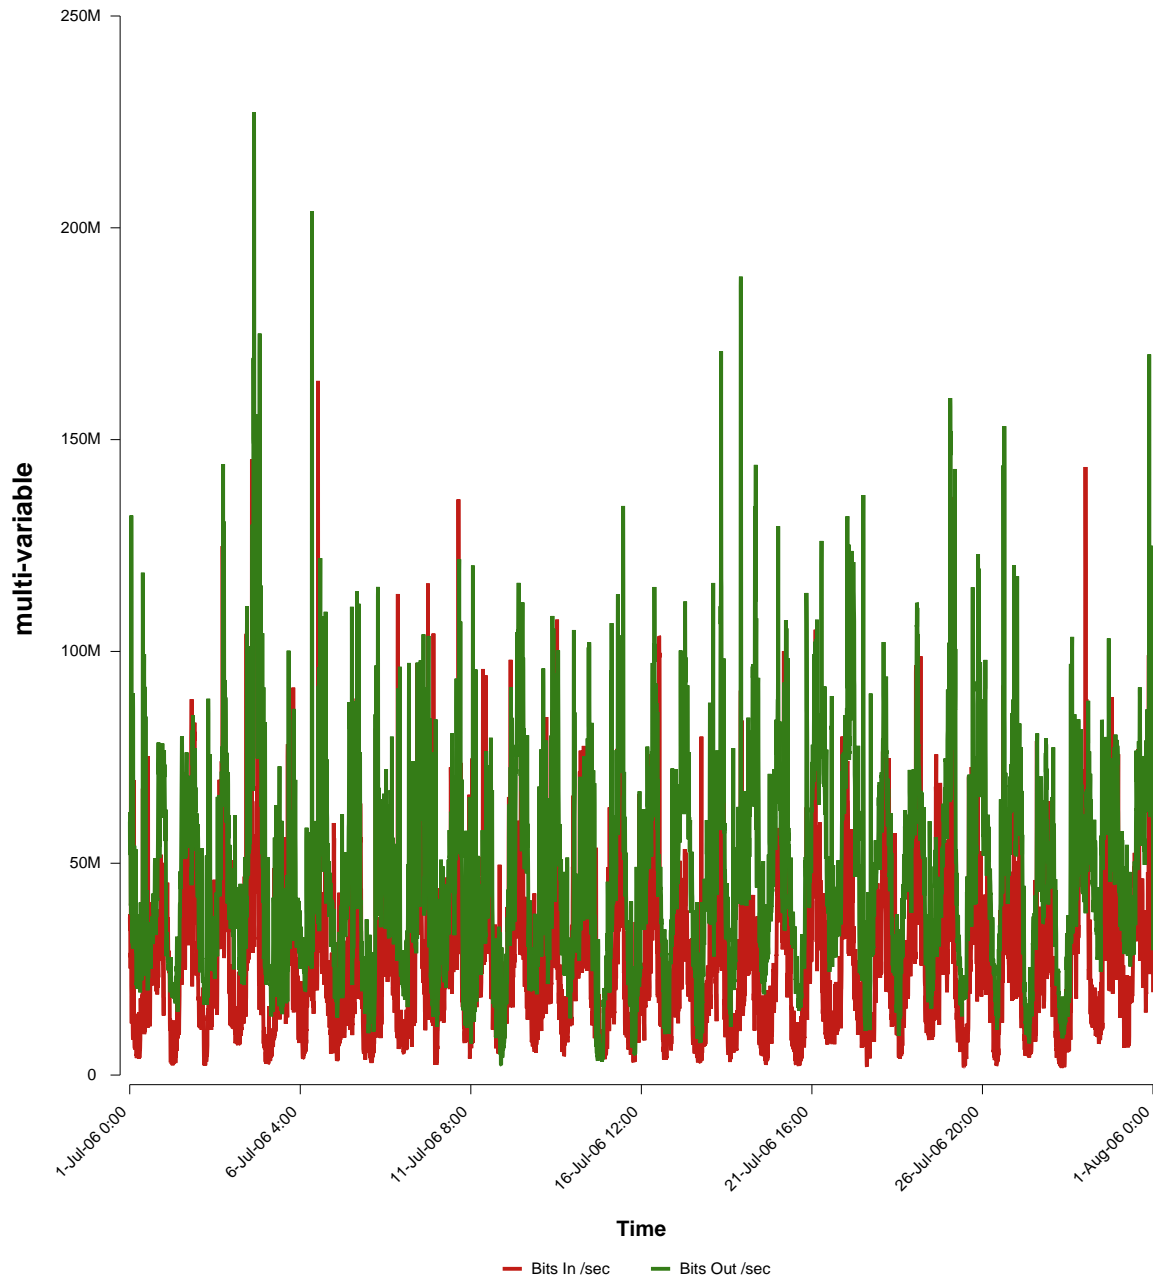

eHealth Trend Report

Divide by Time

SUNET-A-KALMAR-HIK

Auto Range: Last Month
From: 2006/07/01 00:00
To: 2006/07/31 23:59

Created: 2006/08/02 03:50:19