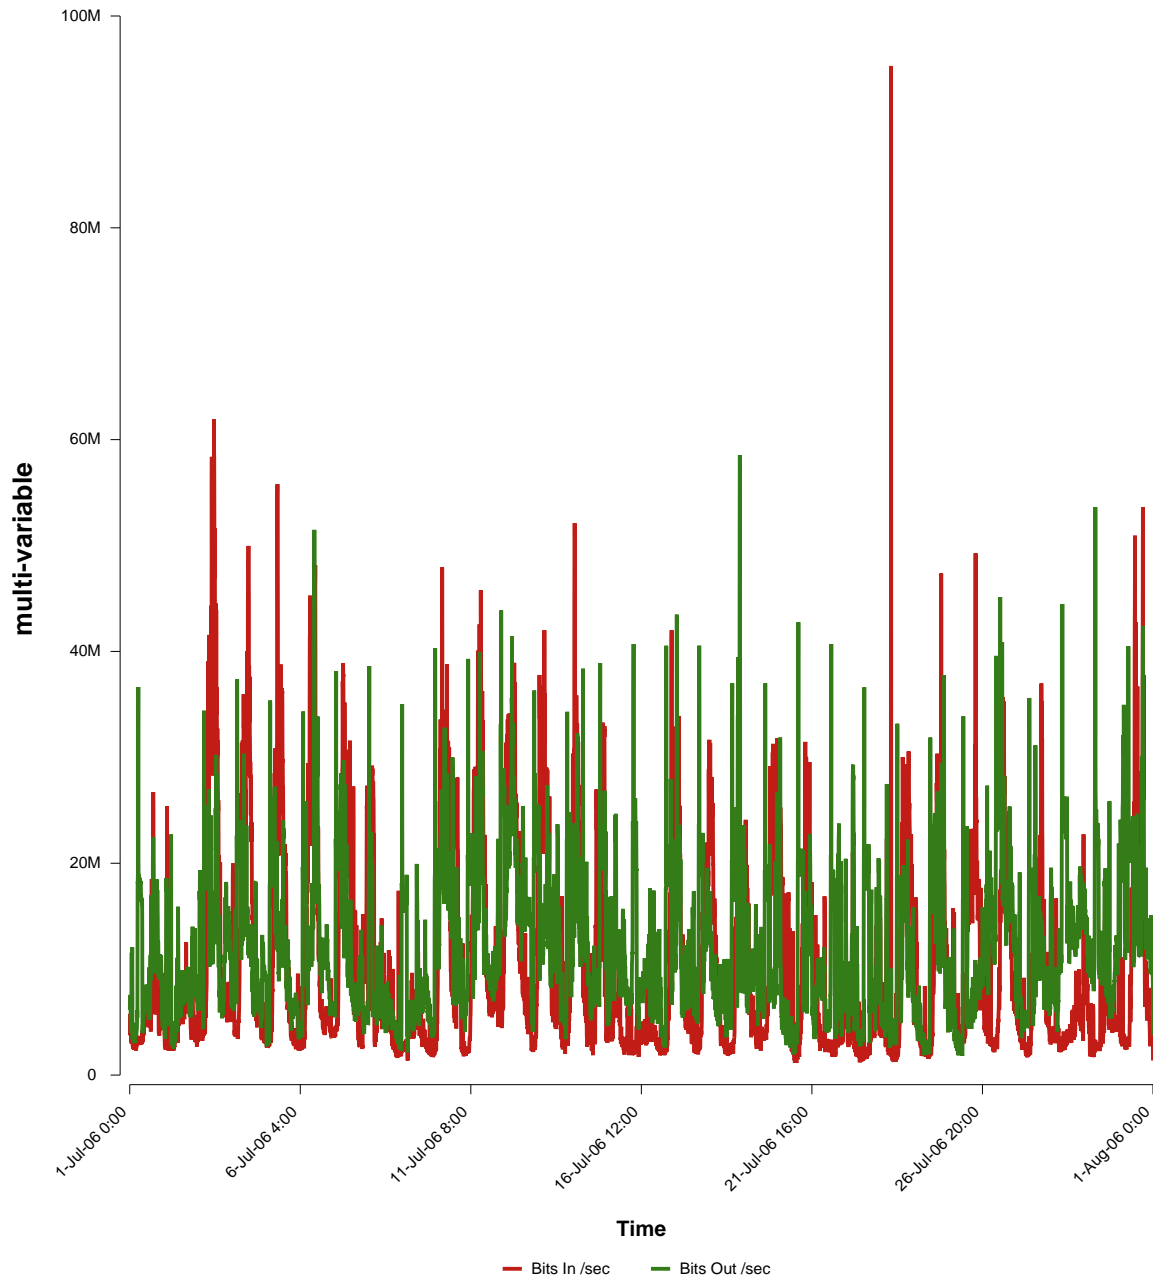

eHealth Trend Report

Divide by Time

SUNET-A-GBG-GU

Auto Range: Last Month
From: 2006/07/01 00:00
To: 2006/07/31 23:59

Created: 2006/08/02 03:40:16