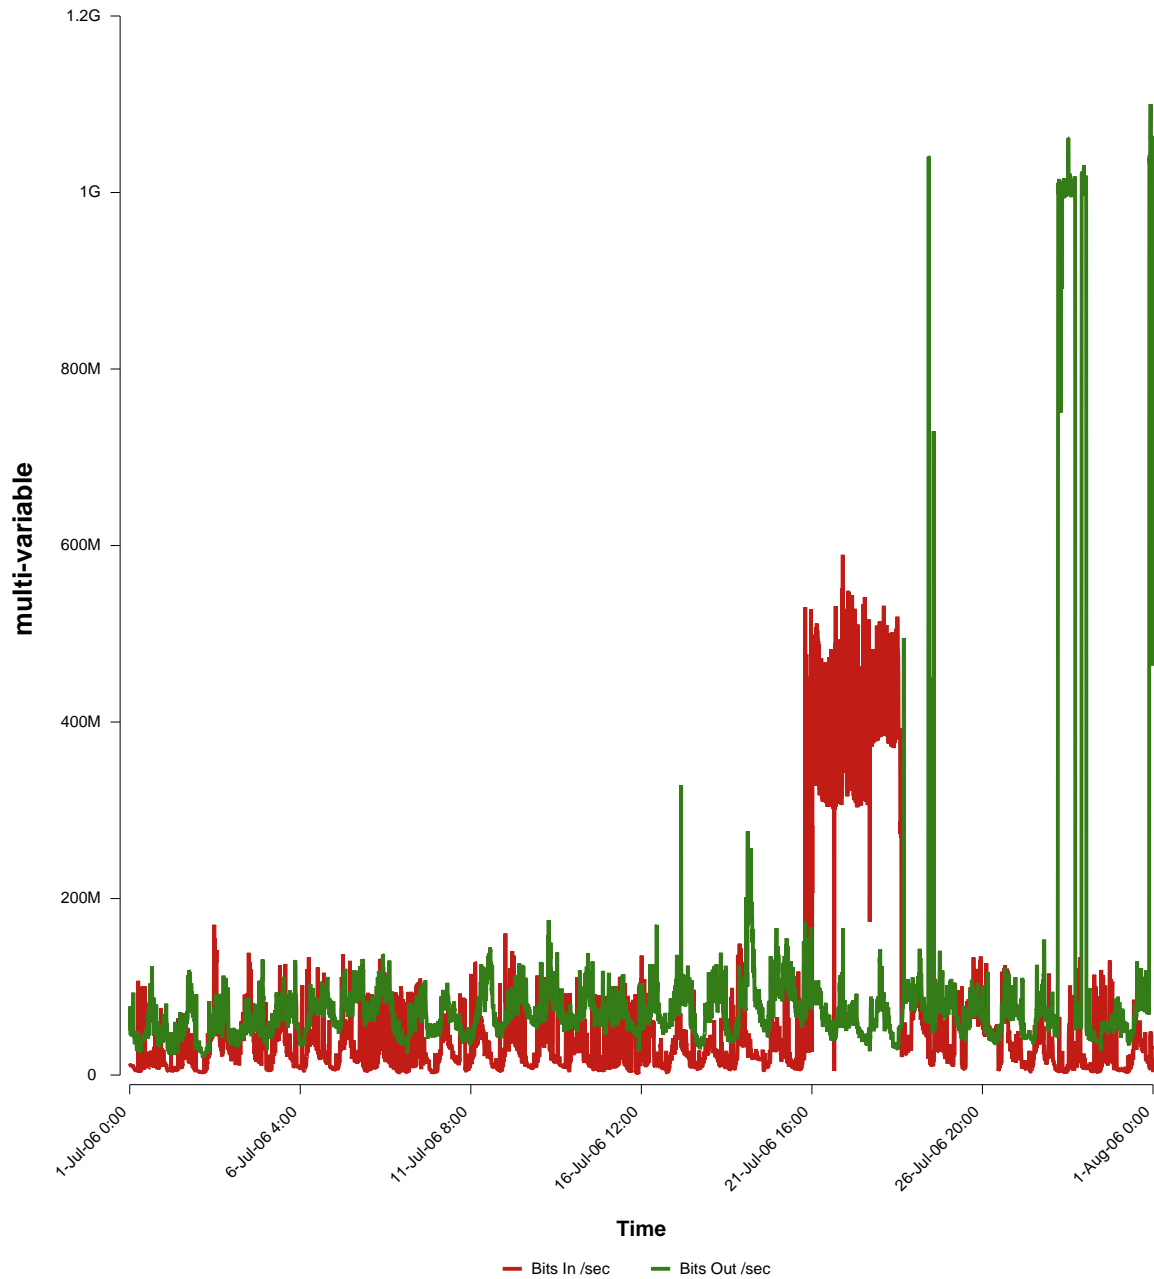

eHealth Trend Report

Divide by Time

SUNET-A-GBG-CHALMERS

Auto Range: Last Month
From: 2006/07/01 00:00
To: 2006/07/31 23:59

Created: 2006/08/02 03:30:18