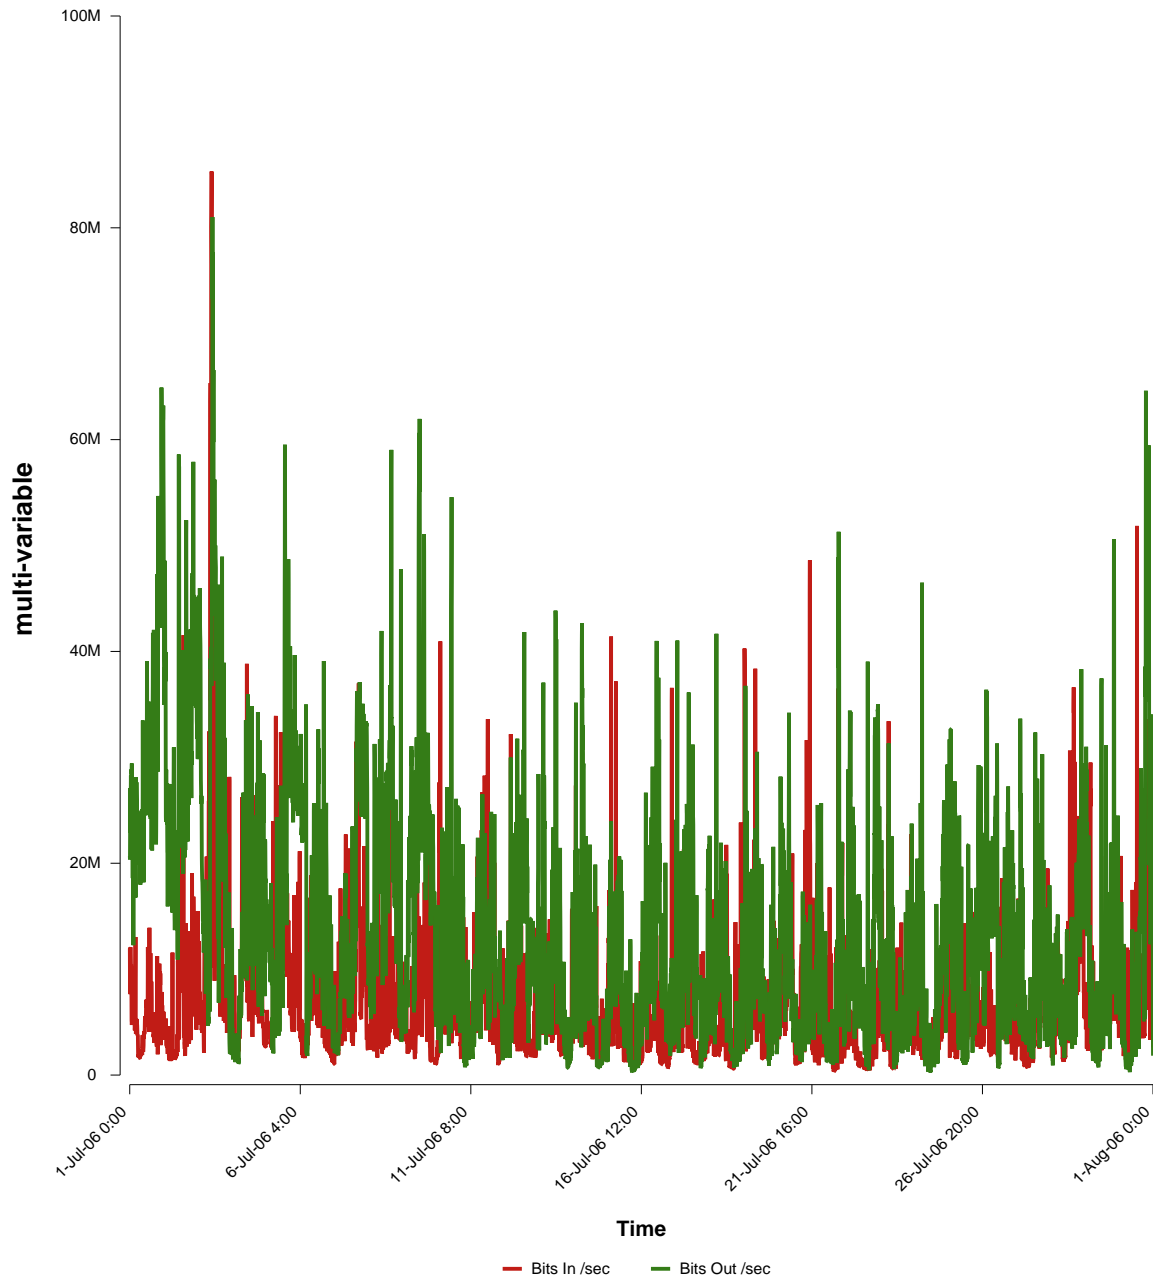

# eHealth Trend Report

Divide by Time

## SUNET-A-GAVLE-HIG

Auto Range: Last Month  
From: 2006/07/01 00:00  
To: 2006/07/31 23:59

Created: 2006/08/02 03:20:53