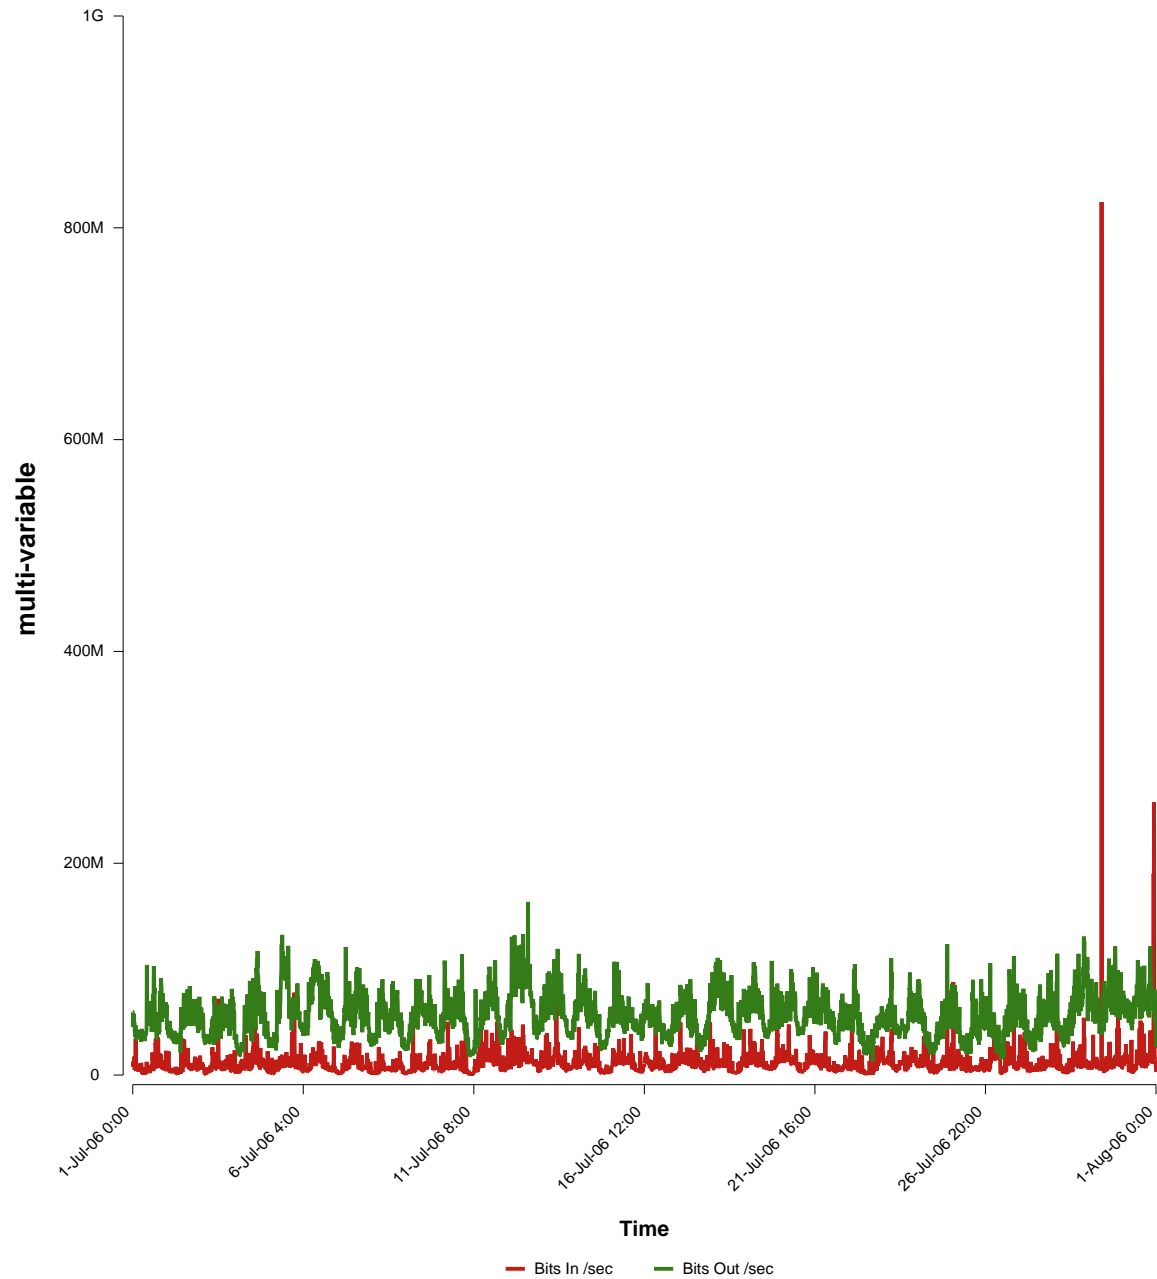

# eHealth Trend Report

Divide by Time

## SUNET-A-BORLANGE-DU

Auto Range: Last Month  
From: 2006/07/01 00:00  
To: 2006/07/31 23:59

Created: 2006/08/02 03:10:19