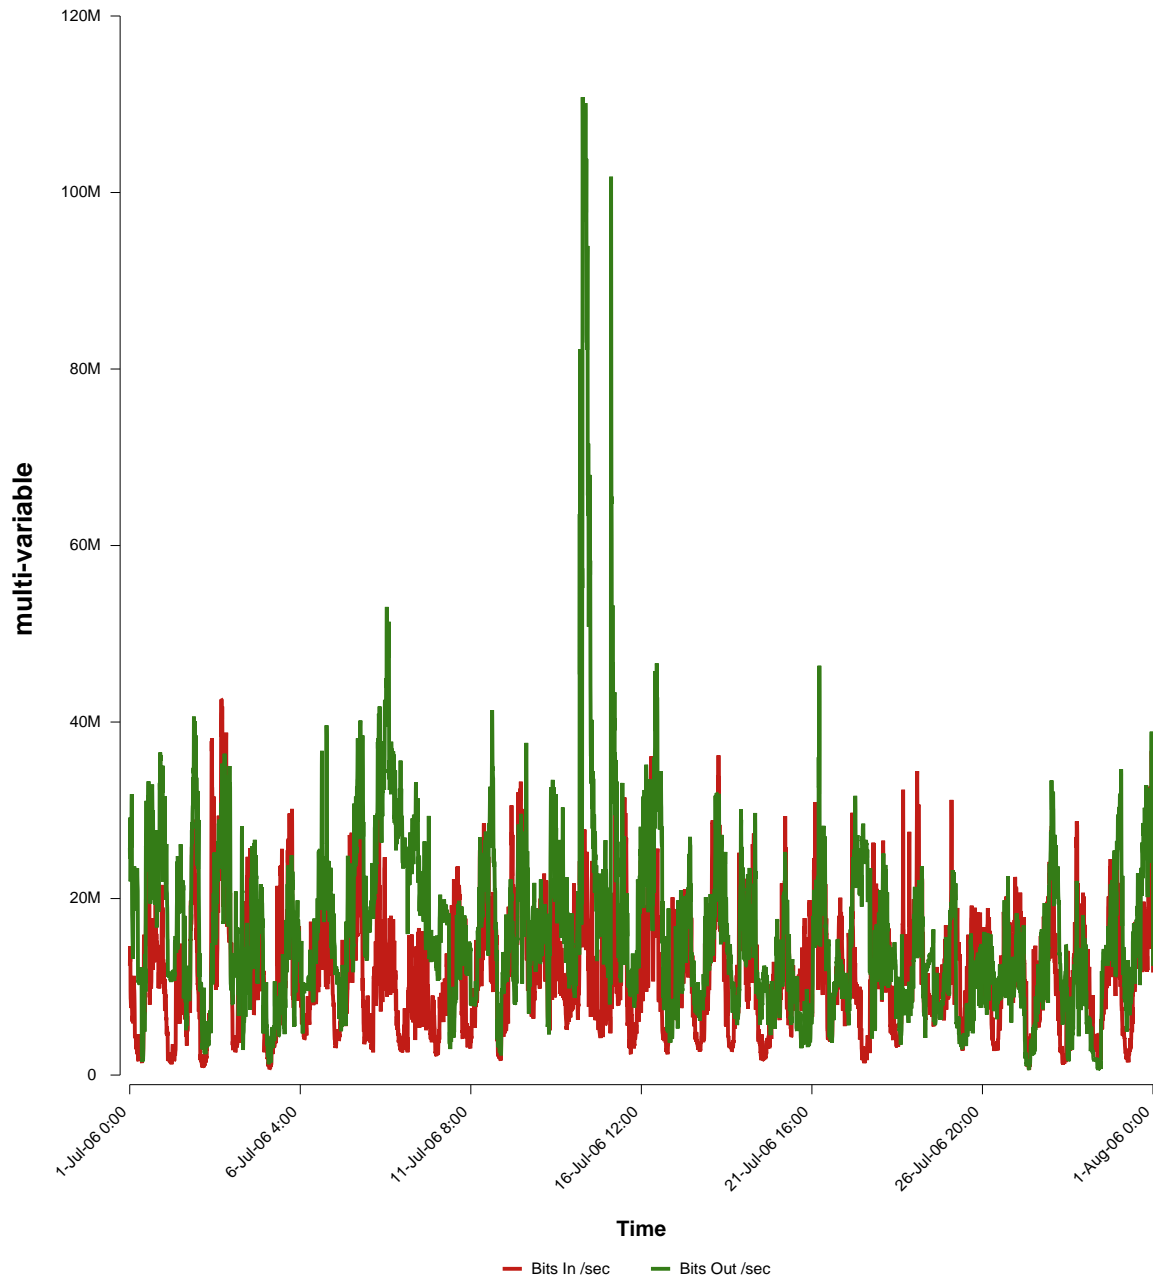

eHealth Trend Report

Divide by Time

SUNET-A-BORAS-HB

Auto Range: Last Month
From: 2006/07/01 00:00
To: 2006/07/31 23:59

Created: 2006/08/02 03:05:19