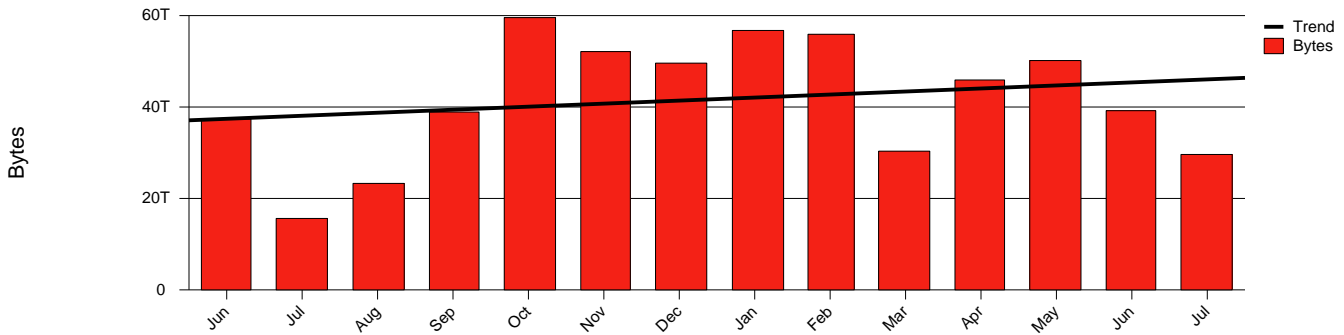

# Monthly Health Report

Report for 2006/07/31, Subject: SUNET-A-VISBY-HGO

LAN/WAN

Total Network Volume by Month

Total Network Volume by Week

Total Network Volume by Day

Situations to Watch

Rank	Element Name	Variable	Threshold	Monthly Average		Days to (from) Threshold
			Value	Actual	Predicted	
1	hgo1-POS(Out)	Volume (Bandwidth %)	80.000	2.819	4.910	Increasing
2	hgo1-POS(In)	Volume (Bandwidth %)	80.000	0.738	1.191	Increasing
3	hgo1-POS(In)	Errors (% Frames)	5.000	0.000	0.000	Decreasing