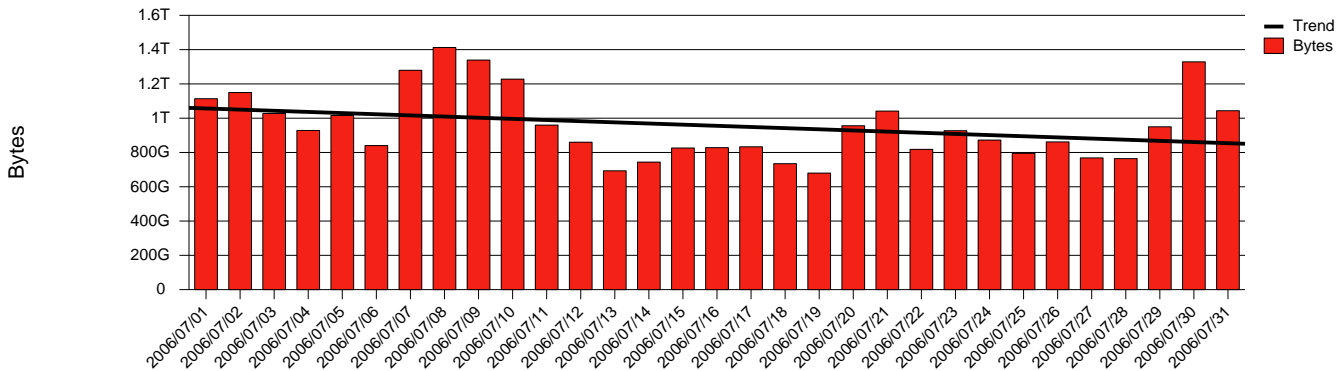

# Monthly Health Report

Report for 2006/07/31, Subject: SUNET-A-VISBY-HGO

LAN/WAN

Total Network Volume by Month

Total Network Volume by Week

Total Network Volume by Day

Situations to Watch

Rank	Element Name	Variable	Threshold	Monthly Average		Days to (from) Threshold
			Value	Actual	Predicted	
1	hgo1-POS(Out)	Volume (Bandwidth %)	80.000	2.819	4.910	Increasing
2	hgo1-POS(In)	Volume (Bandwidth %)	80.000	0.738	1.191	Increasing
3	hgo1-POS(In)	Errors (% Frames)	5.000	0.000	0.000	Decreasing