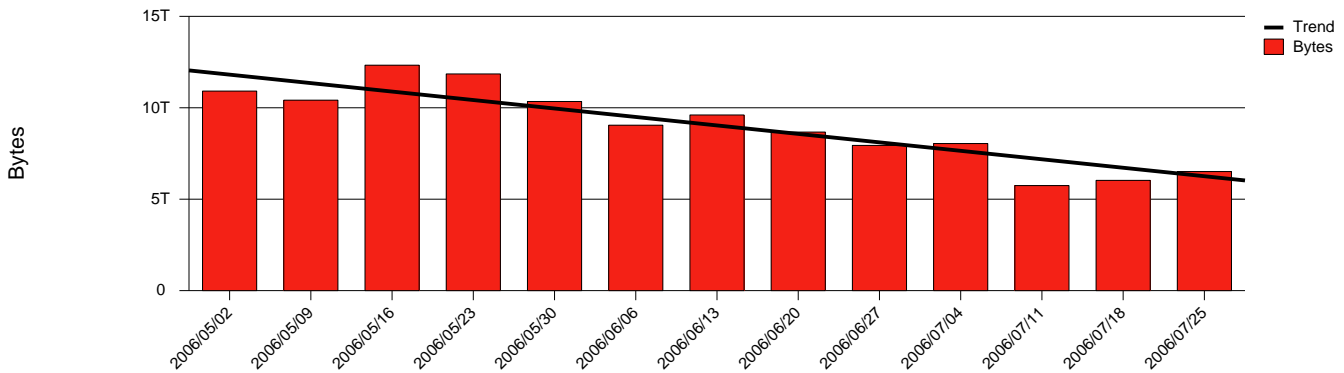

# Monthly Health Report

Report for 2006/07/31, Subject: SUNET-A-VISBY-HGO

LAN/WAN

Total Network Volume by Month

Total Network Volume by Week

Total Network Volume by Day

Situations to Watch

Rank	Element Name	Variable	Threshold	Monthly Average		Days to (from) Threshold
			Value	Actual	Predicted	
1	hgo1-POS(Out)	Volume (Bandwidth %)	80.000	2.819	4.910	Increasing
2	hgo1-POS(In)	Volume (Bandwidth %)	80.000	0.738	1.191	Increasing
3	hgo1-POS(In)	Errors (% Frames)	5.000	0.000	0.000	Decreasing