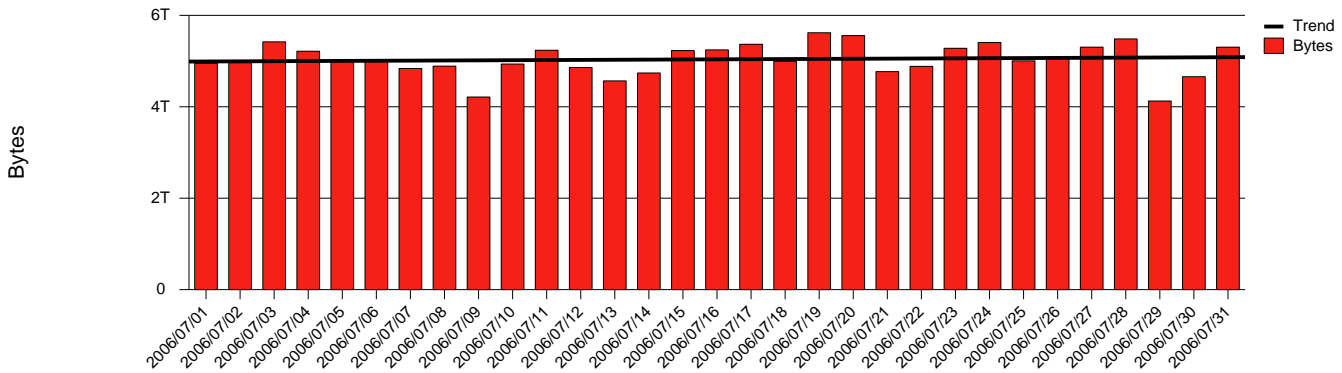

Monthly Health Report

Report for 2006/07/31, Subject: SUNET-A-UPPSALA-UU

LAN/WAN

Total Network Volume by Month

Total Network Volume by Week

Total Network Volume by Day

Situations to Watch

Rank	Element Name	Variable	Threshold	Monthly Average		Days to (from)
			Value	Actual	Predicted	Threshold
1	uu2-SRP(Out)	Volume (Bandwidth %)	80.000	0.077	3.567	Increasing
2	uu1-SRP(In)	Volume (Bandwidth %)	80.000	7.051	11.393	Increasing
3	uu1-SRP(Out)	Volume (Bandwidth %)	80.000	11.495	14.712	Increasing
4	uu2-SRP(In)	Volume (Bandwidth %)	80.000	0.131	0.473	Increasing
5	uu2-SRP(In)	Errors (% Frames)	5.000	0.000	0.022	Decreasing
6	uu1-SRP(In)	Errors (% Frames)	5.000	0.000	0.000	Decreasing