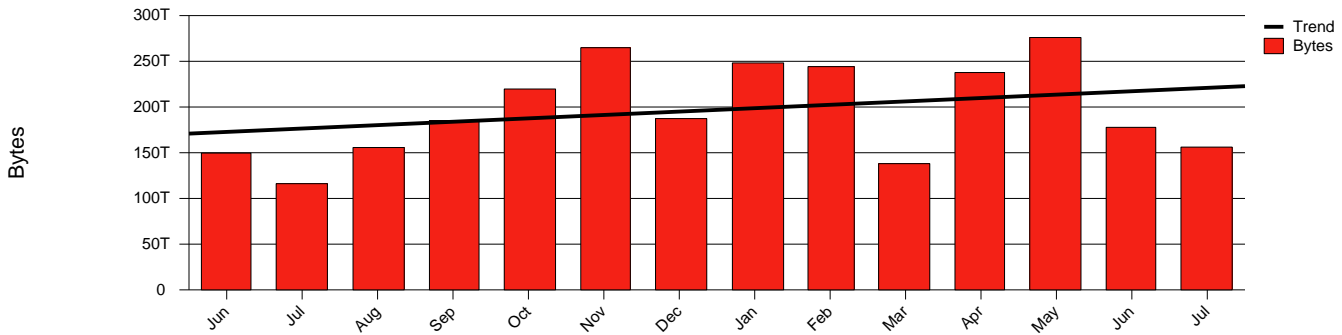

Monthly Health Report

Report for 2006/07/31, Subject: SUNET-A-UPPSALA-UU

LAN/WAN

Total Network Volume by Month

Total Network Volume by Week

Total Network Volume by Day

Situations to Watch

Rank	Element Name	Variable	Threshold	Monthly Average		Days to (from)
			Value	Actual	Predicted	Threshold
1	uu2-SRP(Out)	Volume (Bandwidth %)	80.000	0.077	3.567	Increasing
2	uu1-SRP(In)	Volume (Bandwidth %)	80.000	7.051	11.393	Increasing
3	uu1-SRP(Out)	Volume (Bandwidth %)	80.000	11.495	14.712	Increasing
4	uu2-SRP(In)	Volume (Bandwidth %)	80.000	0.131	0.473	Increasing
5	uu2-SRP(In)	Errors (% Frames)	5.000	0.000	0.022	Decreasing
6	uu1-SRP(In)	Errors (% Frames)	5.000	0.000	0.000	Decreasing