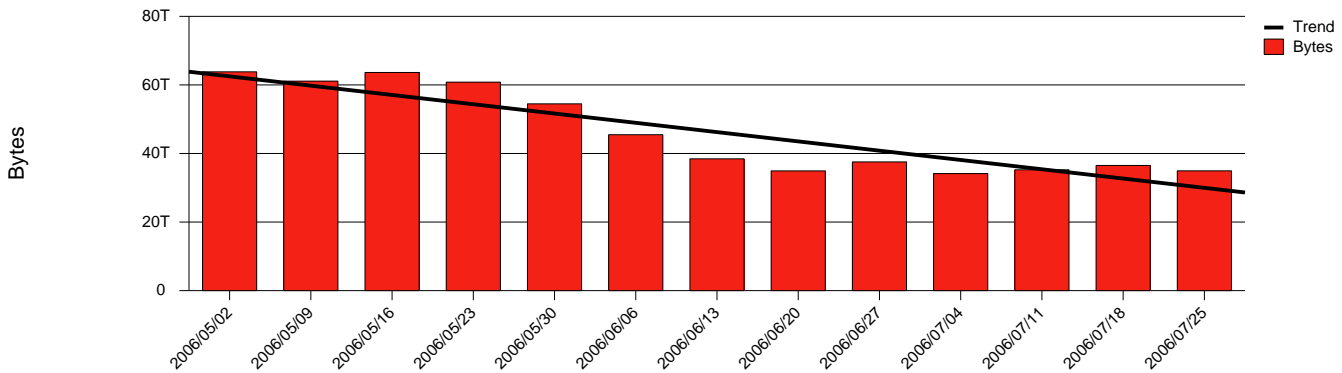

Monthly Health Report

Report for 2006/07/31, Subject: SUNET-A-UPPSALA-UU

LAN/WAN

Total Network Volume by Month

Total Network Volume by Week

Total Network Volume by Day

Situations to Watch

Rank	Element Name	Variable	Threshold	Monthly Average		Days to (from)
			Value	Actual	Predicted	Threshold
1	uu2-SRP(Out)	Volume (Bandwidth %)	80.000	0.077	3.567	Increasing
2	uu1-SRP(In)	Volume (Bandwidth %)	80.000	7.051	11.393	Increasing
3	uu1-SRP(Out)	Volume (Bandwidth %)	80.000	11.495	14.712	Increasing
4	uu2-SRP(In)	Volume (Bandwidth %)	80.000	0.131	0.473	Increasing
5	uu2-SRP(In)	Errors (% Frames)	5.000	0.000	0.022	Decreasing
6	uu1-SRP(In)	Errors (% Frames)	5.000	0.000	0.000	Decreasing