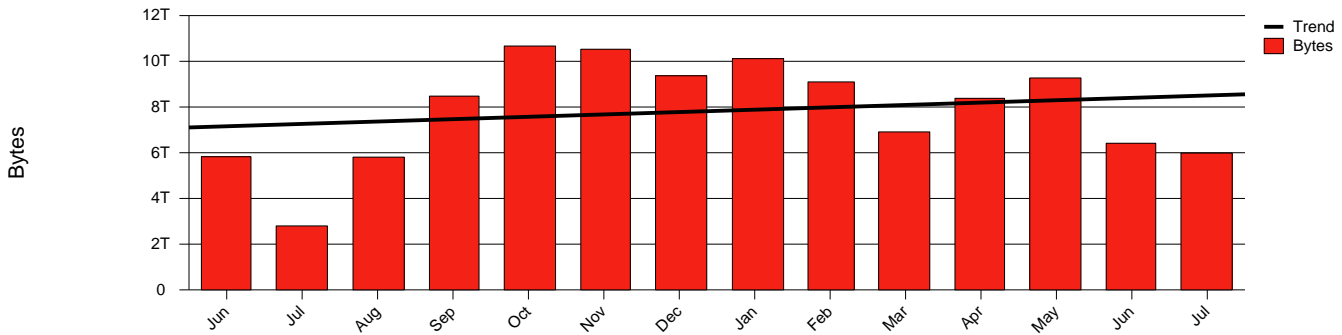

Monthly Health Report

Report for 2006/07/31, Subject: SUNET-A-TROLLHATTAN-HTU

LAN/WAN

Total Network Volume by Month

Total Network Volume by Week

Total Network Volume by Day

Situations to Watch

Rank	Element Name	Variable	Threshold	Monthly Average		Days to (from)
			Value	Actual	Predicted	Threshold
1	htu1-SRP(Out)	Volume (Bandwidth %)	80.000	0.186	0.257	Increasing
2	htu2-SRP(Out)	Volume (Bandwidth %)	80.000	0.183	0.259	Increasing
3	htu1-SRP(In)	Volume (Bandwidth %)	80.000	0.350	0.581	Increasing
4	htu1-SRP(In)	Errors (% Frames)	5.000	0.000	0.000	Increasing
5	htu2-SRP(In)	Volume (Bandwidth %)	80.000	0.000	0.000	Decreasing
6	htu2-SRP(In)	Errors (% Frames)	5.000	0.000	0.005	Decreasing