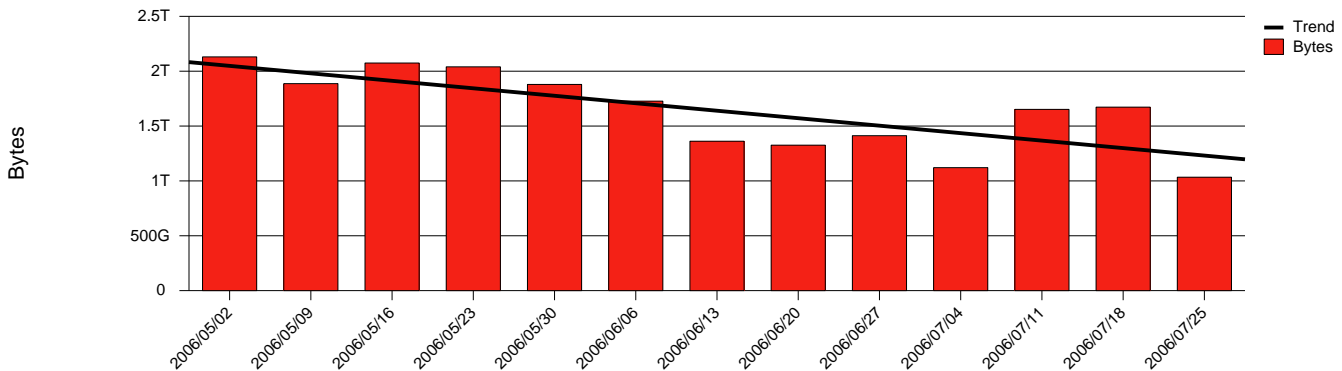

Monthly Health Report

Report for 2006/07/31, Subject: SUNET-A-TROLLHATTAN-HTU

LAN/WAN

Total Network Volume by Month

Total Network Volume by Week

Total Network Volume by Day

Situations to Watch

Rank	Element Name	Variable	Threshold	Monthly Average		Days to (from)
			Value	Actual	Predicted	Threshold
1	htu1-SRP(Out)	Volume (Bandwidth %)	80.000	0.186	0.257	Increasing
2	htu2-SRP(Out)	Volume (Bandwidth %)	80.000	0.183	0.259	Increasing
3	htu1-SRP(In)	Volume (Bandwidth %)	80.000	0.350	0.581	Increasing
4	htu1-SRP(In)	Errors (% Frames)	5.000	0.000	0.000	Increasing
5	htu2-SRP(In)	Volume (Bandwidth %)	80.000	0.000	0.000	Decreasing
6	htu2-SRP(In)	Errors (% Frames)	5.000	0.000	0.005	Decreasing