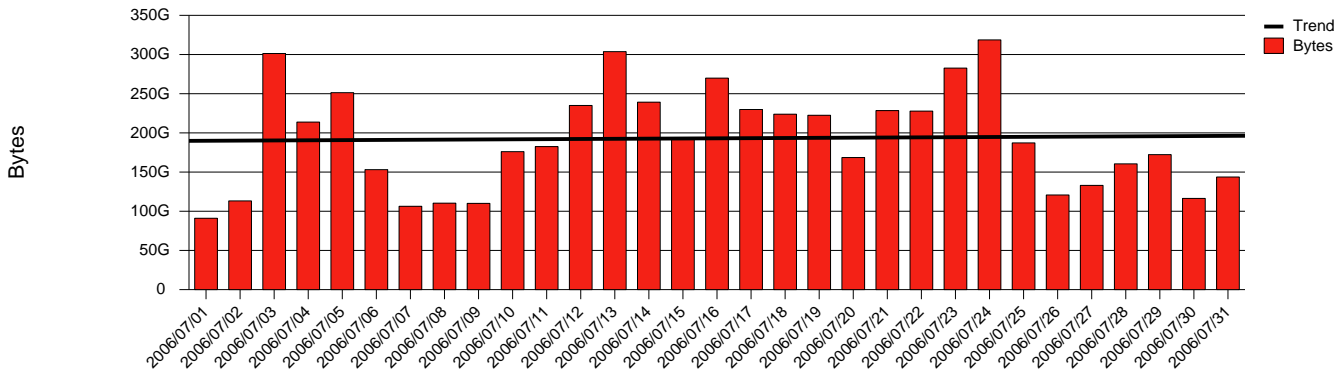

Monthly Health Report

Report for 2006/07/31, Subject: SUNET-A-TROLLHATTAN-HTU

LAN/WAN

Total Network Volume by Month

Total Network Volume by Week

Total Network Volume by Day

Situations to Watch

Rank	Element Name	Variable	Threshold	Monthly Average		Days to (from)
			Value	Actual	Predicted	Threshold
1	htu1-SRP(Out)	Volume (Bandwidth %)	80.000	0.186	0.257	Increasing
2	htu2-SRP(Out)	Volume (Bandwidth %)	80.000	0.183	0.259	Increasing
3	htu1-SRP(In)	Volume (Bandwidth %)	80.000	0.350	0.581	Increasing
4	htu1-SRP(In)	Errors (% Frames)	5.000	0.000	0.000	Increasing
5	htu2-SRP(In)	Volume (Bandwidth %)	80.000	0.000	0.000	Decreasing
6	htu2-SRP(In)	Errors (% Frames)	5.000	0.000	0.005	Decreasing