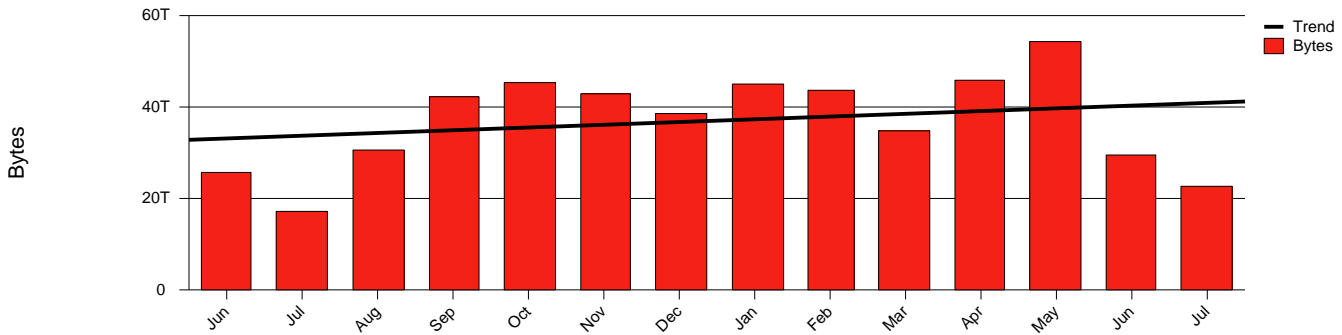

# Monthly Health Report

Report for 2006/07/31, Subject: SUNET-A-SKOVDE-HIS

LAN/WAN

Total Network Volume by Month

Total Network Volume by Week

Total Network Volume by Day

Situations to Watch

Rank	Element Name	Variable	Threshold	Monthly Average		Days to (from)
			Value	Actual	Predicted	Threshold
1	his1-SRP(Out)	Volume (Bandwidth %)	80.000	1.801	3.641	Increasing
2	his2-SRP(In)	Volume (Bandwidth %)	80.000	0.750	0.182	Increasing
3	his2-SRP(In)	Errors (% Frames)	5.000	0.000	0.004	Increasing
4	his2-SRP(Out)	Volume (Bandwidth %)	80.000	0.003	0.019	Increasing
5	his1-SRP(In)	Errors (% Frames)	5.000	0.000	0.000	Increasing
6	his1-SRP(In)	Volume (Bandwidth %)	80.000	0.168	1.409	Decreasing