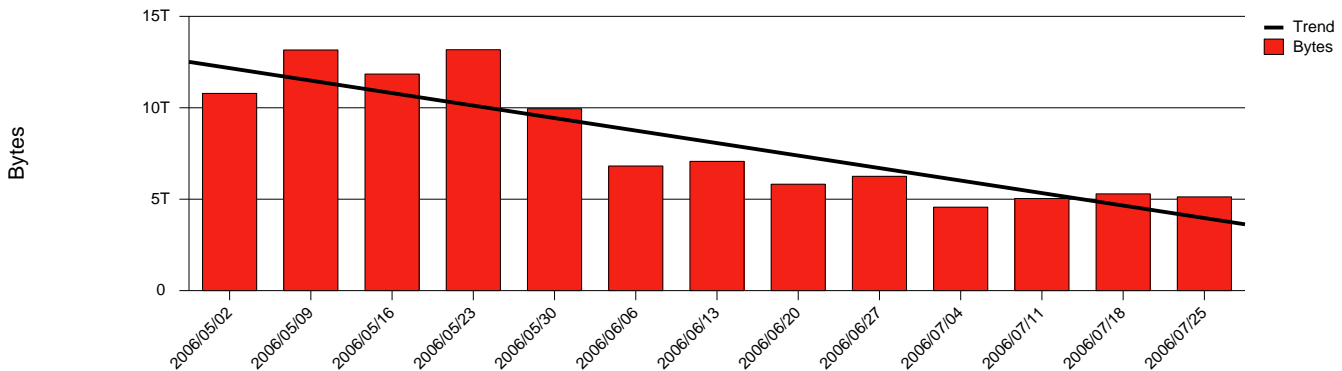

# Monthly Health Report

Report for 2006/07/31, Subject: SUNET-A-SKOVDE-HIS

LAN/WAN

Total Network Volume by Month

Total Network Volume by Week

Total Network Volume by Day

Situations to Watch

Rank	Element Name	Variable	Threshold	Monthly Average		Days to (from)
			Value	Actual	Predicted	Threshold
1	his1-SRP(Out)	Volume (Bandwidth %)	80.000	1.801	3.641	Increasing
2	his2-SRP(In)	Volume (Bandwidth %)	80.000	0.750	0.182	Increasing
3	his2-SRP(In)	Errors (% Frames)	5.000	0.000	0.004	Increasing
4	his2-SRP(Out)	Volume (Bandwidth %)	80.000	0.003	0.019	Increasing
5	his1-SRP(In)	Errors (% Frames)	5.000	0.000	0.000	Increasing
6	his1-SRP(In)	Volume (Bandwidth %)	80.000	0.168	1.409	Decreasing