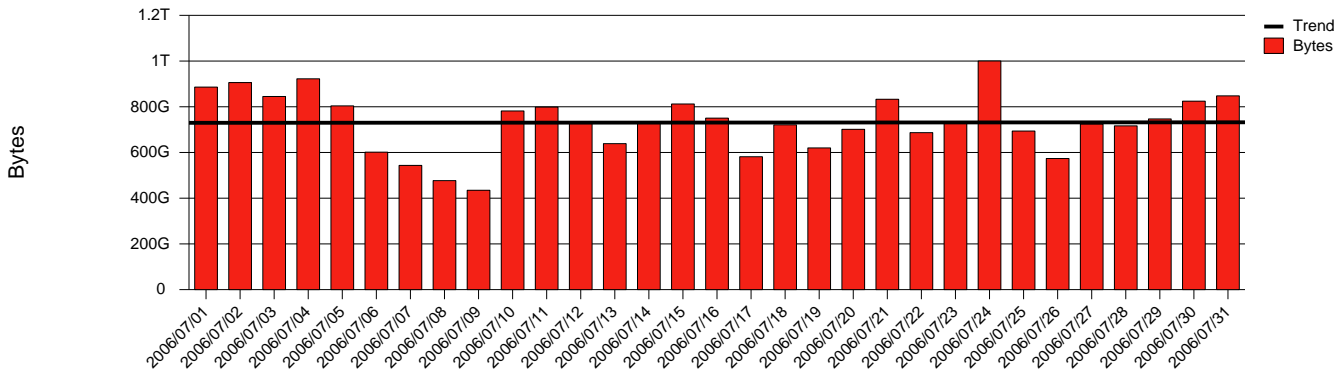

# Monthly Health Report

Report for 2006/07/31, Subject: SUNET-A-SKOVDE-HIS

LAN/WAN

Total Network Volume by Month

Total Network Volume by Week

Total Network Volume by Day

Situations to Watch

Rank	Element Name	Variable	Threshold	Monthly Average		Days to (from)
			Value	Actual	Predicted	Threshold
1	his1-SRP(Out)	Volume (Bandwidth %)	80.000	1.801	3.641	Increasing
2	his2-SRP(In)	Volume (Bandwidth %)	80.000	0.750	0.182	Increasing
3	his2-SRP(In)	Errors (% Frames)	5.000	0.000	0.004	Increasing
4	his2-SRP(Out)	Volume (Bandwidth %)	80.000	0.003	0.019	Increasing
5	his1-SRP(In)	Errors (% Frames)	5.000	0.000	0.000	Increasing
6	his1-SRP(In)	Volume (Bandwidth %)	80.000	0.168	1.409	Decreasing