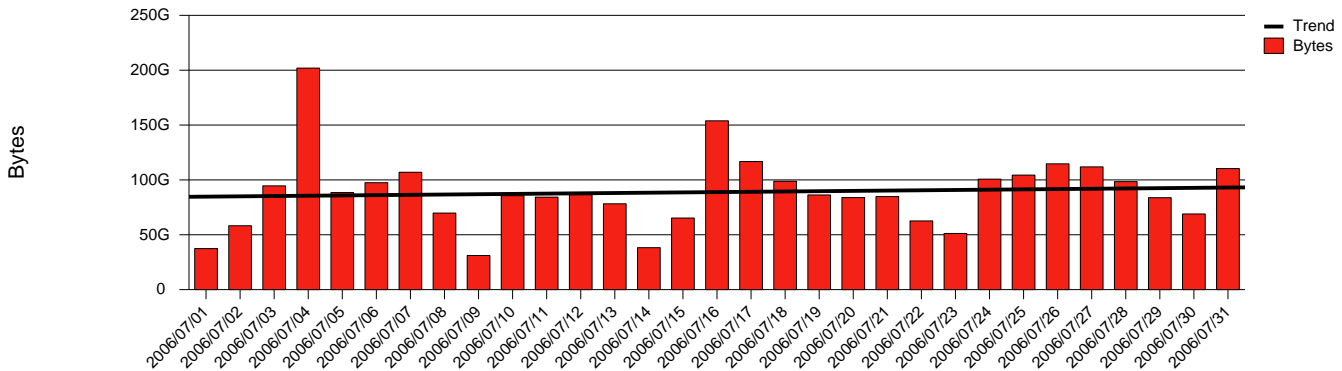

Monthly Health Report

Report for 2006/07/31, Subject: SUNET-A-OREBRO-ORU

LAN/WAN

Total Network Volume by Month

Total Network Volume by Week

Total Network Volume by Day

Situations to Watch

Rank	Element Name	Variable	Threshold	Monthly Average		Days to (from)
			Value	Actual	Predicted	Threshold
1	oru1-SRP(In)	Errors (% Frames)	5.000	4.844	1.172	959
2	oru2-SRP(In)	Errors (% Frames)	5.000	0.001	0.004	Increasing
3	oru2-SRP(Out)	Volume (Bandwidth %)	80.000	0.000	0.000	Increasing
4	oru2-SRP(Out)	Discards (% Frames)	10.000	0.000	0.000	Increasing
5	oru1-SRP(In)	Volume (Bandwidth %)	80.000	0.000	0.310	Decreasing
6	oru1-SRP(Out)	Volume (Bandwidth %)	80.000	0.166	0.000	Decreasing
7	oru2-SRP(In)	Volume (Bandwidth %)	80.000	0.165	0.000	Decreasing