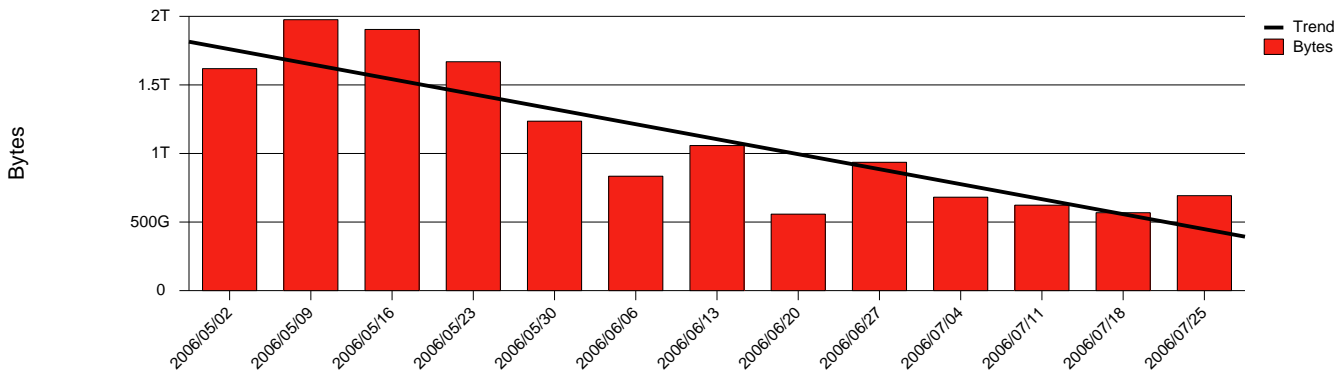

Monthly Health Report

Report for 2006/07/31, Subject: SUNET-A-OREBRO-ORU

LAN/WAN

Total Network Volume by Month

Total Network Volume by Week

Total Network Volume by Day

Situations to Watch

Rank	Element Name	Variable	Threshold	Monthly Average		Days to (from)
			Value	Actual	Predicted	Threshold
1	oru1-SRP(In)	Errors (% Frames)	5.000	4.844	1.172	959
2	oru2-SRP(In)	Errors (% Frames)	5.000	0.001	0.004	Increasing
3	oru2-SRP(Out)	Volume (Bandwidth %)	80.000	0.000	0.000	Increasing
4	oru2-SRP(Out)	Discards (% Frames)	10.000	0.000	0.000	Increasing
5	oru1-SRP(In)	Volume (Bandwidth %)	80.000	0.000	0.310	Decreasing
6	oru1-SRP(Out)	Volume (Bandwidth %)	80.000	0.166	0.000	Decreasing
7	oru2-SRP(In)	Volume (Bandwidth %)	80.000	0.165	0.000	Decreasing