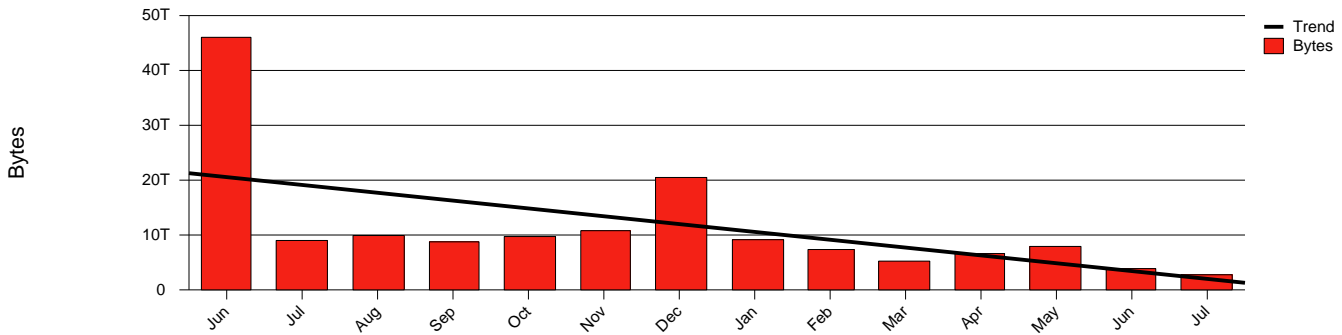

Monthly Health Report

Report for 2006/07/31, Subject: SUNET-A-OREBRO-ORU

LAN/WAN

Total Network Volume by Month

Total Network Volume by Week

Total Network Volume by Day

Situations to Watch

Rank	Element Name	Variable	Threshold	Monthly Average		Days to (from)
			Value	Actual	Predicted	Threshold
1	oru1-SRP(In)	Errors (% Frames)	5.000	4.844	1.172	959
2	oru2-SRP(In)	Errors (% Frames)	5.000	0.001	0.004	Increasing
3	oru2-SRP(Out)	Volume (Bandwidth %)	80.000	0.000	0.000	Increasing
4	oru2-SRP(Out)	Discards (% Frames)	10.000	0.000	0.000	Increasing
5	oru1-SRP(In)	Volume (Bandwidth %)	80.000	0.000	0.310	Decreasing
6	oru1-SRP(Out)	Volume (Bandwidth %)	80.000	0.166	0.000	Decreasing
7	oru2-SRP(In)	Volume (Bandwidth %)	80.000	0.165	0.000	Decreasing