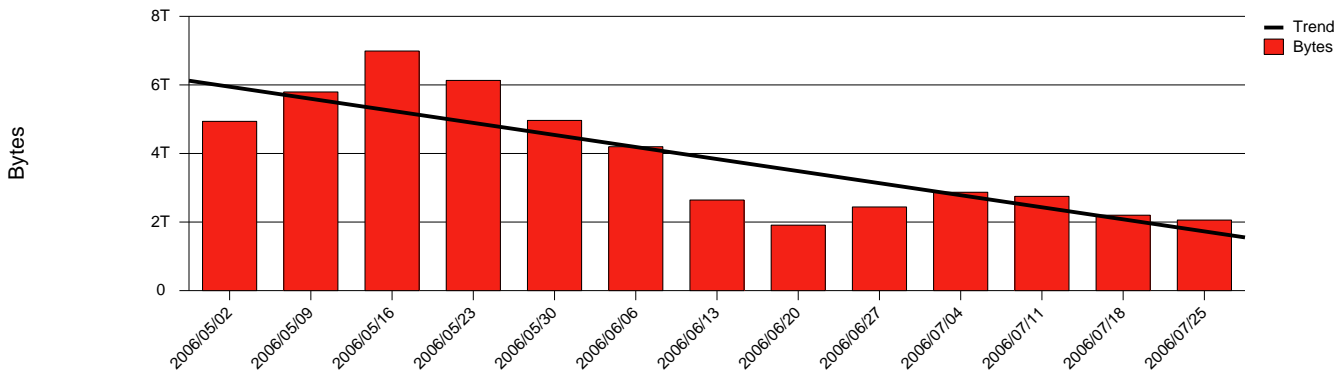

Monthly Health Report

Report for 2006/07/31, Subject: SUNET-A-KARLSTAD-KAU

LAN/WAN

Total Network Volume by Month

Total Network Volume by Week

Total Network Volume by Day

Situations to Watch

Rank	Element Name	Variable	Threshold	Monthly Average		Days to (from)
			Value	Actual	Predicted	Threshold
1	kau2-SRP(In)	Volume (Bandwidth %)	80.000	0.419	0.632	Increasing
2	kau2-SRP(In)	Errors (% Frames)	5.000	0.000	0.007	Increasing
3	kau1-SRP(In)	Volume (Bandwidth %)	80.000	0.000	0.158	Decreasing
4	kau1-SRP(In)	Errors (% Frames)	5.000	0.000	0.000	Decreasing
5	kau1-SRP(Out)	Volume (Bandwidth %)	80.000	0.426	0.729	Decreasing
6	kau2-SRP(Out)	Volume (Bandwidth %)	80.000	0.455	0.795	Decreasing