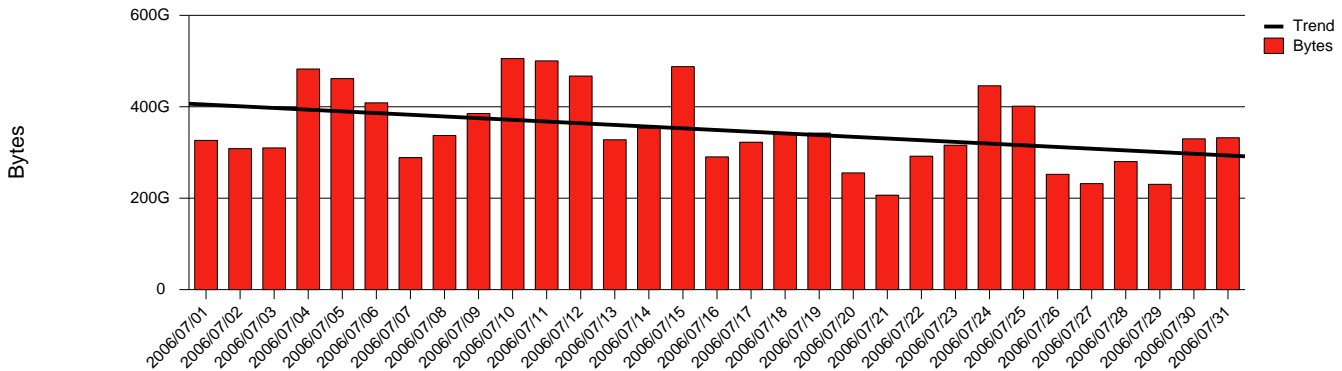

Monthly Health Report

Report for 2006/07/31, Subject: SUNET-A-KARLSTAD-KAU

LAN/WAN

Total Network Volume by Month

Total Network Volume by Week

Total Network Volume by Day

Situations to Watch

Rank	Element Name	Variable	Threshold	Monthly Average		Days to (from)
			Value	Actual	Predicted	Threshold
1	kau2-SRP(In)	Volume (Bandwidth %)	80.000	0.419	0.632	Increasing
2	kau2-SRP(In)	Errors (% Frames)	5.000	0.000	0.007	Increasing
3	kau1-SRP(In)	Volume (Bandwidth %)	80.000	0.000	0.158	Decreasing
4	kau1-SRP(In)	Errors (% Frames)	5.000	0.000	0.000	Decreasing
5	kau1-SRP(Out)	Volume (Bandwidth %)	80.000	0.426	0.729	Decreasing
6	kau2-SRP(Out)	Volume (Bandwidth %)	80.000	0.455	0.795	Decreasing