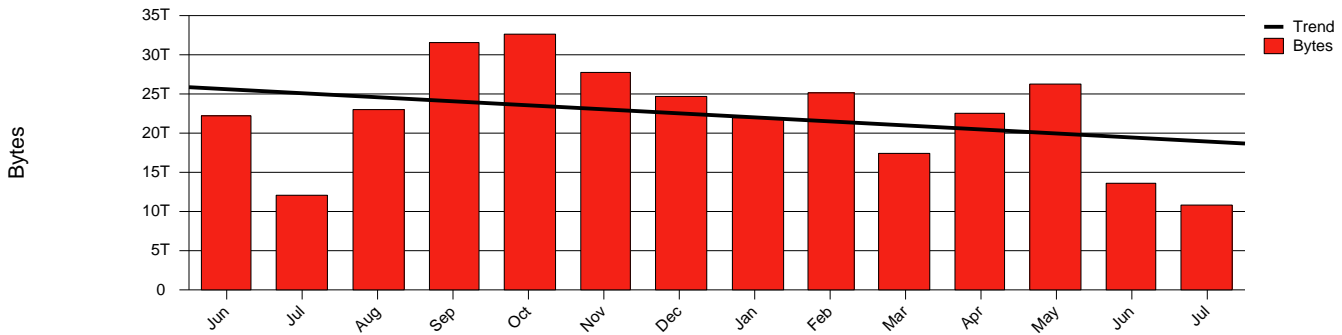

Monthly Health Report

Report for 2006/07/31, Subject: SUNET-A-KARLSTAD-KAU

LAN/WAN

Total Network Volume by Month

Total Network Volume by Week

Total Network Volume by Day

Situations to Watch

Rank	Element Name	Variable	Threshold	Monthly Average		Days to (from)
			Value	Actual	Predicted	Threshold
1	kau2-SRP(In)	Volume (Bandwidth %)	80.000	0.419	0.632	Increasing
2	kau2-SRP(In)	Errors (% Frames)	5.000	0.000	0.007	Increasing
3	kau1-SRP(In)	Volume (Bandwidth %)	80.000	0.000	0.158	Decreasing
4	kau1-SRP(In)	Errors (% Frames)	5.000	0.000	0.000	Decreasing
5	kau1-SRP(Out)	Volume (Bandwidth %)	80.000	0.426	0.729	Decreasing
6	kau2-SRP(Out)	Volume (Bandwidth %)	80.000	0.455	0.795	Decreasing