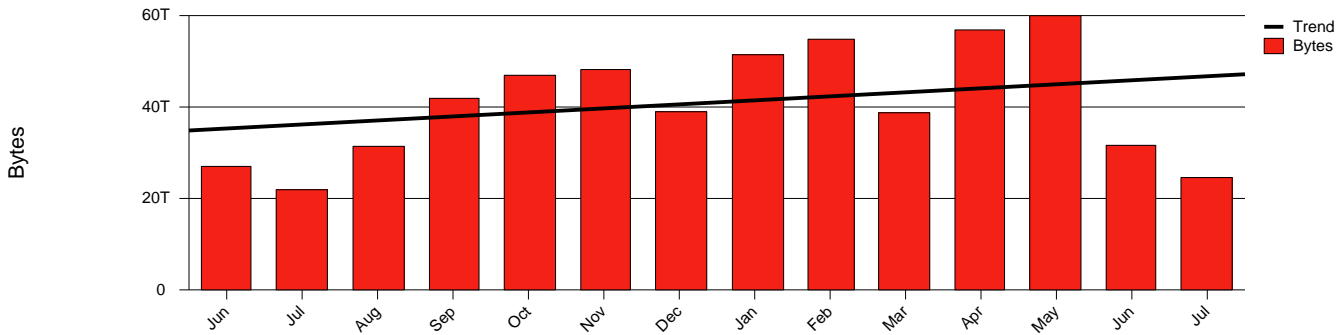

# Monthly Health Report

Report for 2006/07/31, Subject: SUNET-A-KALMAR-HIK

LAN/WAN

Total Network Volume by Month

Total Network Volume by Week

Total Network Volume by Day

Situations to Watch

Rank	Element Name	Variable	Threshold	Monthly Average		Days to (from)
			Value	Actual	Predicted	Threshold
1	hik1-SRP(Out)	Volume (Bandwidth %)	80.000	1.624	3.640	Increasing
2	hik1-SRP(In)	Volume (Bandwidth %)	80.000	1.042	2.232	Increasing
3	hik2-SRP(Out)	Volume (Bandwidth %)	80.000	0.280	0.333	Increasing
4	hik2-SRP(In)	Volume (Bandwidth %)	80.000	0.004	0.004	Increasing
5	hik1-SRP(In)	Errors (% Frames)	5.000	0.000	0.000	Decreasing
6	hik2-SRP(In)	Errors (% Frames)	5.000	0.000	0.005	Decreasing