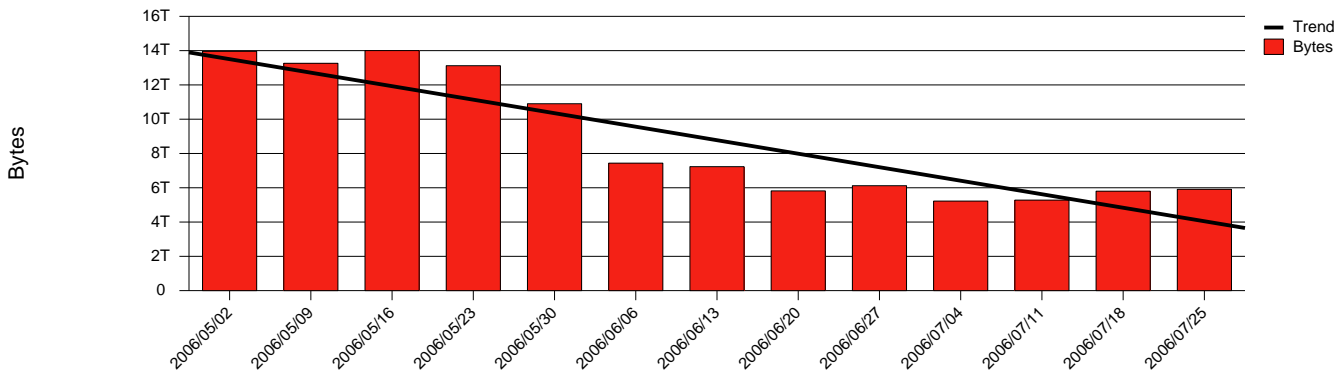

# Monthly Health Report

Report for 2006/07/31, Subject: SUNET-A-KALMAR-HIK

LAN/WAN

Total Network Volume by Month

Total Network Volume by Week

Total Network Volume by Day

Situations to Watch

Rank	Element Name	Variable	Threshold	Monthly Average		Days to (from)
			Value	Actual	Predicted	Threshold
1	hik1-SRP(Out)	Volume (Bandwidth %)	80.000	1.624	3.640	Increasing
2	hik1-SRP(In)	Volume (Bandwidth %)	80.000	1.042	2.232	Increasing
3	hik2-SRP(Out)	Volume (Bandwidth %)	80.000	0.280	0.333	Increasing
4	hik2-SRP(In)	Volume (Bandwidth %)	80.000	0.004	0.004	Increasing
5	hik1-SRP(In)	Errors (% Frames)	5.000	0.000	0.000	Decreasing
6	hik2-SRP(In)	Errors (% Frames)	5.000	0.000	0.005	Decreasing