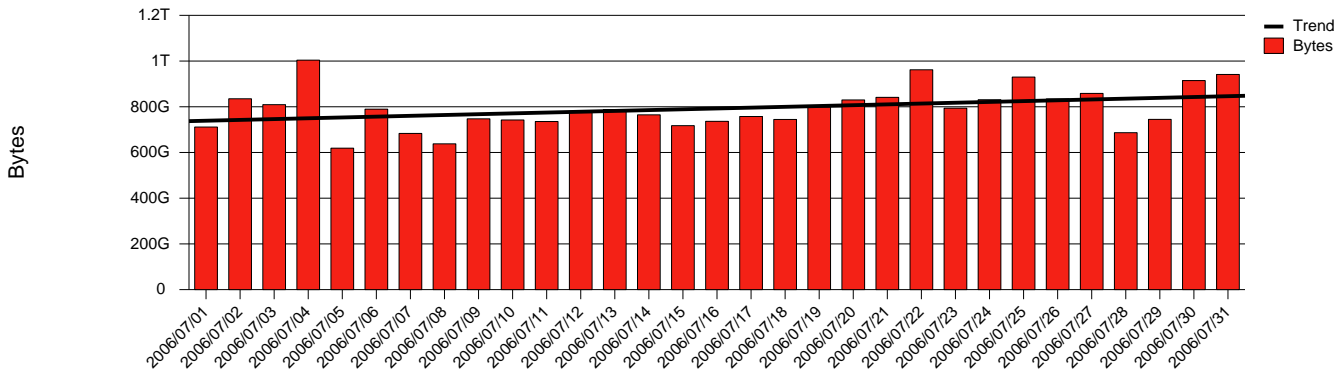

# Monthly Health Report

Report for 2006/07/31, Subject: SUNET-A-KALMAR-HIK

LAN/WAN

Total Network Volume by Month

Total Network Volume by Week

Total Network Volume by Day

Situations to Watch

Rank	Element Name	Variable	Threshold	Monthly Average		Days to (from)
			Value	Actual	Predicted	Threshold
1	hik1-SRP(Out)	Volume (Bandwidth %)	80.000	1.624	3.640	Increasing
2	hik1-SRP(In)	Volume (Bandwidth %)	80.000	1.042	2.232	Increasing
3	hik2-SRP(Out)	Volume (Bandwidth %)	80.000	0.280	0.333	Increasing
4	hik2-SRP(In)	Volume (Bandwidth %)	80.000	0.004	0.004	Increasing
5	hik1-SRP(In)	Errors (% Frames)	5.000	0.000	0.000	Decreasing
6	hik2-SRP(In)	Errors (% Frames)	5.000	0.000	0.005	Decreasing