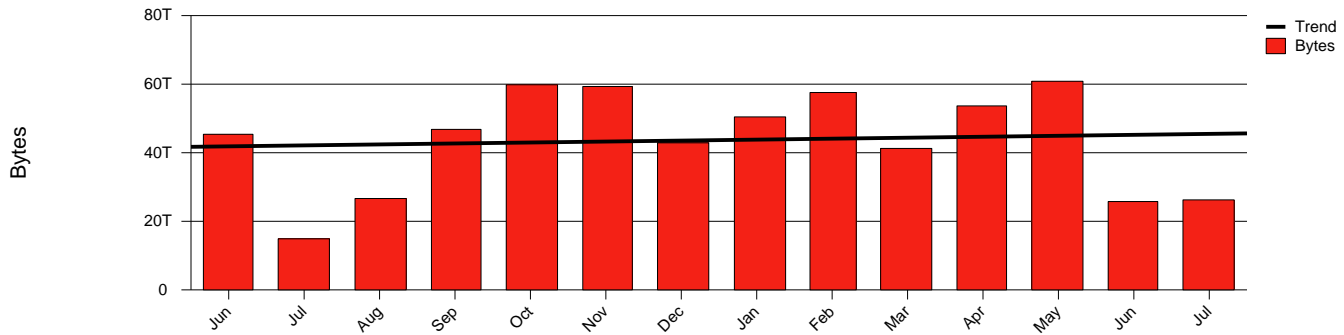

# Monthly Health Report

Report for 2006/07/31, Subject: SUNET-A-JONKOPING-HJ

LAN/WAN

Total Network Volume by Month

Total Network Volume by Week

Total Network Volume by Day

Situations to Watch

Rank	Element Name	Variable	Threshold	Monthly Average		Days to (from)
			Value	Actual	Predicted	Threshold
1	hj1-SRP(In)	Volume (Bandwidth %)	80.000	0.997	2.261	Increasing
2	hj1-SRP(Out)	Volume (Bandwidth %)	80.000	2.100	3.902	Increasing
3	hj2-SRP(In)	Errors (% Frames)	5.000	0.000	0.001	Increasing
4	hj2-SRP(Out)	Volume (Bandwidth %)	80.000	0.000	0.010	Increasing
5	hj2-SRP(In)	Volume (Bandwidth %)	80.000	0.055	0.000	Decreasing