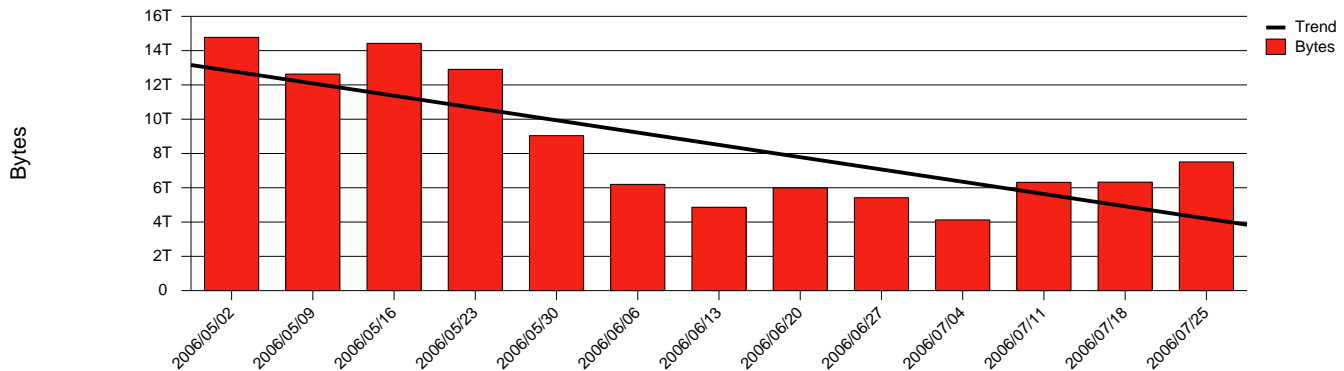

# Monthly Health Report

Report for 2006/07/31, Subject: SUNET-A-JONKOPING-HJ

LAN/WAN

Total Network Volume by Month

Total Network Volume by Week

Total Network Volume by Day

Situations to Watch

Rank	Element Name	Variable	Threshold	Monthly Average		Days to (from)
			Value	Actual	Predicted	Threshold
1	hj1-SRP(In)	Volume (Bandwidth %)	80.000	0.997	2.261	Increasing
2	hj1-SRP(Out)	Volume (Bandwidth %)	80.000	2.100	3.902	Increasing
3	hj2-SRP(In)	Errors (% Frames)	5.000	0.000	0.001	Increasing
4	hj2-SRP(Out)	Volume (Bandwidth %)	80.000	0.000	0.010	Increasing
5	hj2-SRP(In)	Volume (Bandwidth %)	80.000	0.055	0.000	Decreasing