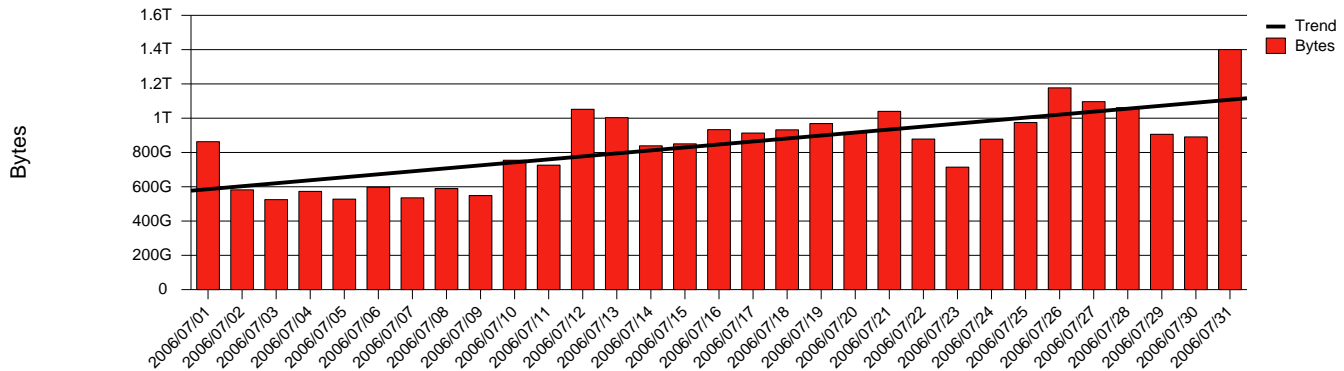

# Monthly Health Report

Report for 2006/07/31, Subject: SUNET-A-JONKOPING-HJ

LAN/WAN

Total Network Volume by Month

Total Network Volume by Week

Total Network Volume by Day

Situations to Watch

Rank	Element Name	Variable	Threshold	Monthly Average		Days to (from)
			Value	Actual	Predicted	Threshold
1	hj1-SRP(In)	Volume (Bandwidth %)	80.000	0.997	2.261	Increasing
2	hj1-SRP(Out)	Volume (Bandwidth %)	80.000	2.100	3.902	Increasing
3	hj2-SRP(In)	Errors (% Frames)	5.000	0.000	0.001	Increasing
4	hj2-SRP(Out)	Volume (Bandwidth %)	80.000	0.000	0.010	Increasing
5	hj2-SRP(In)	Volume (Bandwidth %)	80.000	0.055	0.000	Decreasing