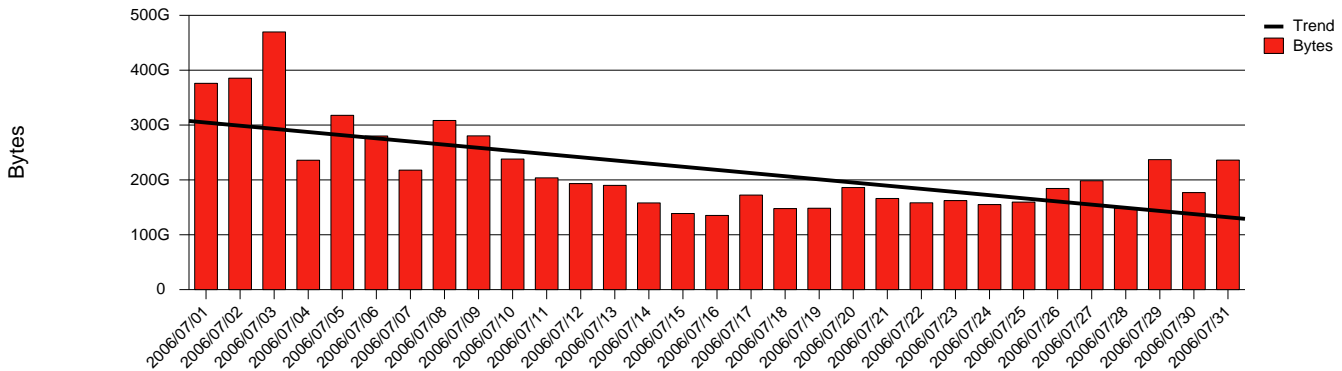

Monthly Health Report

Report for 2006/07/31, Subject: SUNET-A-GAVLE-HIG

LAN/WAN

Total Network Volume by Month

Total Network Volume by Week

Total Network Volume by Day

Situations to Watch

Rank	Element Name	Variable	Threshold	Monthly Average		Days to (from) Threshold
			Value	Actual	Predicted	
1	hig2-SRP(In)	Errors (% Frames)	5.000	0.000	0.000	Increasing
2	hig1-SRP(In)	Errors (% Frames)	5.000	0.000	0.000	Increasing
3	hig2-SRP(In)	Volume (Bandwidth %)	80.000	0.004	0.000	Decreasing
4	hig2-SRP(Out)	Volume (Bandwidth %)	80.000	0.109	0.102	Decreasing
5	hig1-SRP(In)	Volume (Bandwidth %)	80.000	0.271	0.238	Decreasing
6	hig1-SRP(Out)	Volume (Bandwidth %)	80.000	0.428	0.240	Decreasing