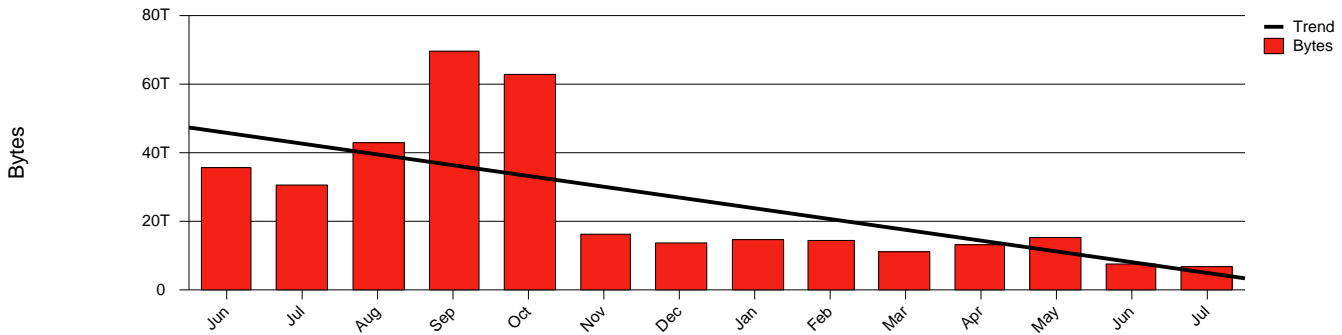

Monthly Health Report

Report for 2006/07/31, Subject: SUNET-A-GAVLE-HIG

LAN/WAN

Total Network Volume by Month

Total Network Volume by Week

Total Network Volume by Day

Situations to Watch

Rank	Element Name	Variable	Threshold	Monthly Average		Days to (from) Threshold
			Value	Actual	Predicted	
1	hig2-SRP(In)	Errors (% Frames)	5.000	0.000	0.000	Increasing
2	hig1-SRP(In)	Errors (% Frames)	5.000	0.000	0.000	Increasing
3	hig2-SRP(In)	Volume (Bandwidth %)	80.000	0.004	0.000	Decreasing
4	hig2-SRP(Out)	Volume (Bandwidth %)	80.000	0.109	0.102	Decreasing
5	hig1-SRP(In)	Volume (Bandwidth %)	80.000	0.271	0.238	Decreasing
6	hig1-SRP(Out)	Volume (Bandwidth %)	80.000	0.428	0.240	Decreasing