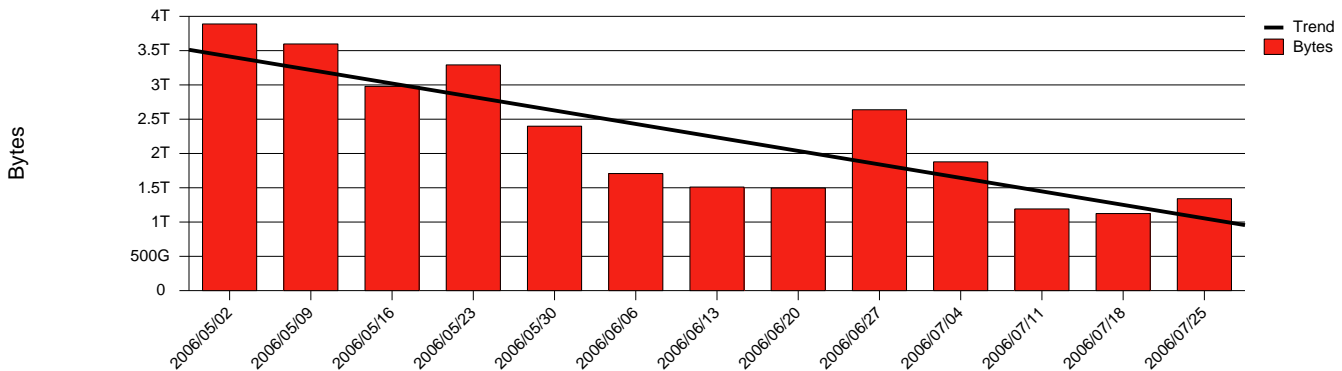

Monthly Health Report

Report for 2006/07/31, Subject: SUNET-A-GAVLE-HIG

LAN/WAN

Total Network Volume by Month

Total Network Volume by Week

Total Network Volume by Day

Situations to Watch

Rank	Element Name	Variable	Threshold	Monthly Average		Days to (from) Threshold
			Value	Actual	Predicted	
1	hig2-SRP(In)	Errors (% Frames)	5.000	0.000	0.000	Increasing
2	hig1-SRP(In)	Errors (% Frames)	5.000	0.000	0.000	Increasing
3	hig2-SRP(In)	Volume (Bandwidth %)	80.000	0.004	0.000	Decreasing
4	hig2-SRP(Out)	Volume (Bandwidth %)	80.000	0.109	0.102	Decreasing
5	hig1-SRP(In)	Volume (Bandwidth %)	80.000	0.271	0.238	Decreasing
6	hig1-SRP(Out)	Volume (Bandwidth %)	80.000	0.428	0.240	Decreasing