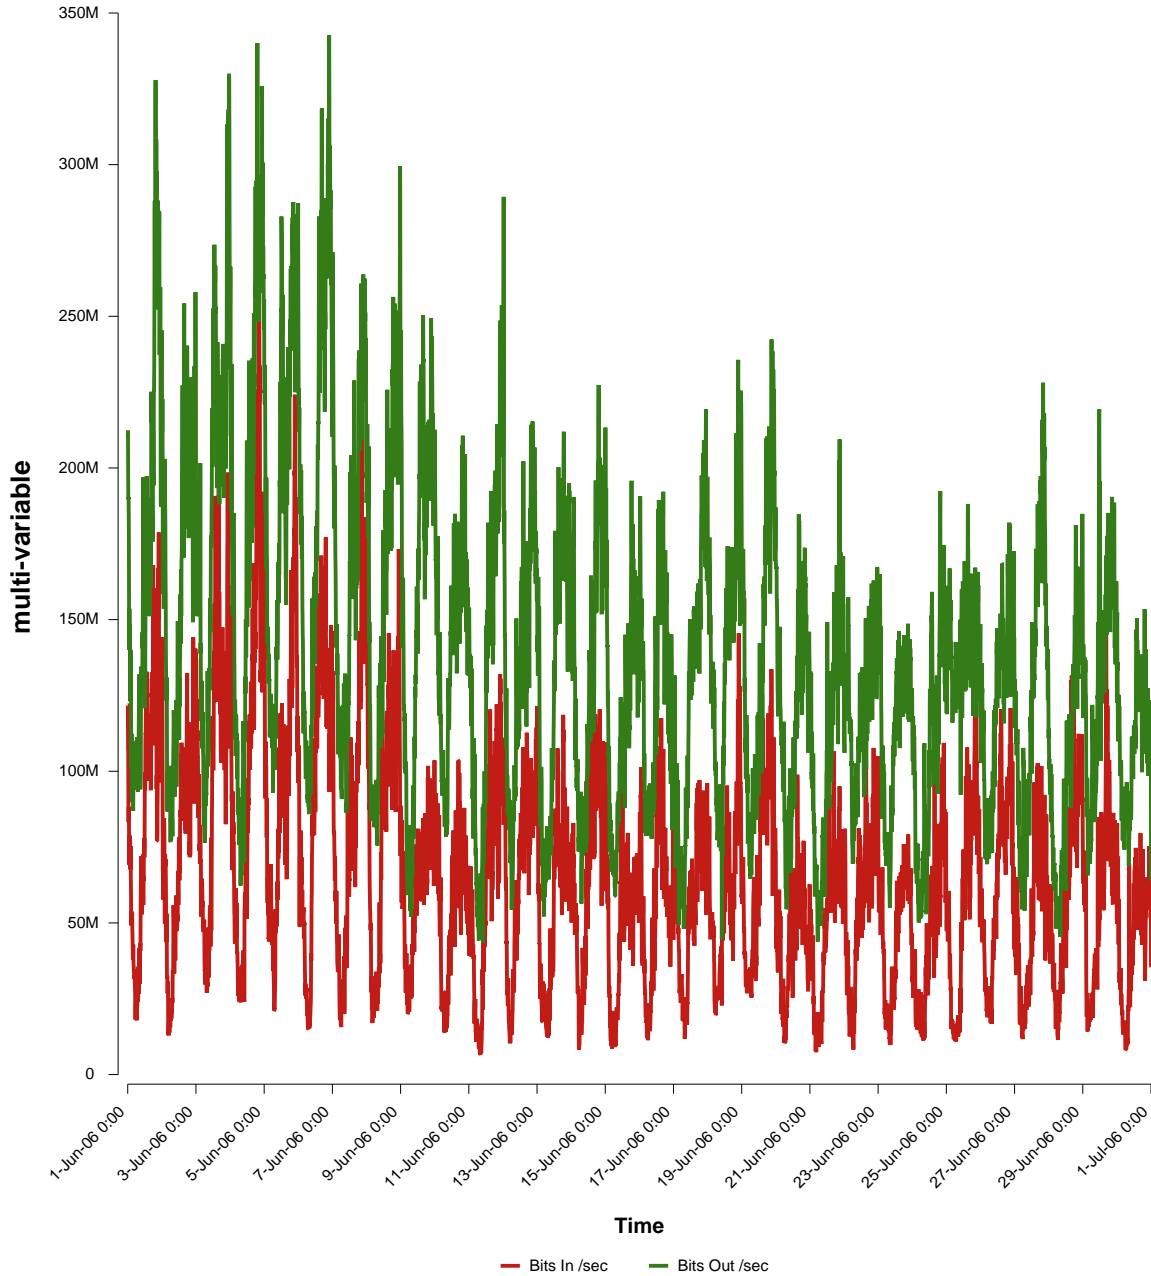

# eHealth Trend Report

Divide by Time

## SUNET-A-VASTERAS-MDH

Auto Range: Last Month  
From: 2006/06/01 00:00  
To: 2006/06/30 23:59

Created: 2006/07/02 07:21:05