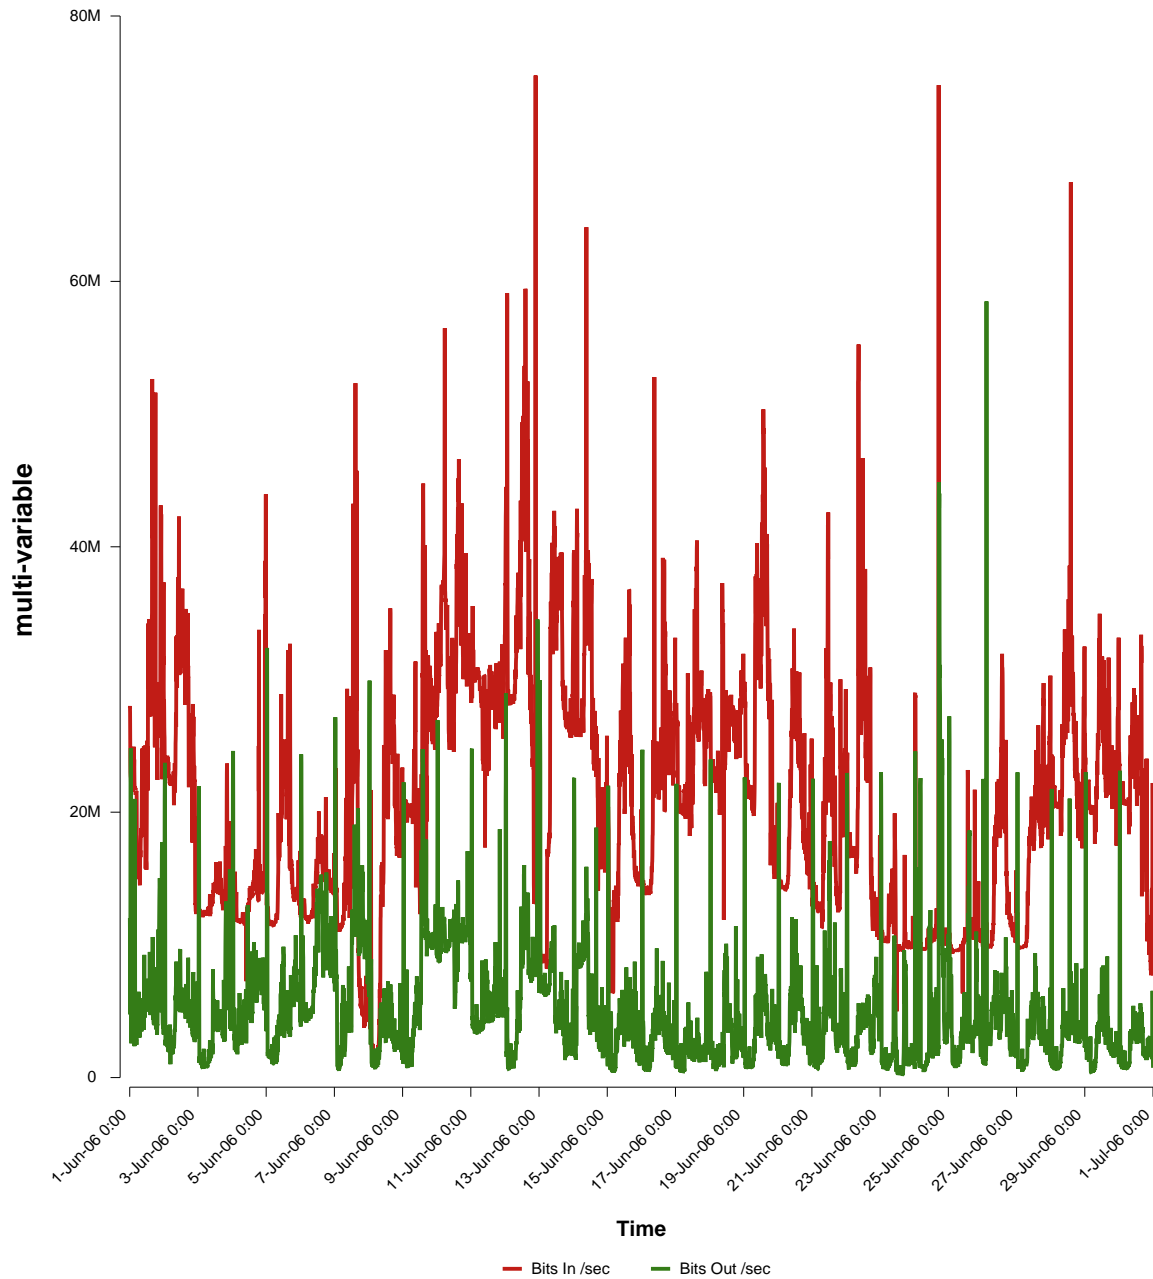

eHealth Trend Report

Divide by Time

SUNET-A-UPPSALA-SLU

Auto Range: Last Month
From: 2006/06/01 00:00
To: 2006/06/30 23:59

Created: 2006/07/02 07:00:29