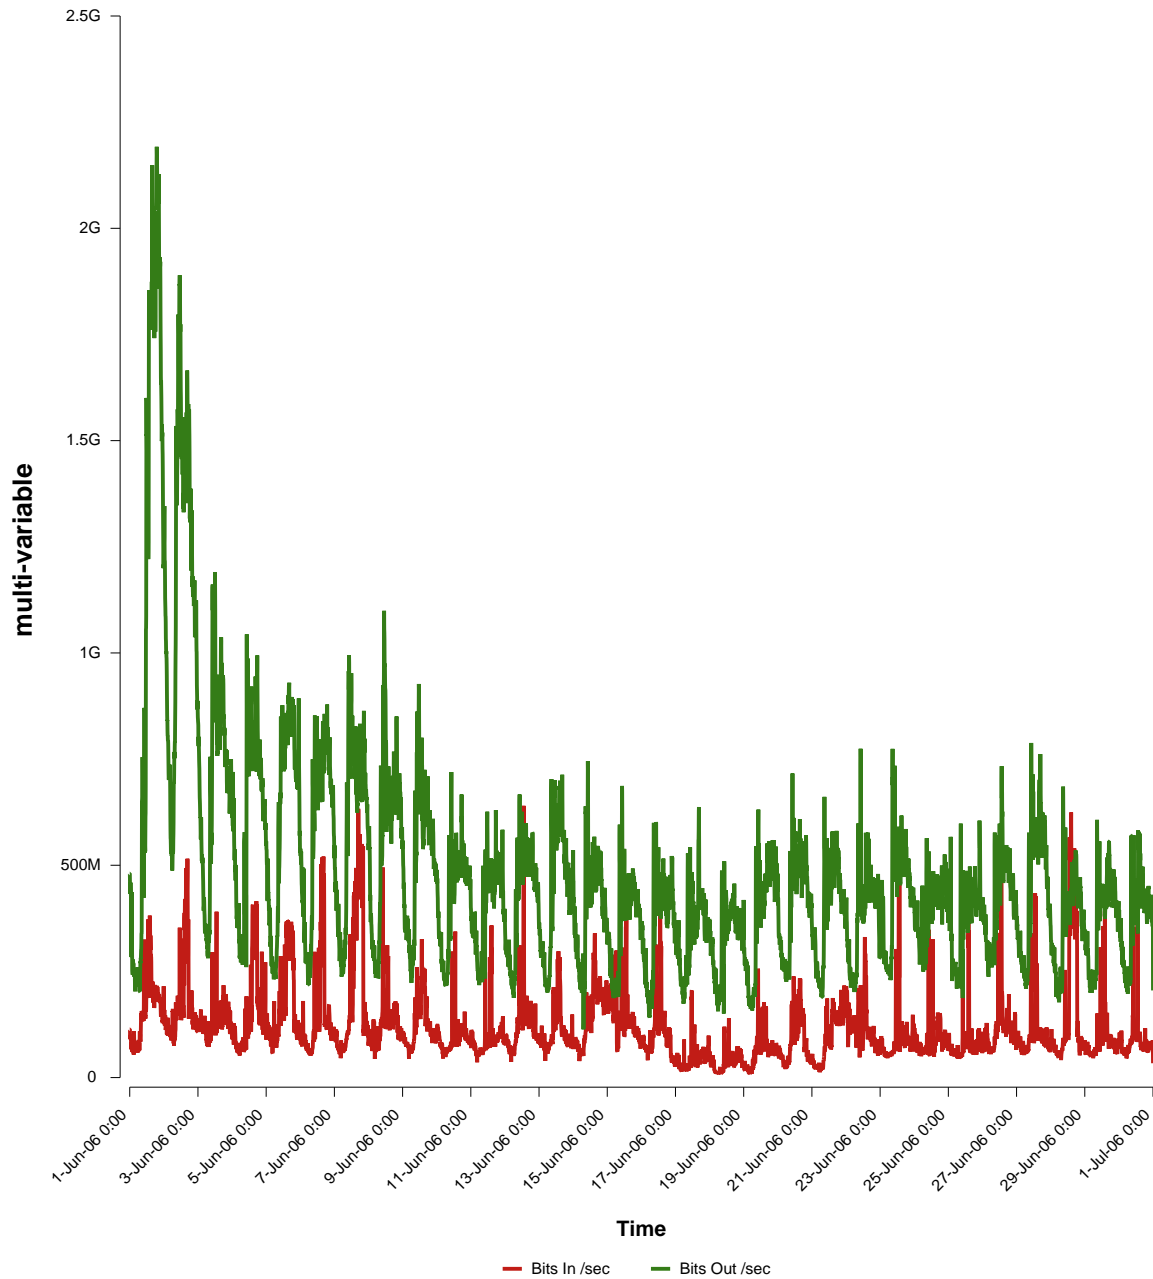

eHealth Trend Report

Divide by Time

SUNET-A-UMEA-UMU

Auto Range: Last Month
From: 2006/06/01 00:00
To: 2006/06/30 23:59

Created: 2006/07/02 06:50:27