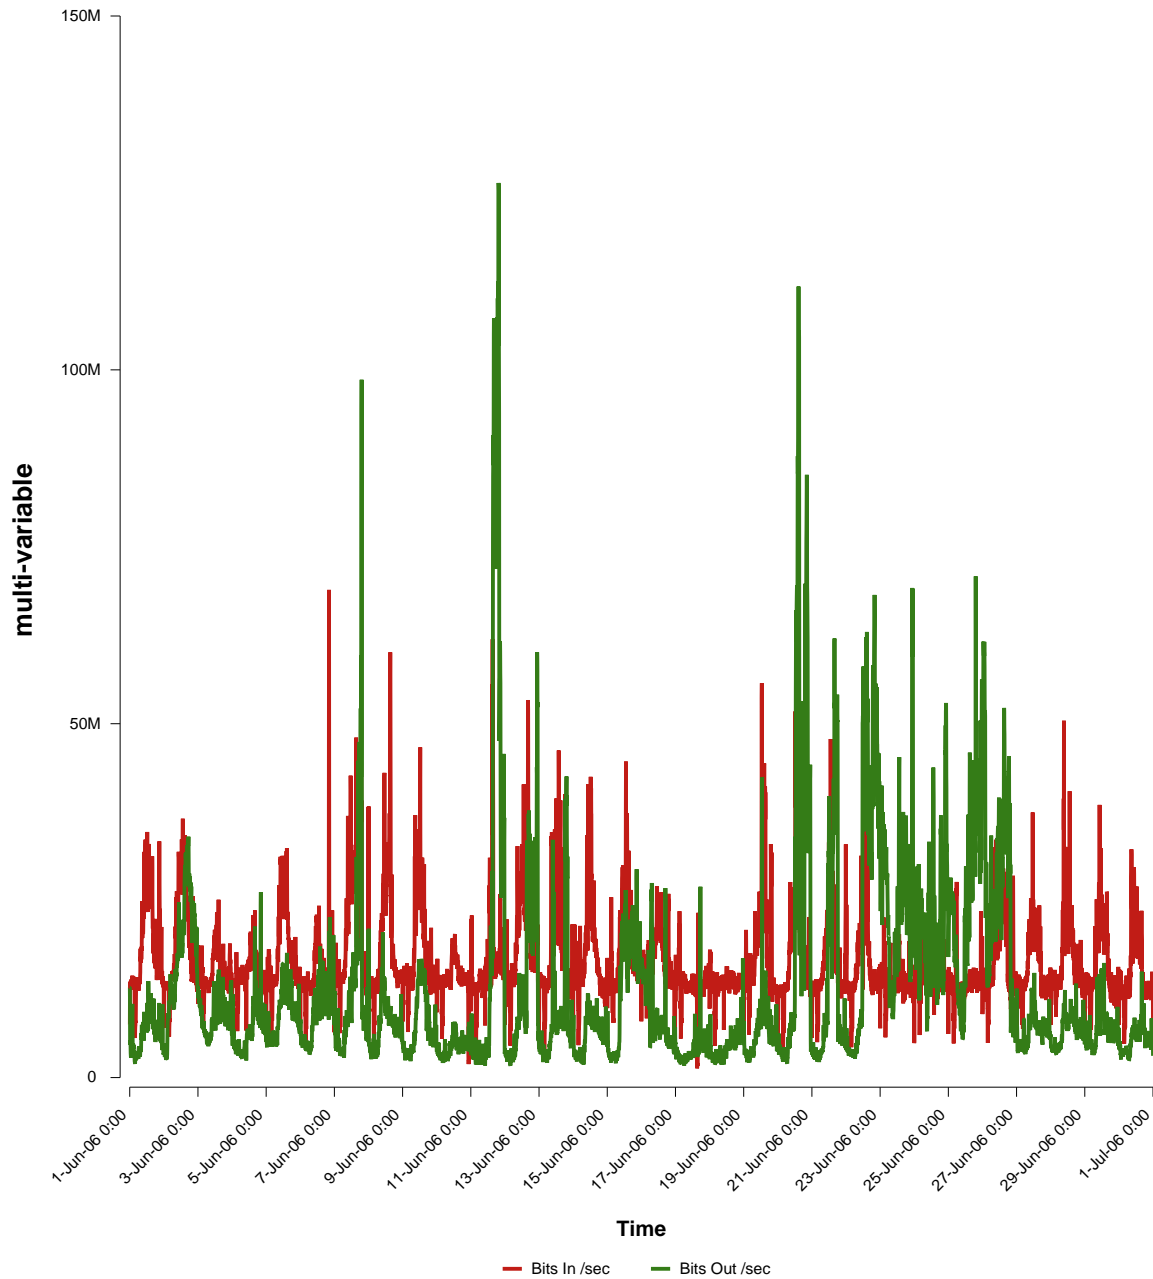

eHealth Trend Report

Divide by Time

SUNET-A-SUNDSVALL-MH

Auto Range: Last Month
From: 2006/06/01 00:00
To: 2006/06/30 23:59

Created: 2006/07/02 06:30:27