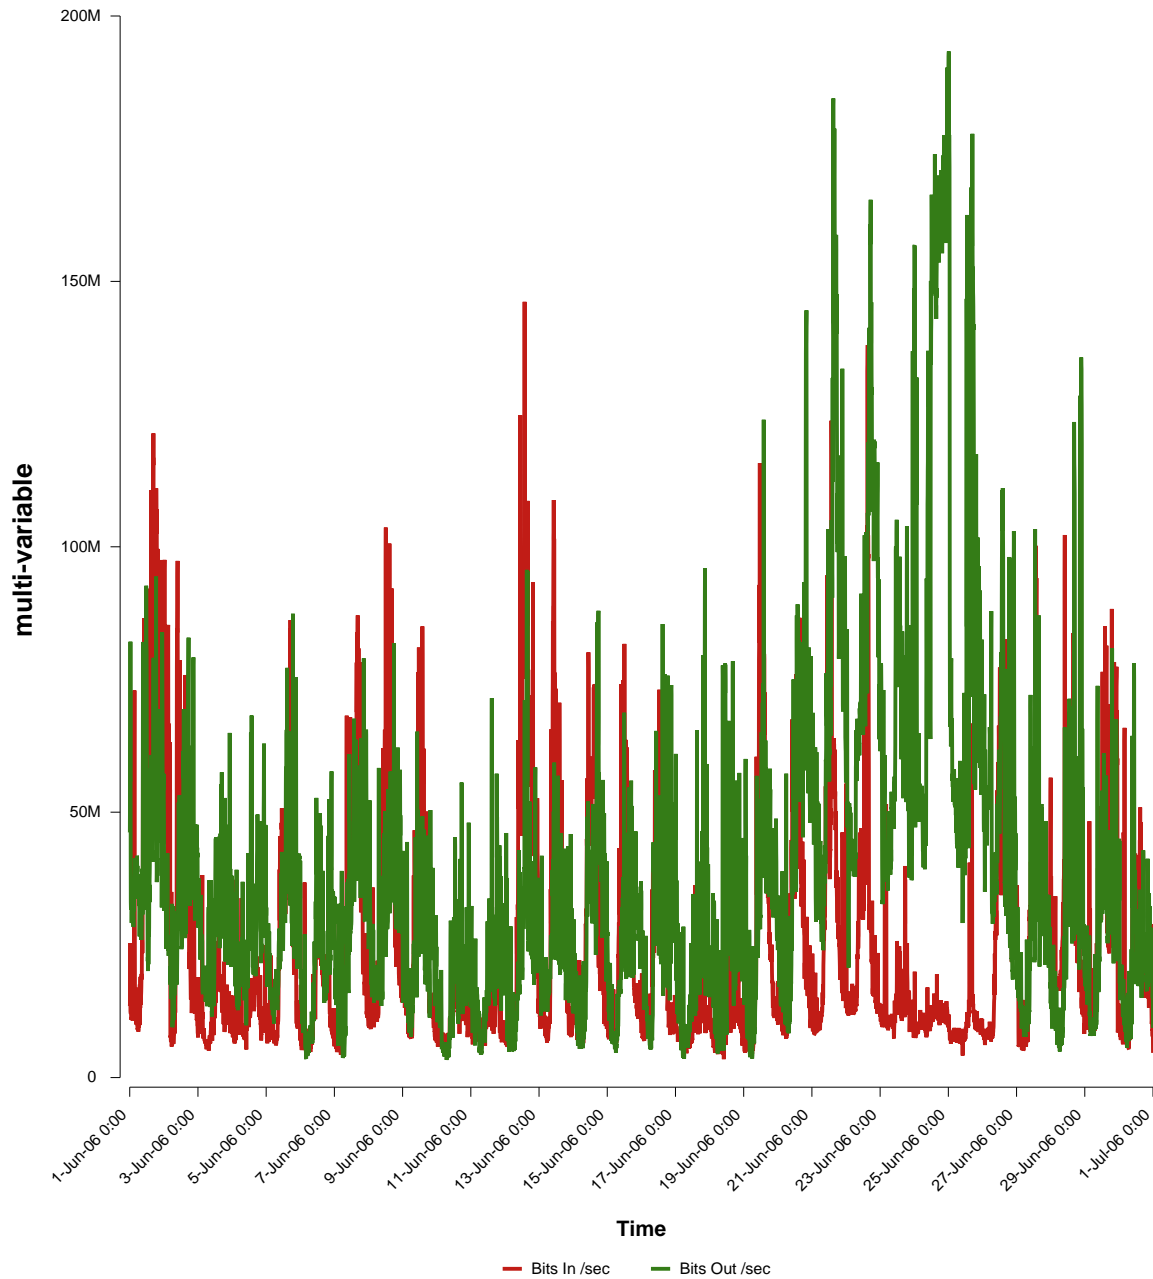

# eHealth Trend Report

Divide by Time

## SUNET-A-STHLM-SU

Auto Range: Last Month  
From: 2006/06/01 00:00  
To: 2006/06/30 23:59

Created: 2006/07/02 06:21:01