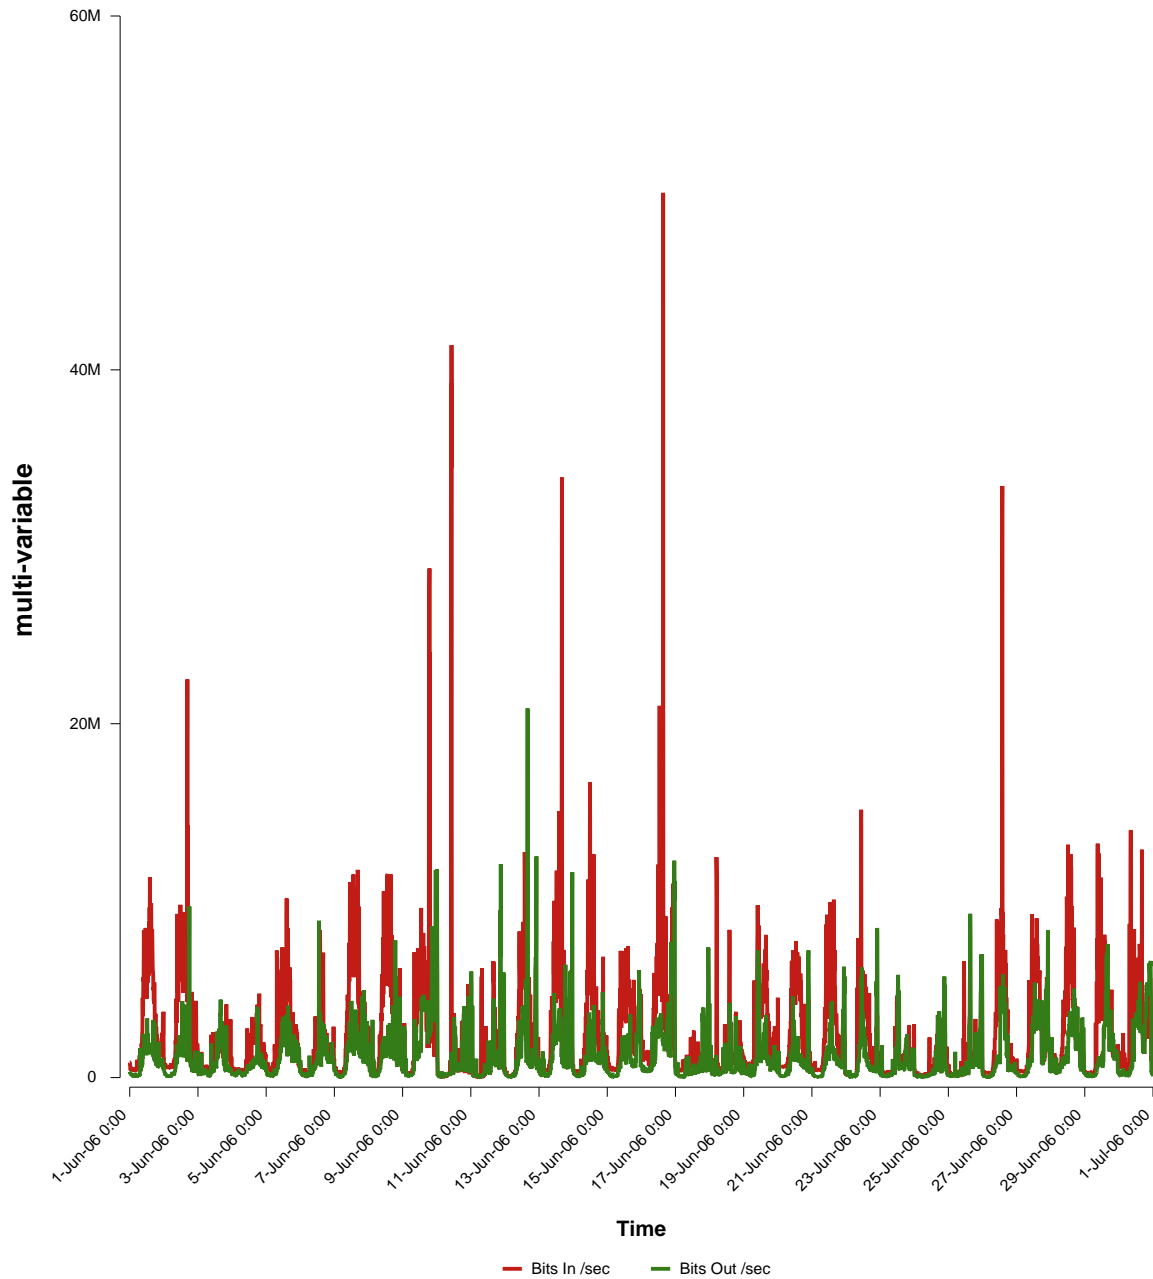

# eHealth Trend Report

Divide by Time

## SUNET-A-STHLM-SH

Auto Range: Last Month  
From: 2006/06/01 00:00  
To: 2006/06/30 23:59

Created: 2006/07/02 06:10:27