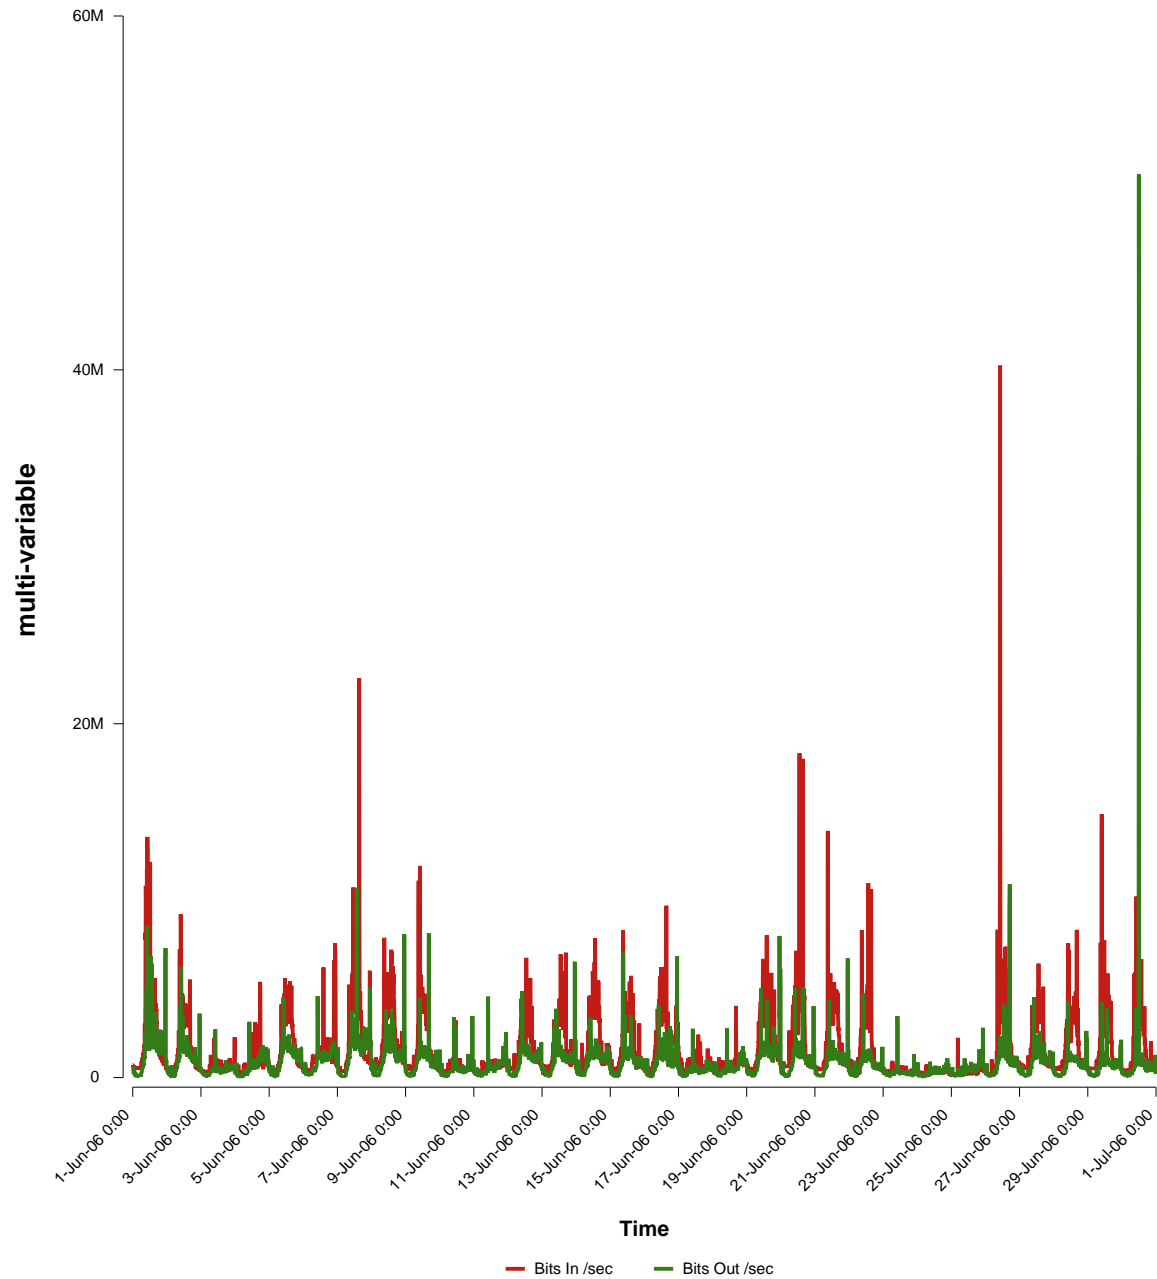

eHealth Trend Report

Divide by Time

SUNET-A-STHLM-LHS

Auto Range: Last Month
From: 2006/06/01 00:00
To: 2006/06/30 23:59

Created: 2006/07/02 06:03:07