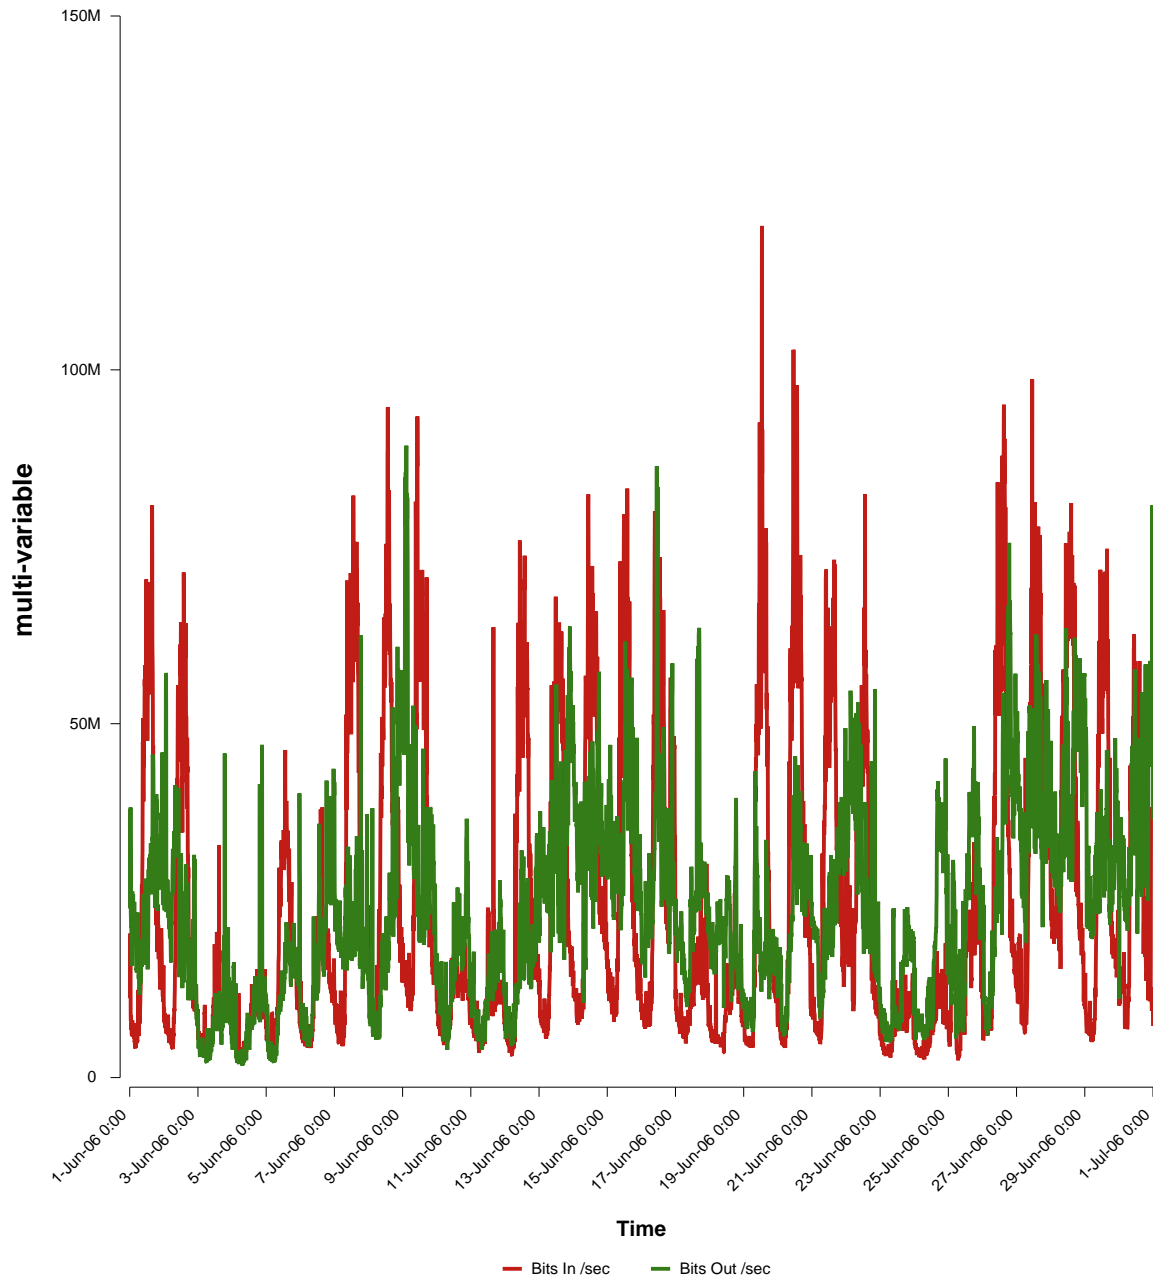

eHealth Trend Report

Divide by Time

SUNET-A-STHLM-KI

Auto Range: Last Month
From: 2006/06/01 00:00
To: 2006/06/30 23:59

Created: 2006/07/02 05:40:27