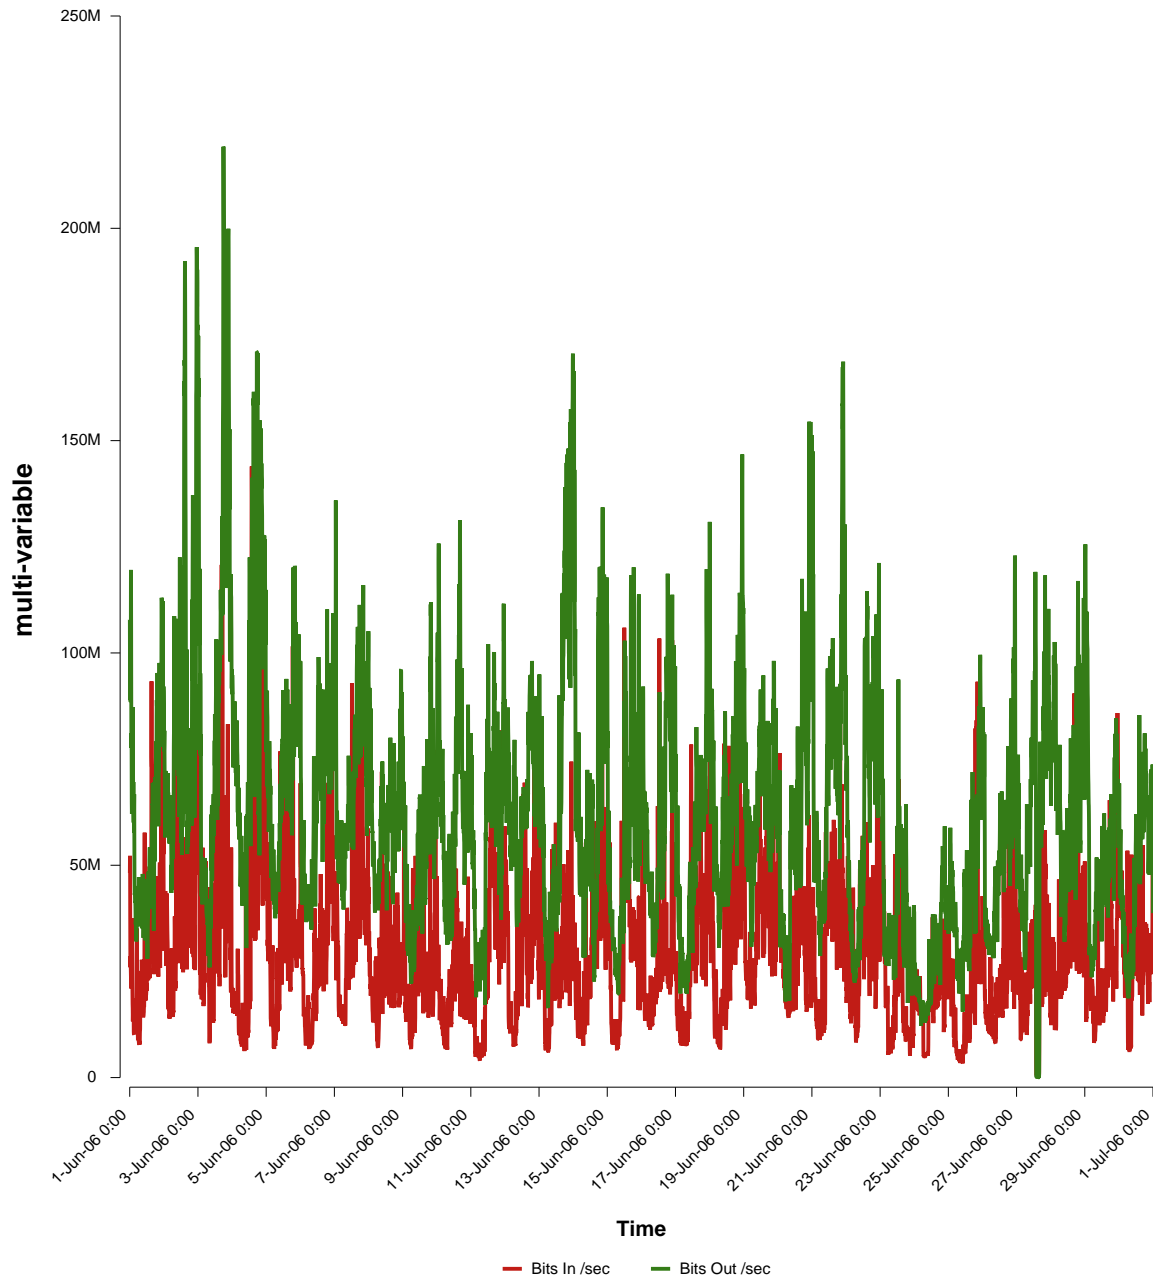

eHealth Trend Report

Divide by Time

SUNET-A-SKOVDE-HIS

Auto Range: Last Month
From: 2006/06/01 00:00
To: 2006/06/30 23:59

Created: 2006/07/02 05:21:02