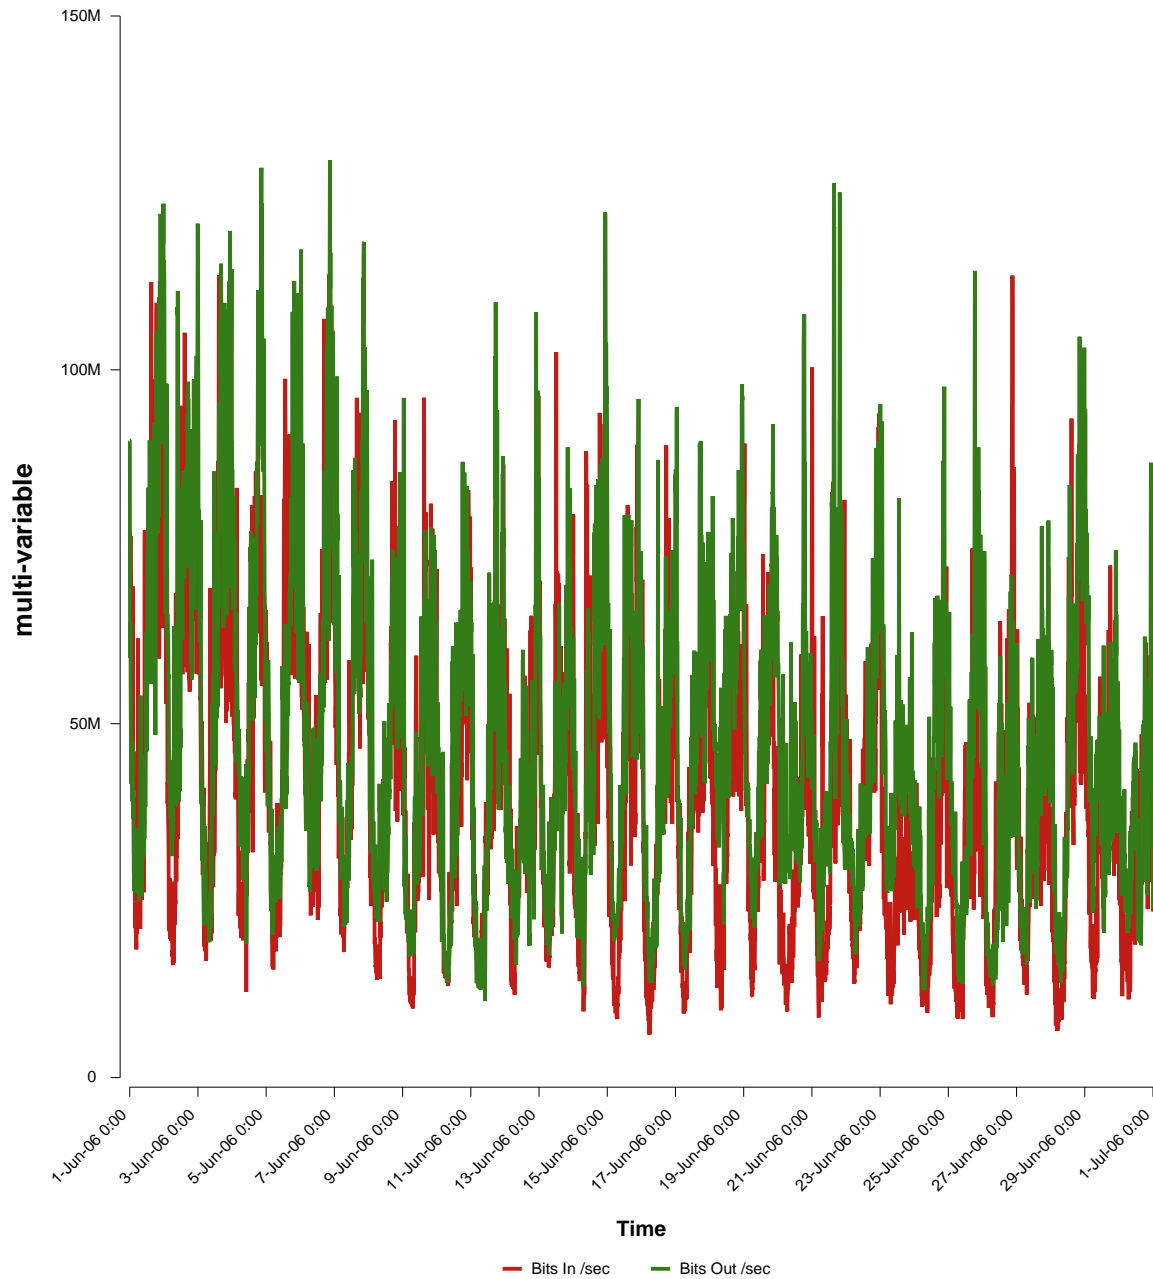

eHealth Trend Report

Divide by Time

SUNET-A-RONNEBY-BTH

Auto Range: Last Month
From: 2006/06/01 00:00
To: 2006/06/30 23:59

Created: 2006/07/02 05:10:26