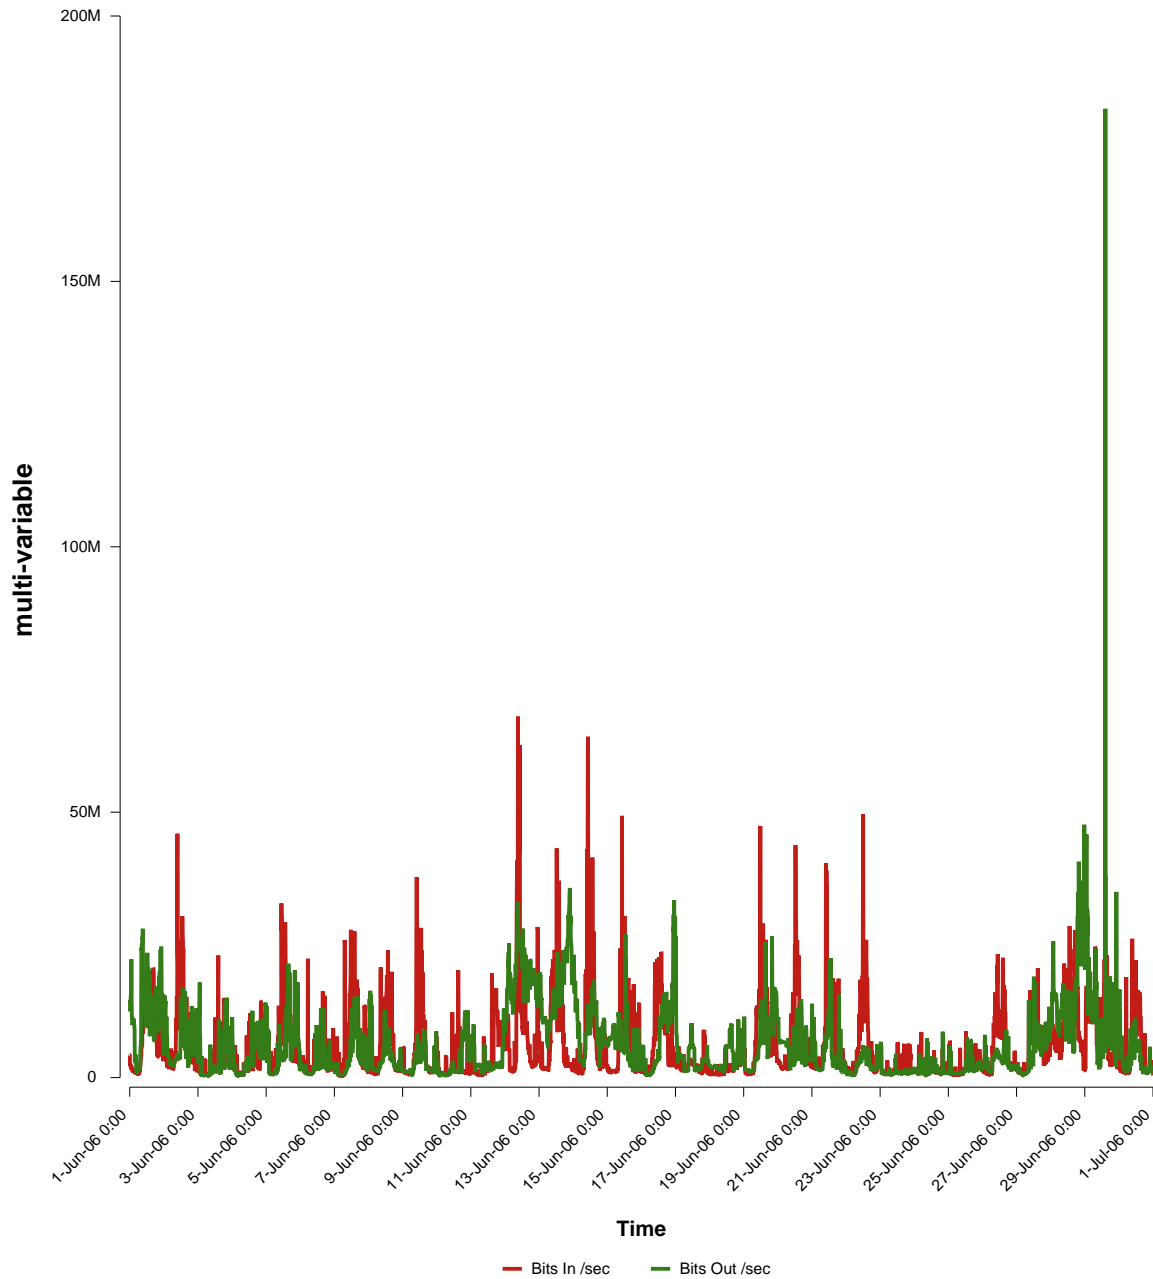

eHealth Trend Report

Divide by Time

SUNET-A-OREBRO-ORU

Auto Range: Last Month
From: 2006/06/01 00:00
To: 2006/06/30 23:59

Created: 2006/07/02 05:00:27