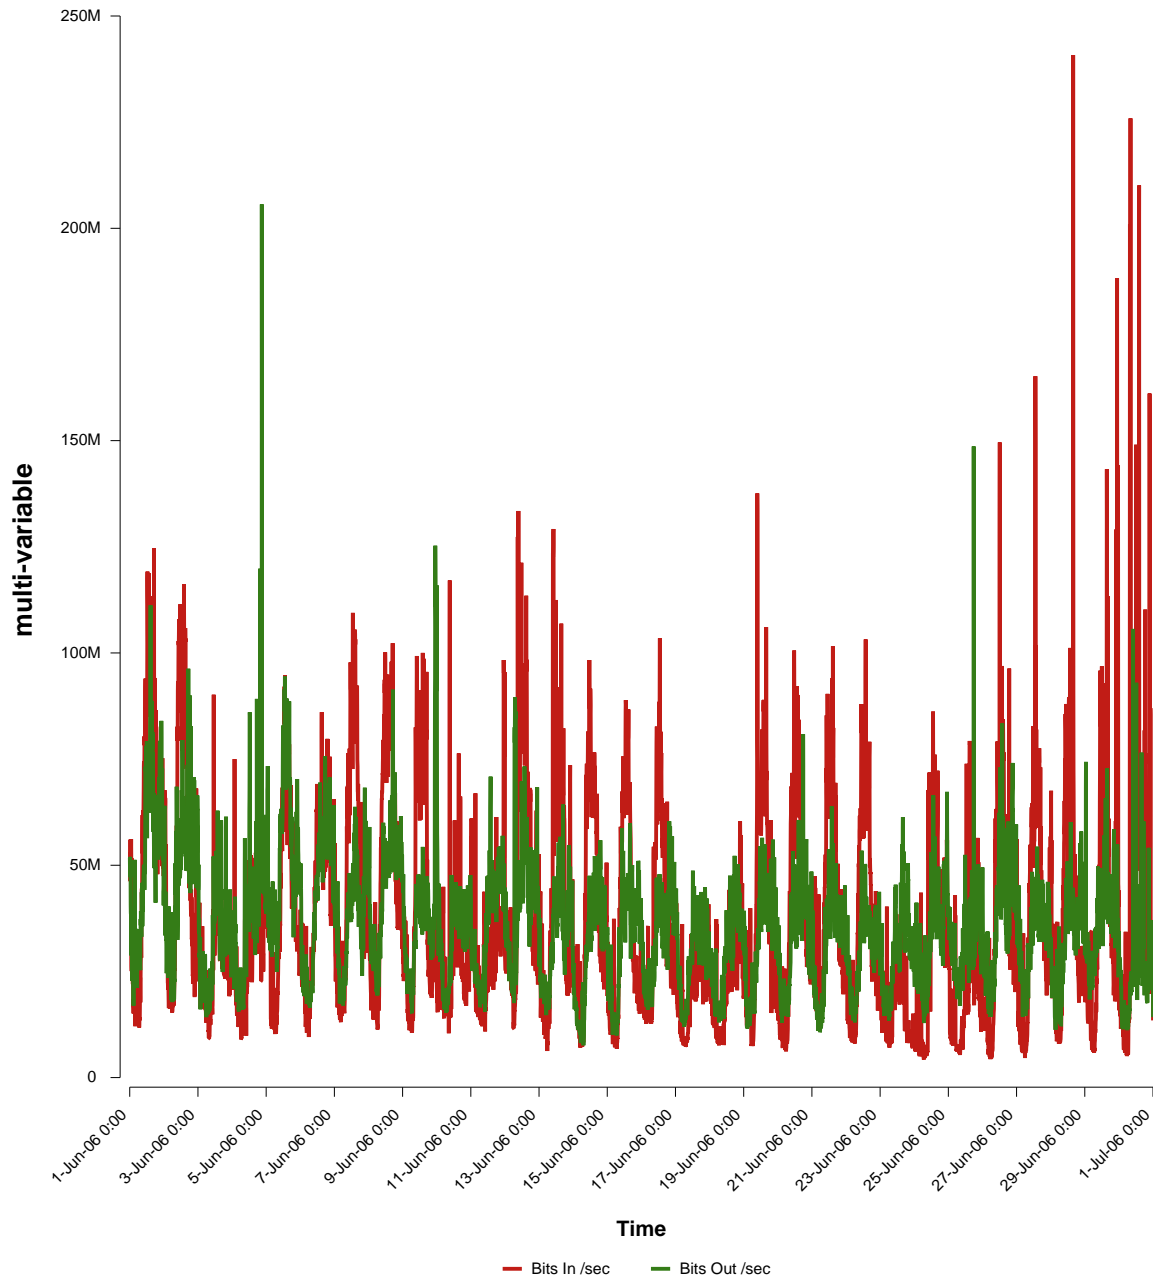

# eHealth Trend Report

Divide by Time

## SUNET-A-LUND-LU

Auto Range: Last Month  
From: 2006/06/01 00:00  
To: 2006/06/30 23:59

Created: 2006/07/02 04:50:27