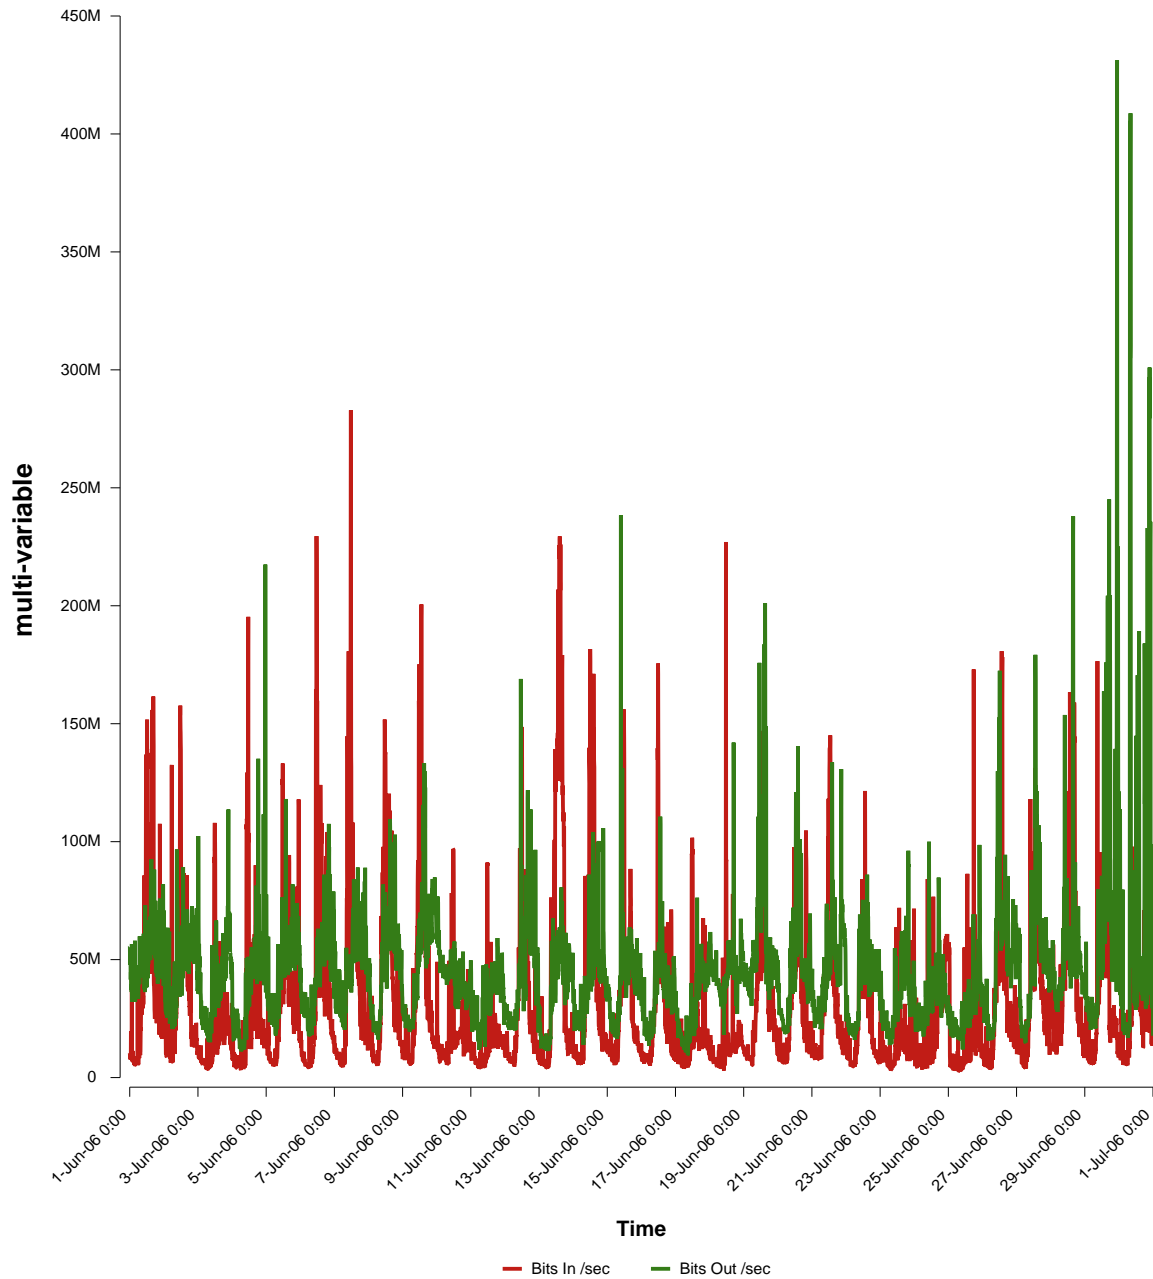

# eHealth Trend Report

Divide by Time

## SUNET-A-LINKOPING-LIU

Auto Range: Last Month  
From: 2006/06/01 00:00  
To: 2006/06/30 23:59

Created: 2006/07/02 04:30:34