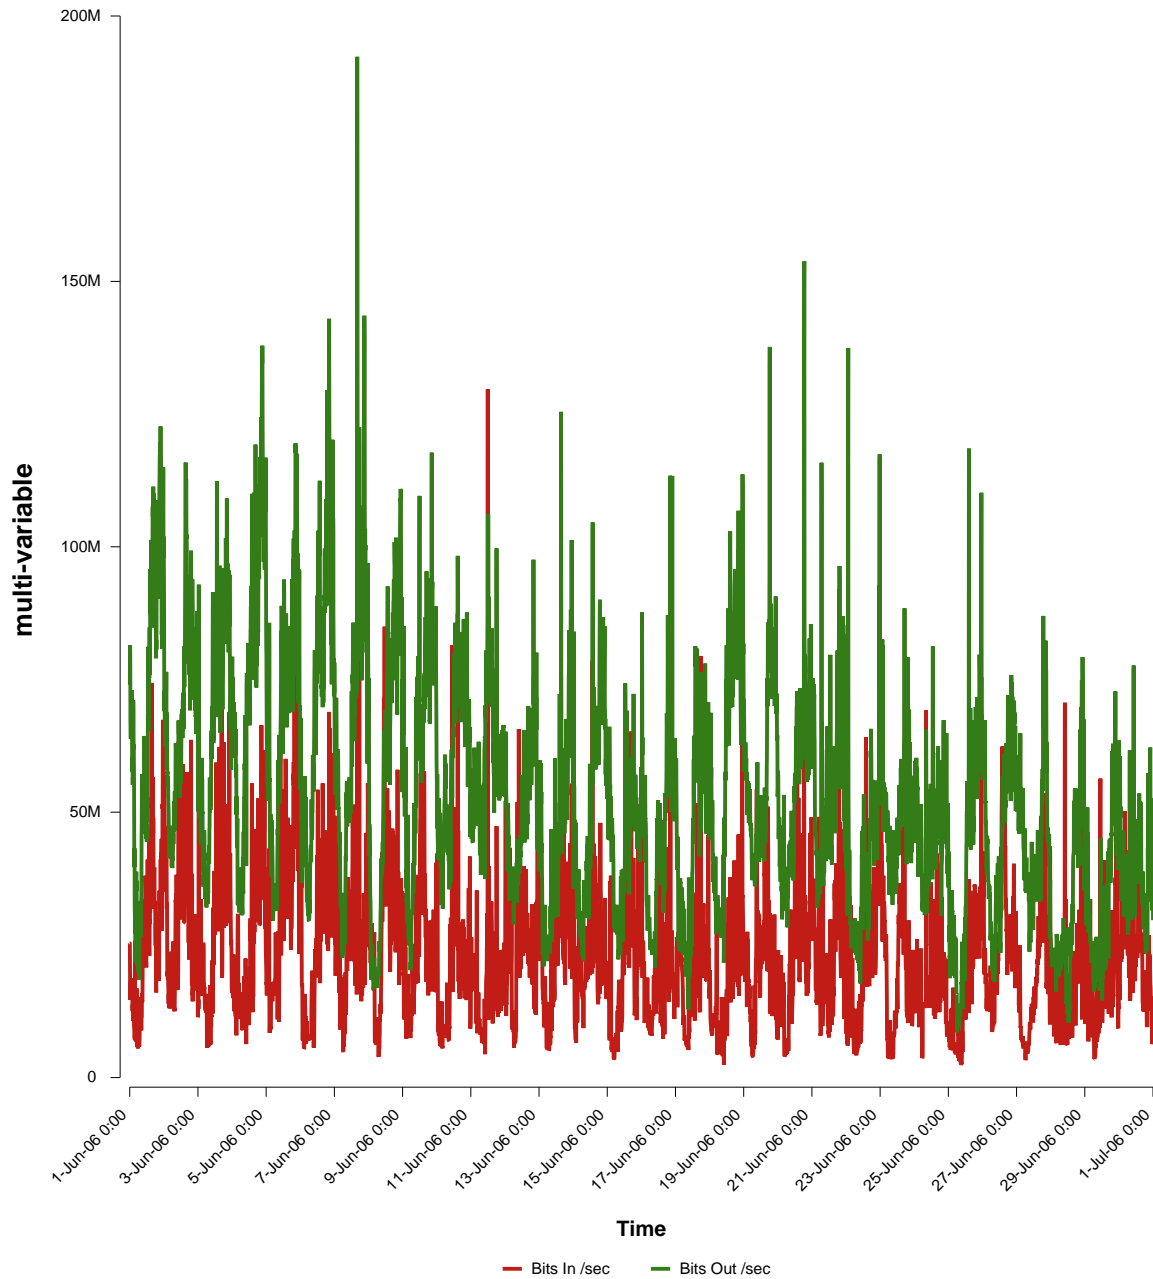

# eHealth Trend Report

Divide by Time

## SUNET-A-KRISTIANSTAD-HKR

Auto Range: Last Month  
From: 2006/06/01 00:00  
To: 2006/06/30 23:59

Created: 2006/07/02 04:21:08