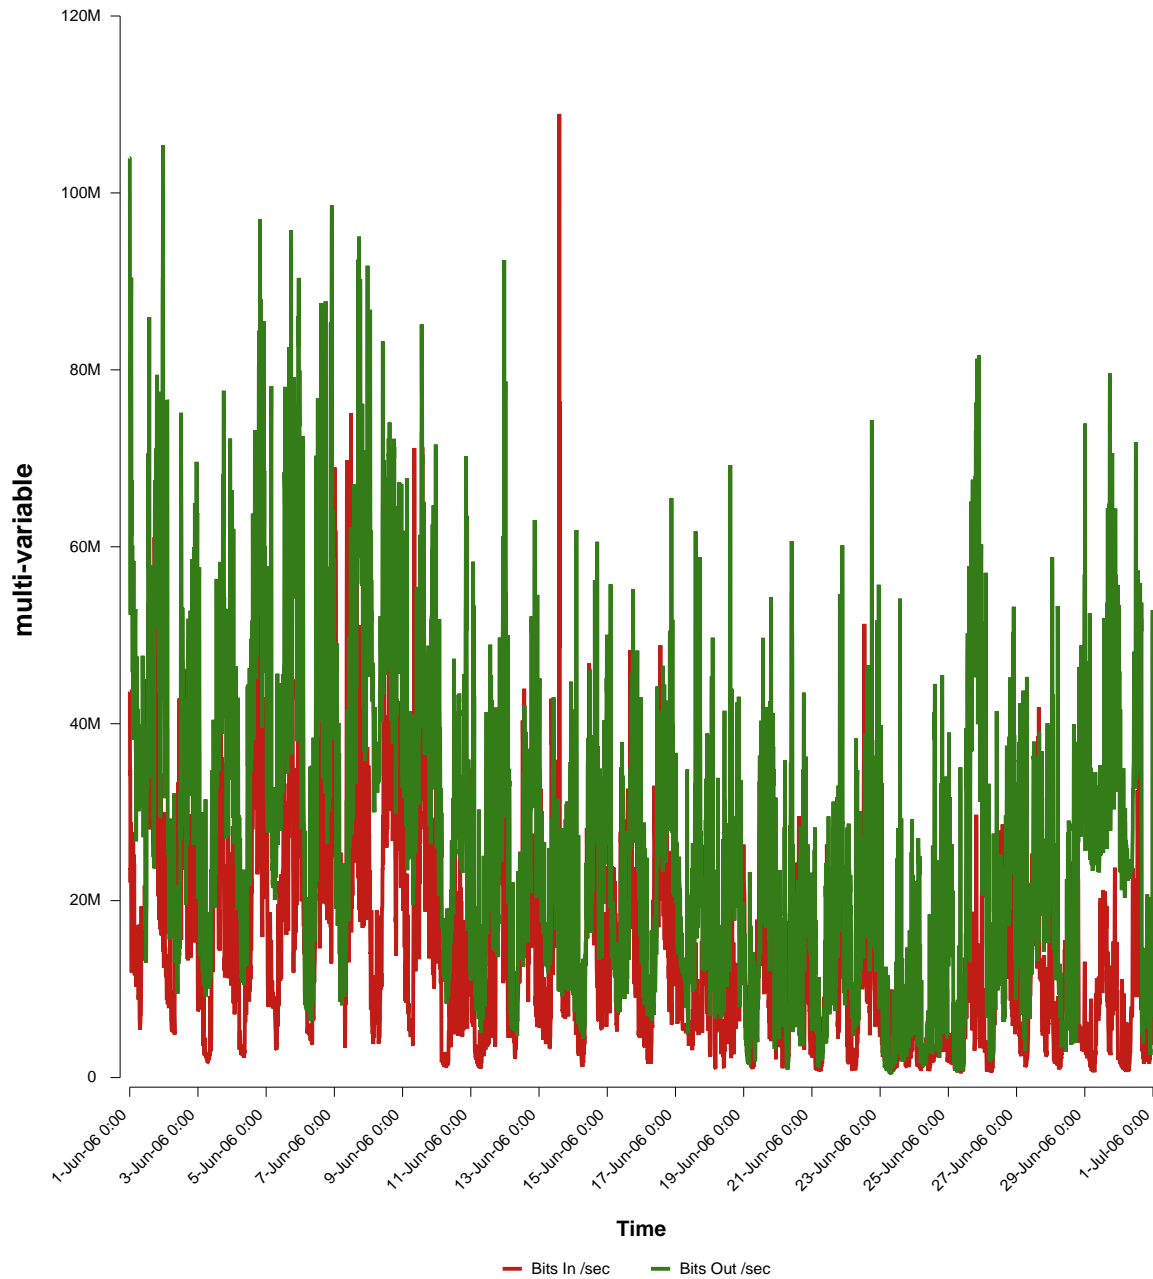

eHealth Trend Report

Divide by Time

SUNET-A-KARLSTAD-KAU

Auto Range: Last Month
From: 2006/06/01 00:00
To: 2006/06/30 23:59

Created: 2006/07/02 04:00:28