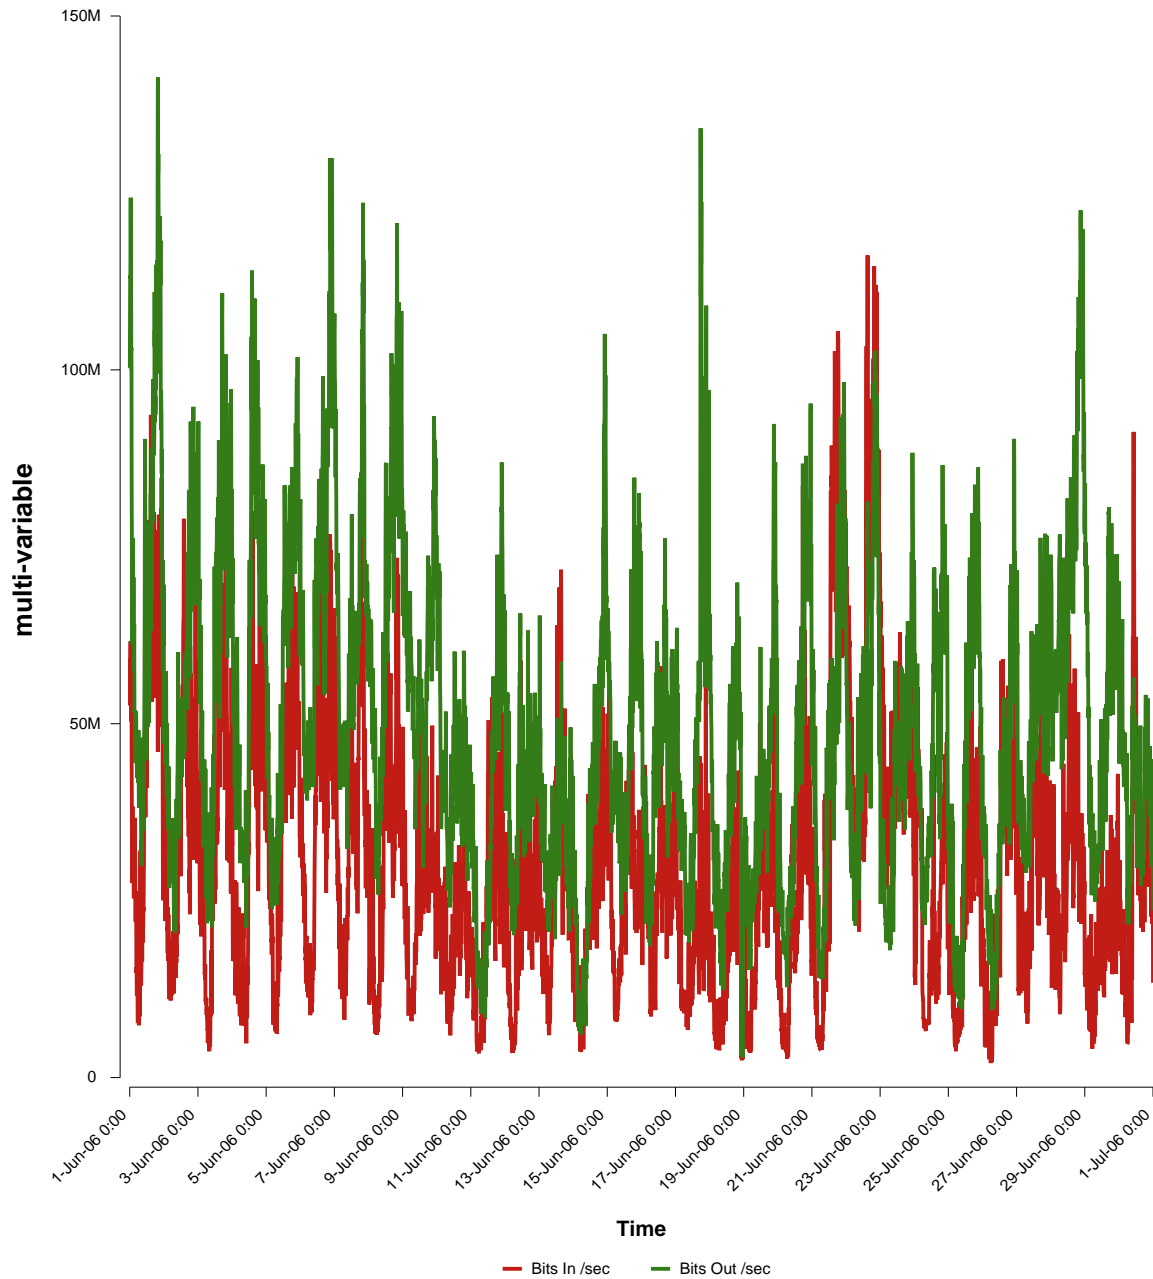

# eHealth Trend Report

Divide by Time

## SUNET-A-JONKOPING-HJ

Auto Range: Last Month  
From: 2006/06/01 00:00  
To: 2006/06/30 23:59

Created: 2006/07/02 03:40:30