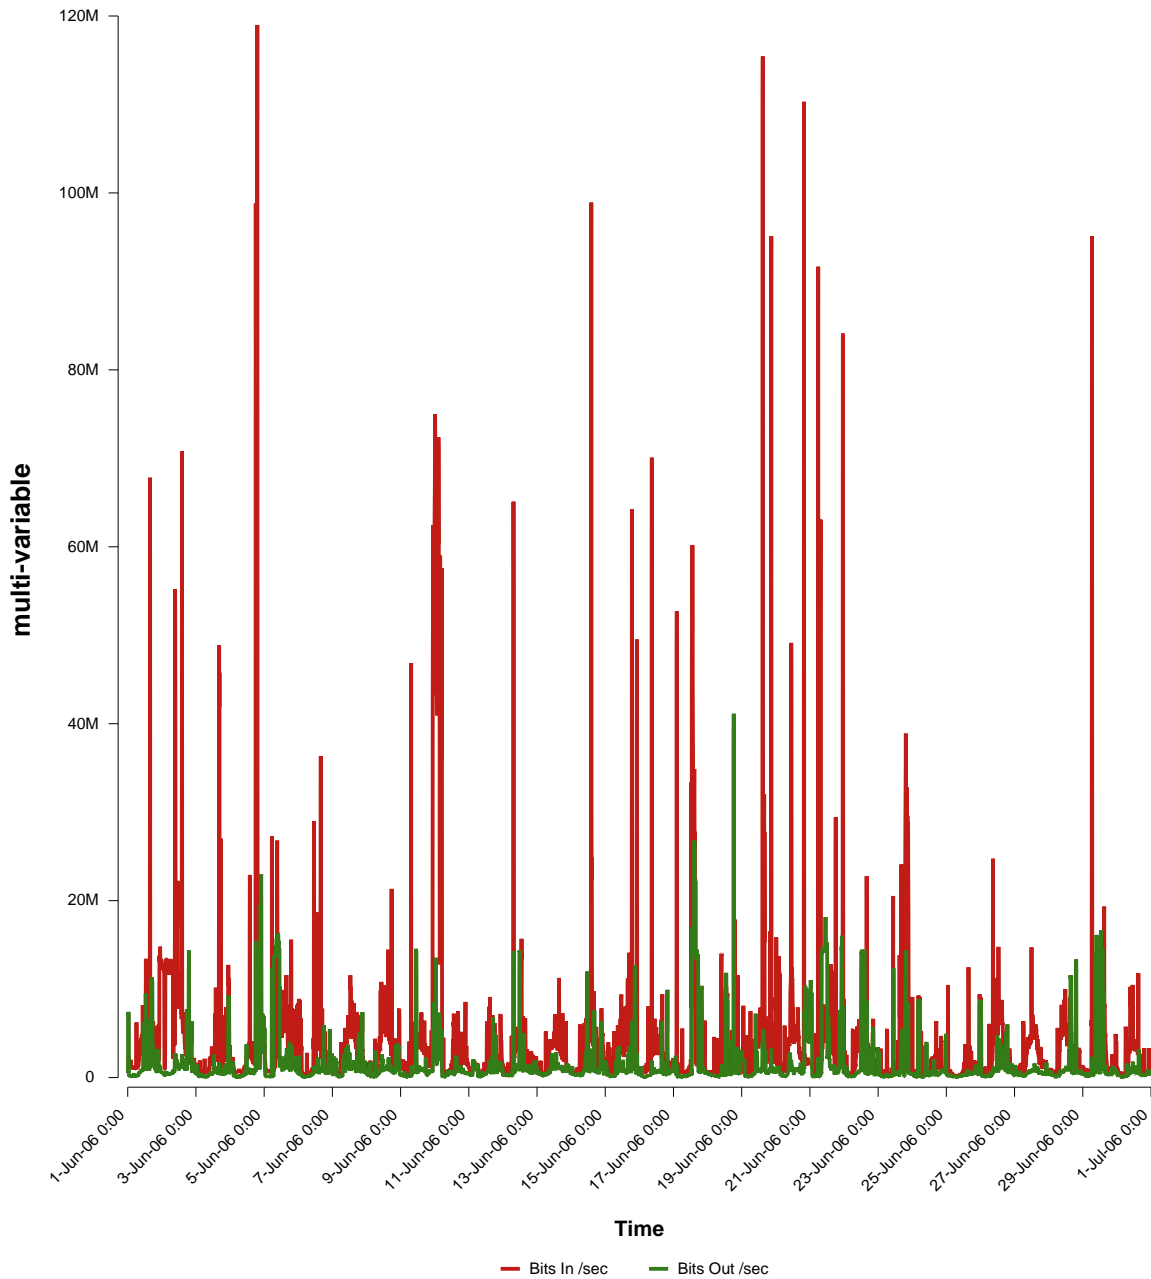

eHealth Trend Report

Divide by Time

SUNET-A-HALMSTAD-HH

Auto Range: Last Month
From: 2006/06/01 00:00
To: 2006/06/30 23:59

Created: 2006/07/02 03:50:26