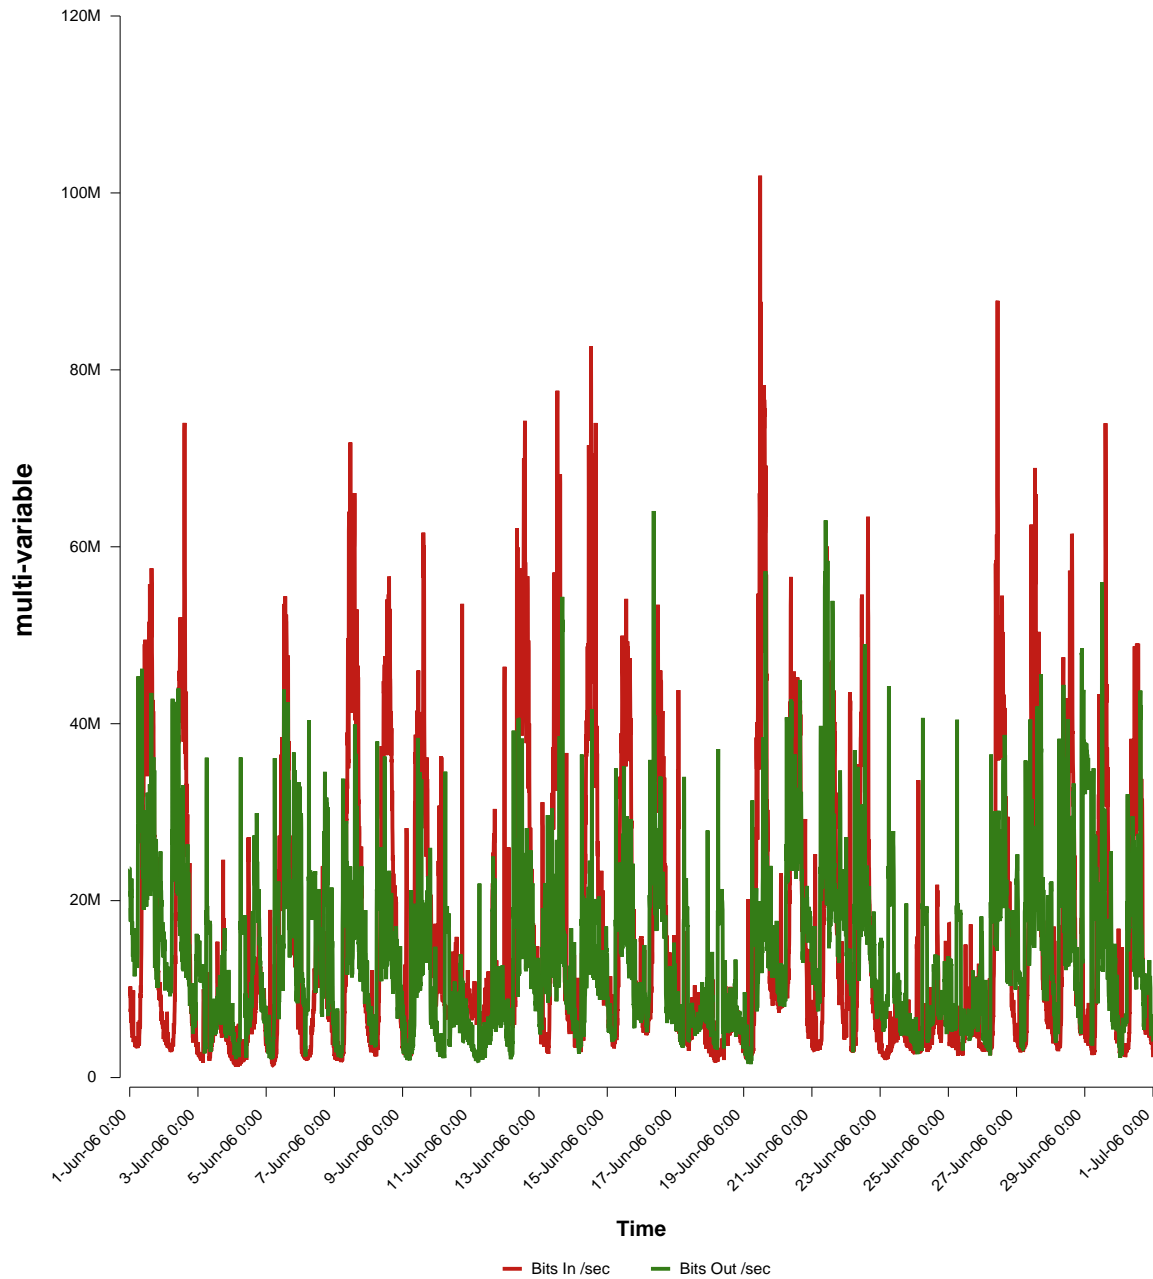

# eHealth Trend Report

Divide by Time

## SUNET-A-GBG-GU

Auto Range: Last Month  
From: 2006/06/01 00:00  
To: 2006/06/30 23:59

Created: 2006/07/02 03:40:31