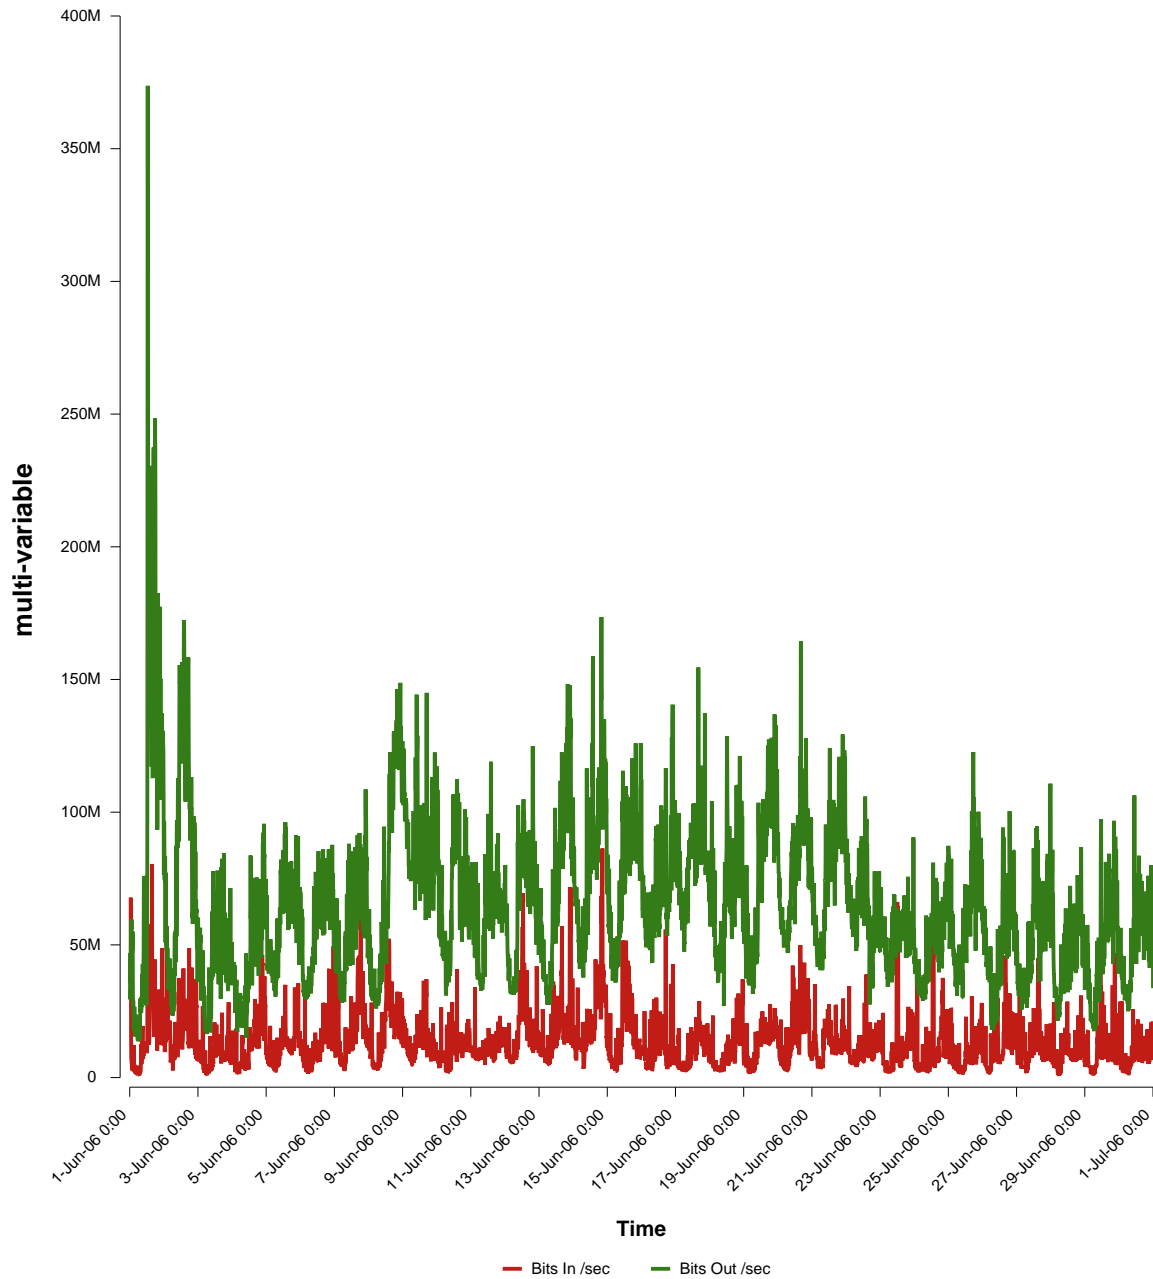

eHealth Trend Report

Divide by Time

SUNET-A-BORLANGE-DU

Auto Range: Last Month
From: 2006/06/01 00:00
To: 2006/06/30 23:59

Created: 2006/07/02 03:10:33