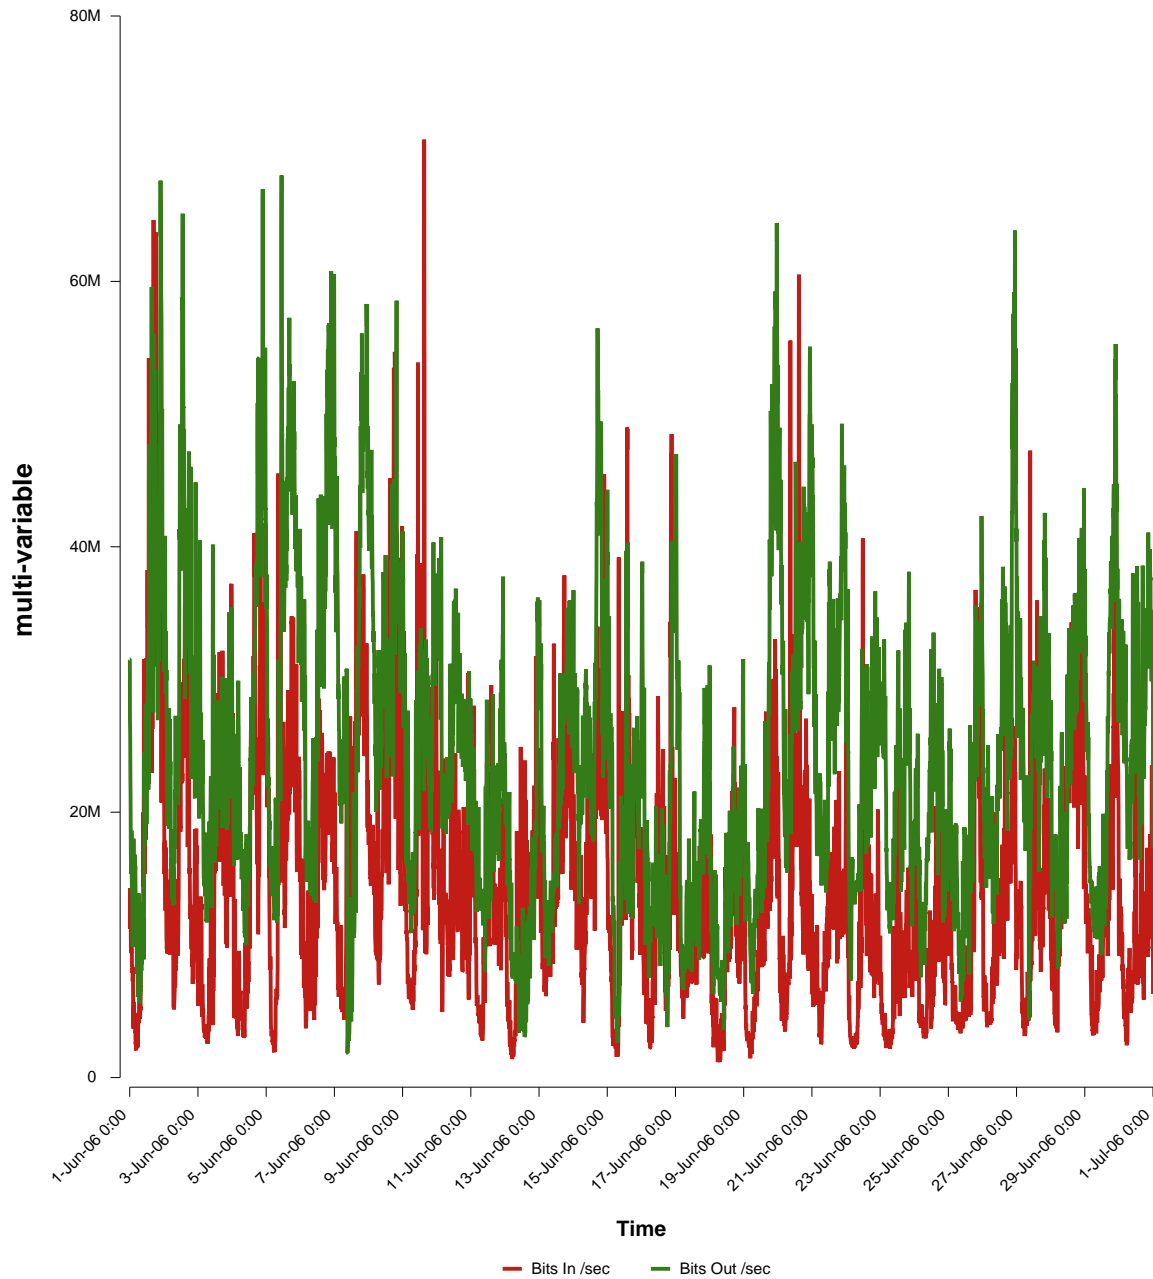

eHealth Trend Report

Divide by Time

SUNET-A-BORAS-HB

Auto Range: Last Month
From: 2006/06/01 00:00
To: 2006/06/30 23:59

Created: 2006/07/02 03:05:31