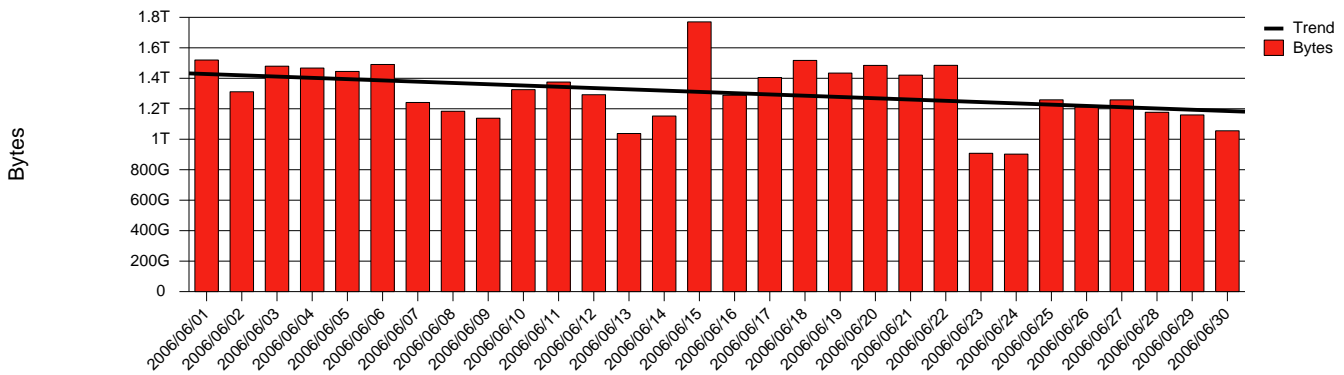

Monthly Health Report

Report for 2006/06/30, Subject: SUNET-A-VISBY-HGO

LAN/WAN

Total Network Volume by Month

Total Network Volume by Week

Total Network Volume by Day

Situations to Watch

Rank	Element Name	Variable	Threshold	Monthly Average		Days to (from) Threshold
			Value	Actual	Predicted	
1	hgo1-POS(Out)	Volume (Bandwidth %)	80.000	3.994	5.450	Increasing
2	hgo1-POS(In)	Volume (Bandwidth %)	80.000	0.871	1.292	Increasing
3	hgo1-POS(In)	Errors (% Frames)	5.000	0.000	0.000	Decreasing