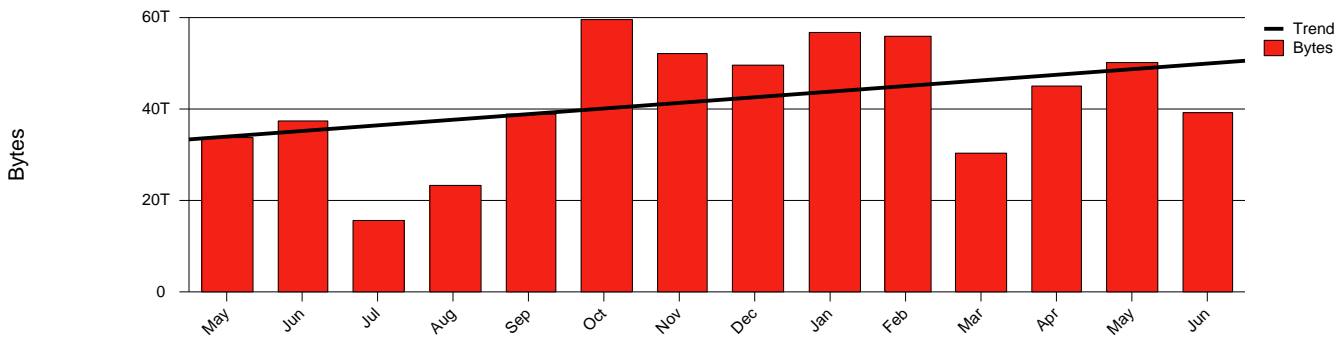

Monthly Health Report

Report for 2006/06/30, Subject: SUNET-A-VISBY-HGO

LAN/WAN

Total Network Volume by Month

Total Network Volume by Week

Total Network Volume by Day

Situations to Watch

Rank	Element Name	Variable	Threshold	Monthly Average		Days to (from) Threshold
			Value	Actual	Predicted	
1	hgo1-POS(Out)	Volume (Bandwidth %)	80.000	3.994	5.450	Increasing
2	hgo1-POS(In)	Volume (Bandwidth %)	80.000	0.871	1.292	Increasing
3	hgo1-POS(In)	Errors (% Frames)	5.000	0.000	0.000	Decreasing