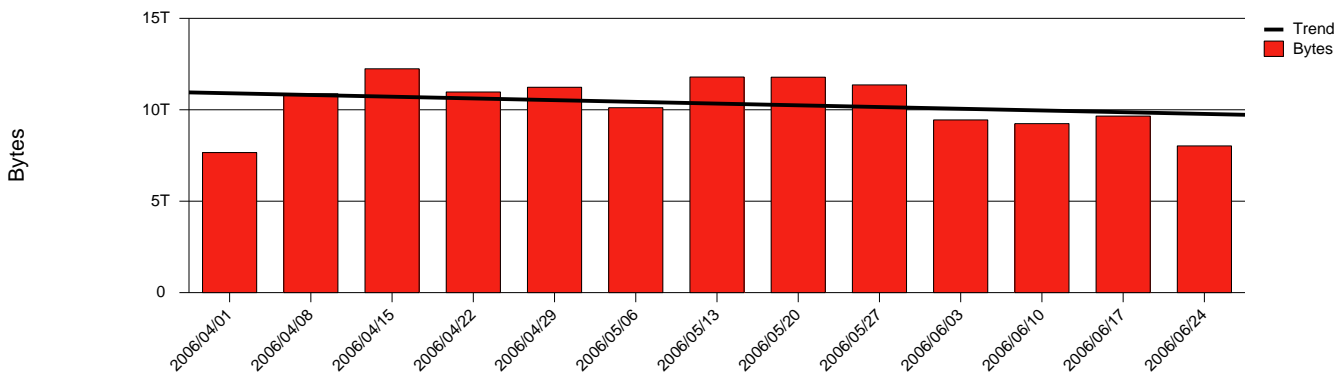

Monthly Health Report

Report for 2006/06/30, Subject: SUNET-A-VISBY-HGO

LAN/WAN

Total Network Volume by Month

Total Network Volume by Week

Total Network Volume by Day

Situations to Watch

Rank	Element Name	Variable	Threshold	Monthly Average		Days to (from) Threshold
			Value	Actual	Predicted	
1	hgo1-POS(Out)	Volume (Bandwidth %)	80.000	3.994	5.450	Increasing
2	hgo1-POS(In)	Volume (Bandwidth %)	80.000	0.871	1.292	Increasing
3	hgo1-POS(In)	Errors (% Frames)	5.000	0.000	0.000	Decreasing