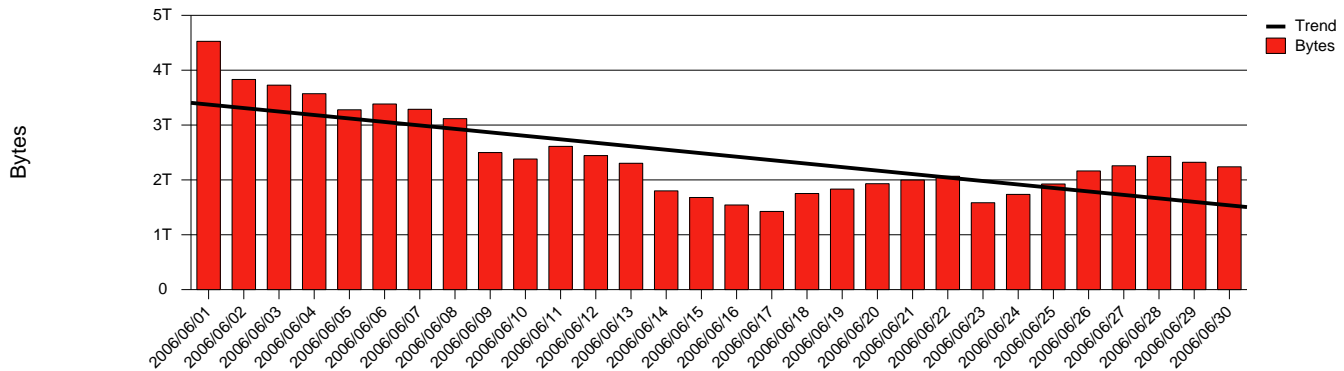

# Monthly Health Report

Report for 2006/06/30, Subject: SUNET-A-VAXJO-VXU

LAN/WAN

Total Network Volume by Month

Total Network Volume by Week

Total Network Volume by Day

Situations to Watch

Rank	Element Name	Variable	Threshold	Monthly Average		Days to (from)
			Value	Actual	Predicted	Threshold
1	vxu2-SRP(Out)	Volume (Bandwidth %)	80.000	5.233	10.664	Increasing
2	vxu2-SRP(In)	Volume (Bandwidth %)	80.000	3.532	3.616	Increasing
3	vxu1-SRP(Out)	Volume (Bandwidth %)	80.000	0.370	0.436	Increasing
4	vxu1-SRP(In)	Volume (Bandwidth %)	80.000	0.003	2.729	Decreasing