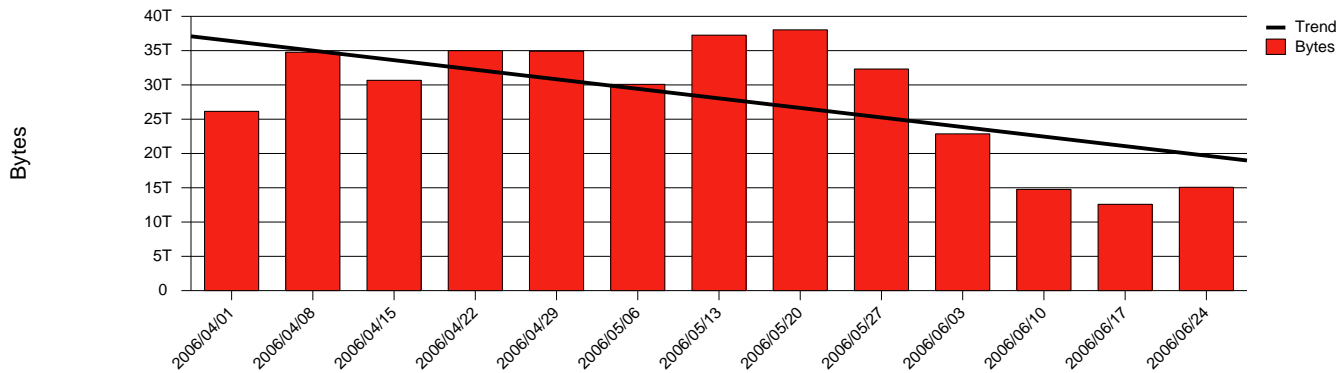

# Monthly Health Report

Report for 2006/06/30, Subject: SUNET-A-VAXJO-VXU

LAN/WAN

Total Network Volume by Month

Total Network Volume by Week

Total Network Volume by Day

Situations to Watch

Rank	Element Name	Variable	Threshold	Monthly Average		Days to (from)
			Value	Actual	Predicted	Threshold
1	vxu2-SRP(Out)	Volume (Bandwidth %)	80.000	5.233	10.664	Increasing
2	vxu2-SRP(In)	Volume (Bandwidth %)	80.000	3.532	3.616	Increasing
3	vxu1-SRP(Out)	Volume (Bandwidth %)	80.000	0.370	0.436	Increasing
4	vxu1-SRP(In)	Volume (Bandwidth %)	80.000	0.003	2.729	Decreasing