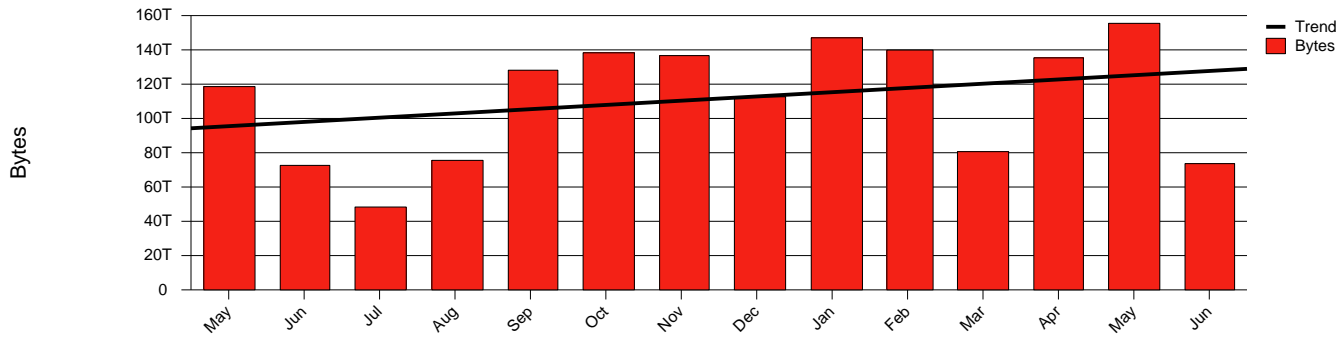

# Monthly Health Report

Report for 2006/06/30, Subject: SUNET-A-VAXJO-VXU

LAN/WAN

Total Network Volume by Month

Total Network Volume by Week

Total Network Volume by Day

Situations to Watch

Rank	Element Name	Variable	Threshold	Monthly Average		Days to (from)
			Value	Actual	Predicted	Threshold
1	vxu2-SRP(Out)	Volume (Bandwidth %)	80.000	5.233	10.664	Increasing
2	vxu2-SRP(In)	Volume (Bandwidth %)	80.000	3.532	3.616	Increasing
3	vxu1-SRP(Out)	Volume (Bandwidth %)	80.000	0.370	0.436	Increasing
4	vxu1-SRP(In)	Volume (Bandwidth %)	80.000	0.003	2.729	Decreasing