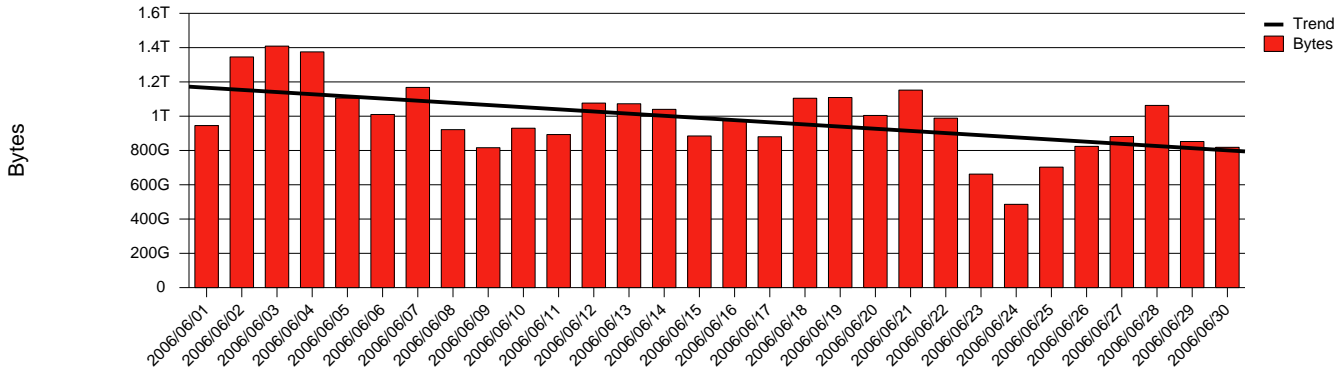

Monthly Health Report

Report for 2006/06/30, Subject: SUNET-A-SKOVDE-HIS

LAN/WAN

Total Network Volume by Month

Total Network Volume by Week

Total Network Volume by Day

Situations to Watch

Rank	Element Name	Variable	Threshold	Monthly Average		Days to (from) Threshold
			Value	Actual	Predicted	
1	his1-SRP(Out)	Volume (Bandwidth %)	80.000	2.408	4.009	Increasing
2	his1-SRP(In)	Volume (Bandwidth %)	80.000	1.172	1.718	Increasing
3	his2-SRP(In)	Errors (% Frames)	5.000	0.000	0.004	Increasing
4	his2-SRP(Out)	Volume (Bandwidth %)	80.000	0.079	0.021	Increasing
5	his2-SRP(In)	Volume (Bandwidth %)	80.000	0.003	0.001	Decreasing