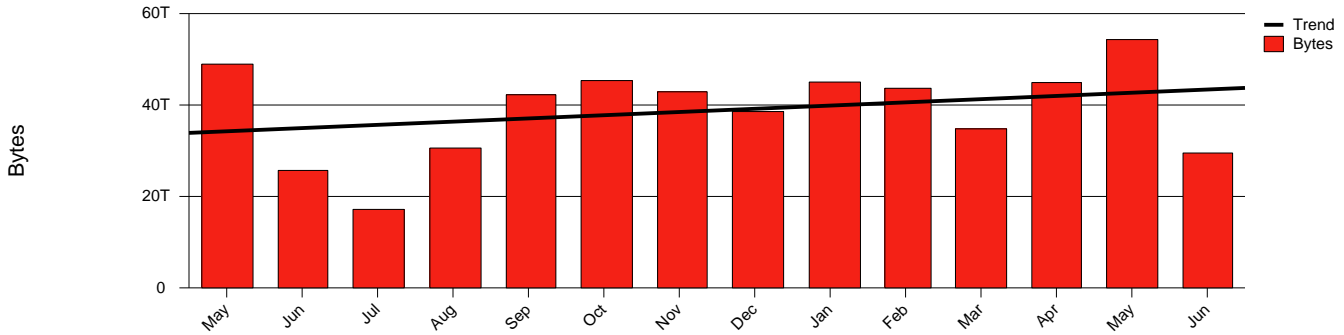

Monthly Health Report

Report for 2006/06/30, Subject: SUNET-A-SKOVDE-HIS

LAN/WAN

Total Network Volume by Month

Total Network Volume by Week

Total Network Volume by Day

Situations to Watch

Rank	Element Name	Variable	Threshold	Monthly Average		Days to (from) Threshold
			Value	Actual	Predicted	
1	his1-SRP(Out)	Volume (Bandwidth %)	80.000	2.408	4.009	Increasing
2	his1-SRP(In)	Volume (Bandwidth %)	80.000	1.172	1.718	Increasing
3	his2-SRP(In)	Errors (% Frames)	5.000	0.000	0.004	Increasing
4	his2-SRP(Out)	Volume (Bandwidth %)	80.000	0.079	0.021	Increasing
5	his2-SRP(In)	Volume (Bandwidth %)	80.000	0.003	0.001	Decreasing