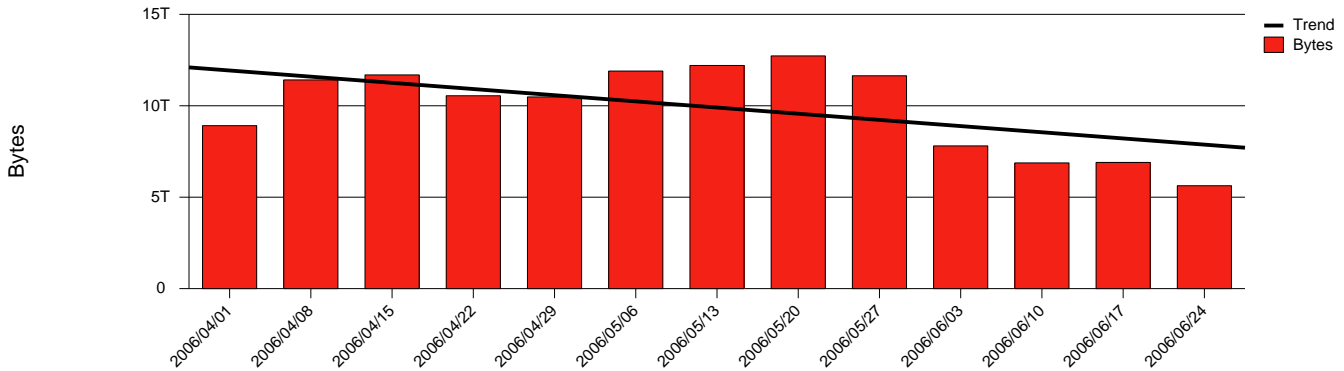

Monthly Health Report

Report for 2006/06/30, Subject: SUNET-A-SKOVDE-HIS

LAN/WAN

Total Network Volume by Month

Total Network Volume by Week

Total Network Volume by Day

Situations to Watch

Rank	Element Name	Variable	Threshold	Monthly Average		Days to (from) Threshold
			Value	Actual	Predicted	
1	his1-SRP(Out)	Volume (Bandwidth %)	80.000	2.408	4.009	Increasing
2	his1-SRP(In)	Volume (Bandwidth %)	80.000	1.172	1.718	Increasing
3	his2-SRP(In)	Errors (% Frames)	5.000	0.000	0.004	Increasing
4	his2-SRP(Out)	Volume (Bandwidth %)	80.000	0.079	0.021	Increasing
5	his2-SRP(In)	Volume (Bandwidth %)	80.000	0.003	0.001	Decreasing