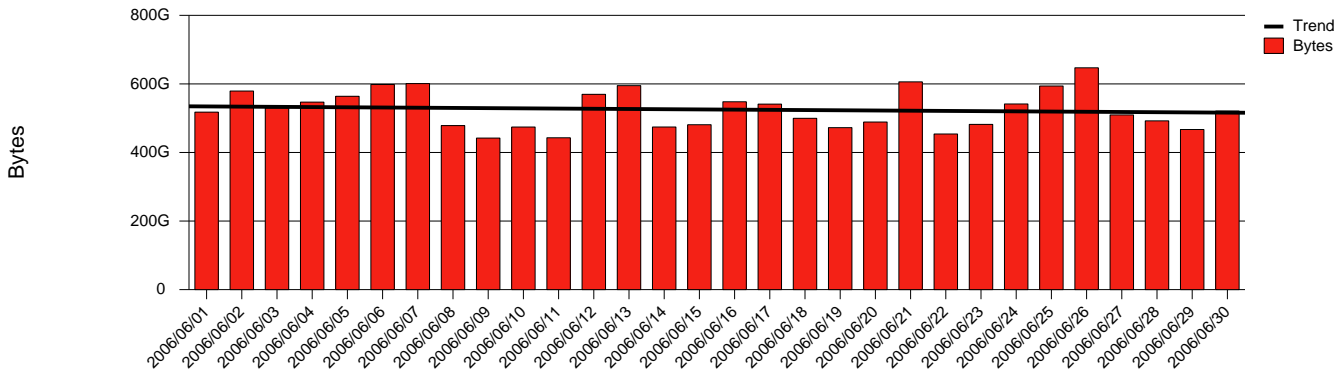

# Monthly Health Report

Report for 2006/06/30, Subject: SUNET-A-KIRUNA-IRF

LAN/WAN

Total Network Volume by Month

Total Network Volume by Week

Total Network Volume by Day

Situations to Watch

Rank	Element Name	Variable	Threshold	Monthly Average		Days to (from)
			Value	Actual	Predicted	Threshold
1	irf1-SRP(In)	Errors (% Frames)	5.000	27.028	25.956	(245)
2	irf2-SRP(In)	Errors (% Frames)	5.000	0.003	0.183	Increasing
3	irf1-SRP(Out)	Volume (Bandwidth %)	80.000	1.509	1.693	Increasing
4	irf1-SRP(In)	Volume (Bandwidth %)	80.000	0.444	0.440	Increasing
5	irf2-SRP(In)	Volume (Bandwidth %)	80.000	0.003	0.010	Increasing
6	irf2-SRP(Out)	Volume (Bandwidth %)	80.000	0.000	0.000	Decreasing