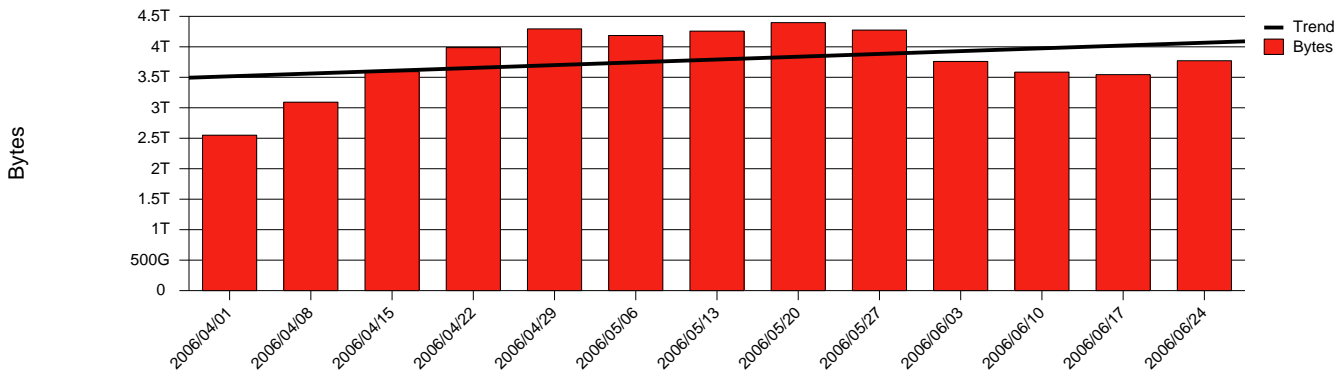

# Monthly Health Report

Report for 2006/06/30, Subject: SUNET-A-KIRUNA-IRF

LAN/WAN

Total Network Volume by Month

Total Network Volume by Week

Total Network Volume by Day

Situations to Watch

Rank	Element Name	Variable	Threshold	Monthly Average		Days to (from)
			Value	Actual	Predicted	Threshold
1	irf1-SRP(In)	Errors (% Frames)	5.000	27.028	25.956	(245)
2	irf2-SRP(In)	Errors (% Frames)	5.000	0.003	0.183	Increasing
3	irf1-SRP(Out)	Volume (Bandwidth %)	80.000	1.509	1.693	Increasing
4	irf1-SRP(In)	Volume (Bandwidth %)	80.000	0.444	0.440	Increasing
5	irf2-SRP(In)	Volume (Bandwidth %)	80.000	0.003	0.010	Increasing
6	irf2-SRP(Out)	Volume (Bandwidth %)	80.000	0.000	0.000	Decreasing