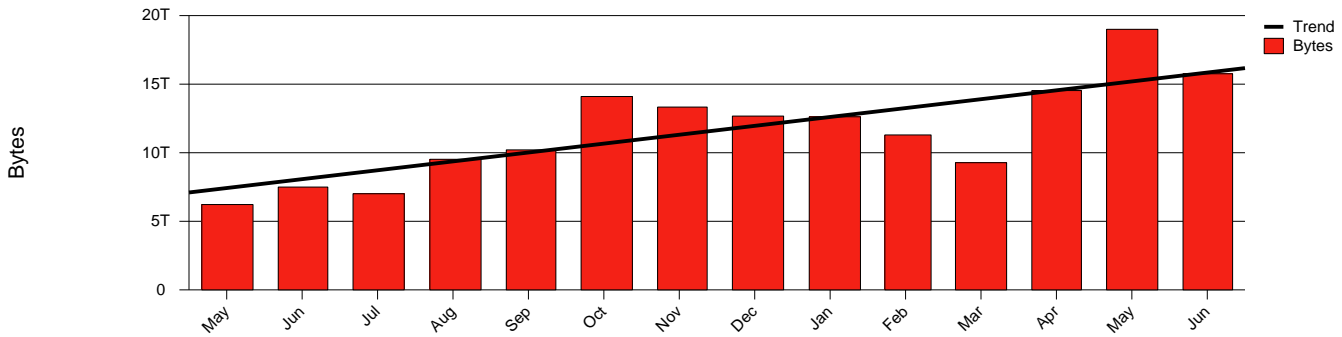

# Monthly Health Report

Report for 2006/06/30, Subject: SUNET-A-KIRUNA-IRF

LAN/WAN

Total Network Volume by Month

Total Network Volume by Week

Total Network Volume by Day

Situations to Watch

Rank	Element Name	Variable	Threshold	Monthly Average		Days to (from)
			Value	Actual	Predicted	Threshold
1	irf1-SRP(In)	Errors (% Frames)	5.000	27.028	25.956	(245)
2	irf2-SRP(In)	Errors (% Frames)	5.000	0.003	0.183	Increasing
3	irf1-SRP(Out)	Volume (Bandwidth %)	80.000	1.509	1.693	Increasing
4	irf1-SRP(In)	Volume (Bandwidth %)	80.000	0.444	0.440	Increasing
5	irf2-SRP(In)	Volume (Bandwidth %)	80.000	0.003	0.010	Increasing
6	irf2-SRP(Out)	Volume (Bandwidth %)	80.000	0.000	0.000	Decreasing