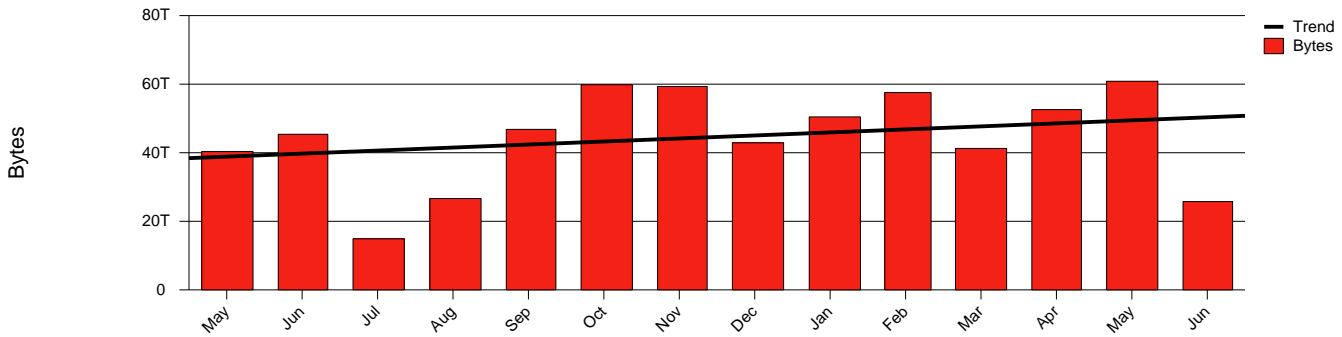

Monthly Health Report

Report for 2006/06/30, Subject: SUNET-A-JONKOPING-HJ

LAN/WAN

Total Network Volume by Month

Total Network Volume by Week

Total Network Volume by Day

Situations to Watch

Rank	Element Name	Variable	Threshold	Monthly Average		Days to (from)
			Value	Actual	Predicted	Threshold
1	hj1-SRP(In)	Volume (Bandwidth %)	80.000	1.034	2.486	Increasing
2	hj1-SRP(Out)	Volume (Bandwidth %)	80.000	1.989	4.393	Increasing
3	hj2-SRP(In)	Errors (% Frames)	5.000	0.005	0.001	Increasing
4	hj2-SRP(Out)	Volume (Bandwidth %)	80.000	0.000	0.013	Increasing
5	hj1-SRP(In)	Errors (% Frames)	5.000	0.000	0.024	Decreasing
6	hj2-SRP(In)	Volume (Bandwidth %)	80.000	0.175	0.000	Decreasing