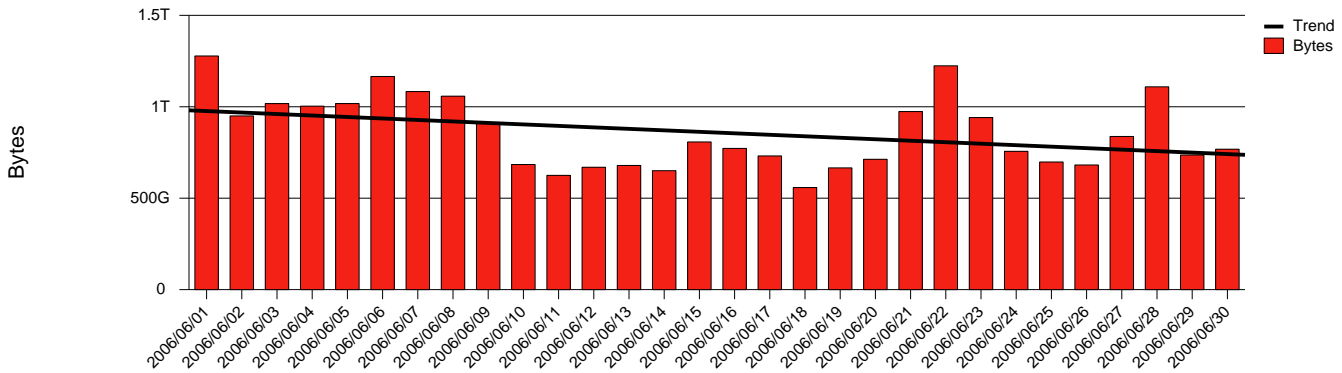

Monthly Health Report

Report for 2006/06/30, Subject: SUNET-A-JONKOPING-HJ

LAN/WAN

Total Network Volume by Month

Total Network Volume by Week

Total Network Volume by Day

Situations to Watch

Rank	Element Name	Variable	Threshold	Monthly Average		Days to (from)
			Value	Actual	Predicted	Threshold
1	hj1-SRP(In)	Volume (Bandwidth %)	80.000	1.034	2.486	Increasing
2	hj1-SRP(Out)	Volume (Bandwidth %)	80.000	1.989	4.393	Increasing
3	hj2-SRP(In)	Errors (% Frames)	5.000	0.005	0.001	Increasing
4	hj2-SRP(Out)	Volume (Bandwidth %)	80.000	0.000	0.013	Increasing
5	hj1-SRP(In)	Errors (% Frames)	5.000	0.000	0.024	Decreasing
6	hj2-SRP(In)	Volume (Bandwidth %)	80.000	0.175	0.000	Decreasing