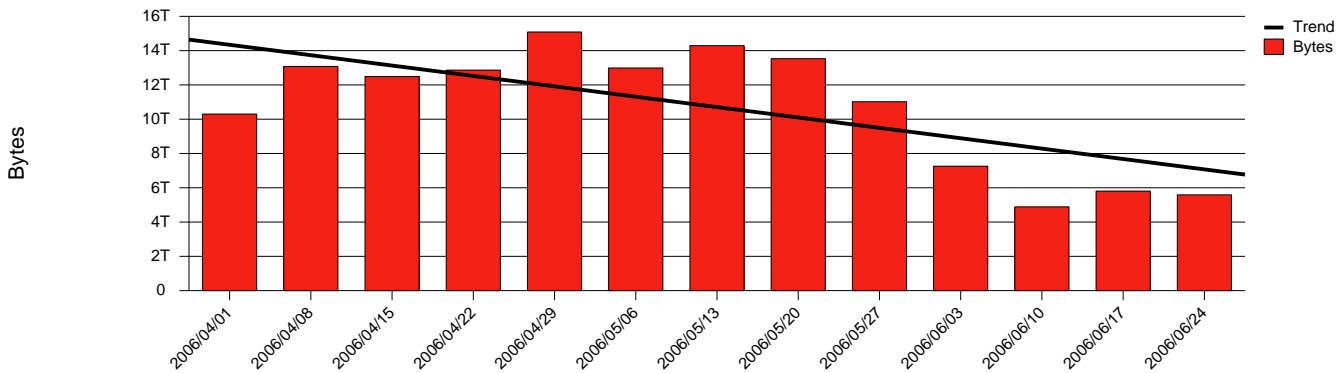

Monthly Health Report

Report for 2006/06/30, Subject: SUNET-A-JONKOPING-HJ

LAN/WAN

Total Network Volume by Month

Total Network Volume by Week

Total Network Volume by Day

Situations to Watch

Rank	Element Name	Variable	Threshold	Monthly Average		Days to (from)
			Value	Actual	Predicted	Threshold
1	hj1-SRP(In)	Volume (Bandwidth %)	80.000	1.034	2.486	Increasing
2	hj1-SRP(Out)	Volume (Bandwidth %)	80.000	1.989	4.393	Increasing
3	hj2-SRP(In)	Errors (% Frames)	5.000	0.005	0.001	Increasing
4	hj2-SRP(Out)	Volume (Bandwidth %)	80.000	0.000	0.013	Increasing
5	hj1-SRP(In)	Errors (% Frames)	5.000	0.000	0.024	Decreasing
6	hj2-SRP(In)	Volume (Bandwidth %)	80.000	0.175	0.000	Decreasing