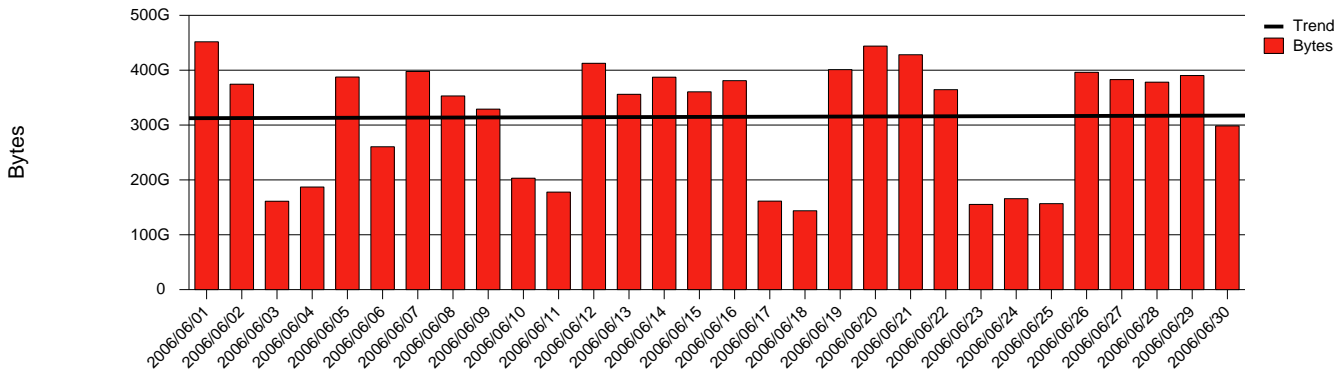

Monthly Health Report

Report for 2006/06/30, Subject: SUNET-A-GBG-GU

LAN/WAN

Total Network Volume by Month

Total Network Volume by Week

Total Network Volume by Day

Situations to Watch

Rank	Element Name	Variable	Threshold	Monthly Average		Days to (from) Threshold
			Value	Actual	Predicted	
1	gu2-SRP(In)	Errors (% Frames)	5.000	0.000	0.001	Increasing
2	gu1-SRP(In)	Errors (% Frames)	5.000	0.000	0.000	Increasing
3	gu1-SRP(In)	Volume (Bandwidth %)	80.000	0.621	0.764	Decreasing
4	gu1-SRP(Out)	Volume (Bandwidth %)	80.000	0.547	0.766	Decreasing
5	gu2-SRP(In)	Volume (Bandwidth %)	80.000	0.004	0.001	Decreasing
6	gu2-SRP(Out)	Volume (Bandwidth %)	80.000	0.000	0.000	Decreasing