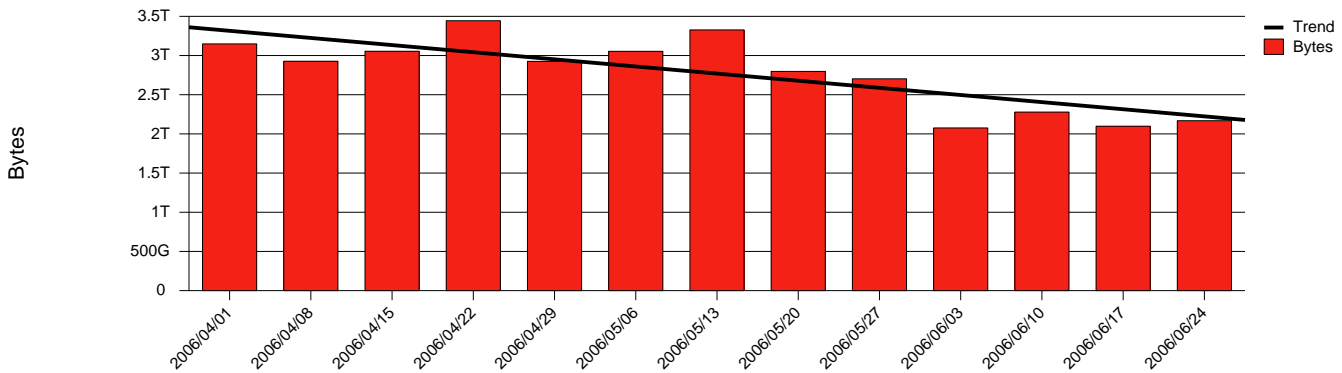

Monthly Health Report

Report for 2006/06/30, Subject: SUNET-A-GBG-GU

LAN/WAN

Total Network Volume by Month

Total Network Volume by Week

Total Network Volume by Day

Situations to Watch

Rank	Element Name	Variable	Threshold	Monthly Average		Days to (from) Threshold
			Value	Actual	Predicted	
1	gu2-SRP(In)	Errors (% Frames)	5.000	0.000	0.001	Increasing
2	gu1-SRP(In)	Errors (% Frames)	5.000	0.000	0.000	Increasing
3	gu1-SRP(In)	Volume (Bandwidth %)	80.000	0.621	0.764	Decreasing
4	gu1-SRP(Out)	Volume (Bandwidth %)	80.000	0.547	0.766	Decreasing
5	gu2-SRP(In)	Volume (Bandwidth %)	80.000	0.004	0.001	Decreasing
6	gu2-SRP(Out)	Volume (Bandwidth %)	80.000	0.000	0.000	Decreasing