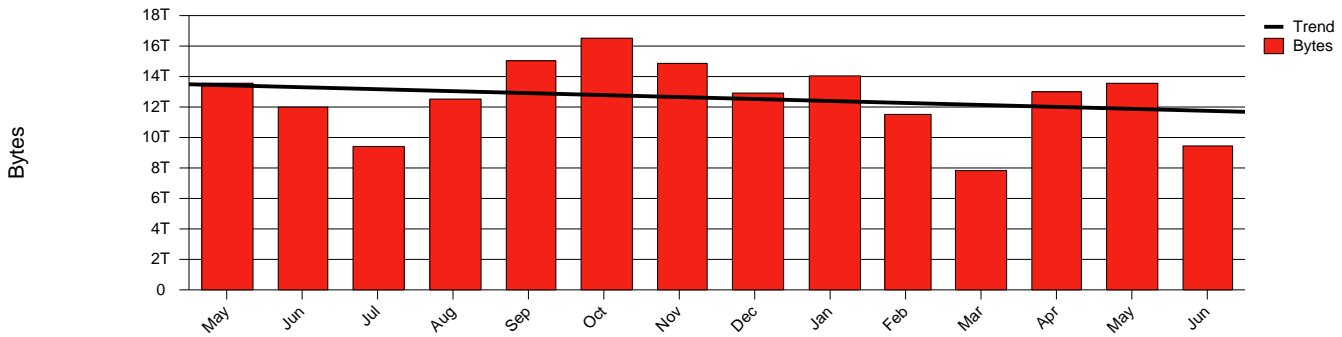

Monthly Health Report

Report for 2006/06/30, Subject: SUNET-A-GBG-GU

LAN/WAN

Total Network Volume by Month

Total Network Volume by Week

Total Network Volume by Day

Situations to Watch

Rank	Element Name	Variable	Threshold	Monthly Average		Days to (from) Threshold
			Value	Actual	Predicted	
1	gu2-SRP(In)	Errors (% Frames)	5.000	0.000	0.001	Increasing
2	gu1-SRP(In)	Errors (% Frames)	5.000	0.000	0.000	Increasing
3	gu1-SRP(In)	Volume (Bandwidth %)	80.000	0.621	0.764	Decreasing
4	gu1-SRP(Out)	Volume (Bandwidth %)	80.000	0.547	0.766	Decreasing
5	gu2-SRP(In)	Volume (Bandwidth %)	80.000	0.004	0.001	Decreasing
6	gu2-SRP(Out)	Volume (Bandwidth %)	80.000	0.000	0.000	Decreasing