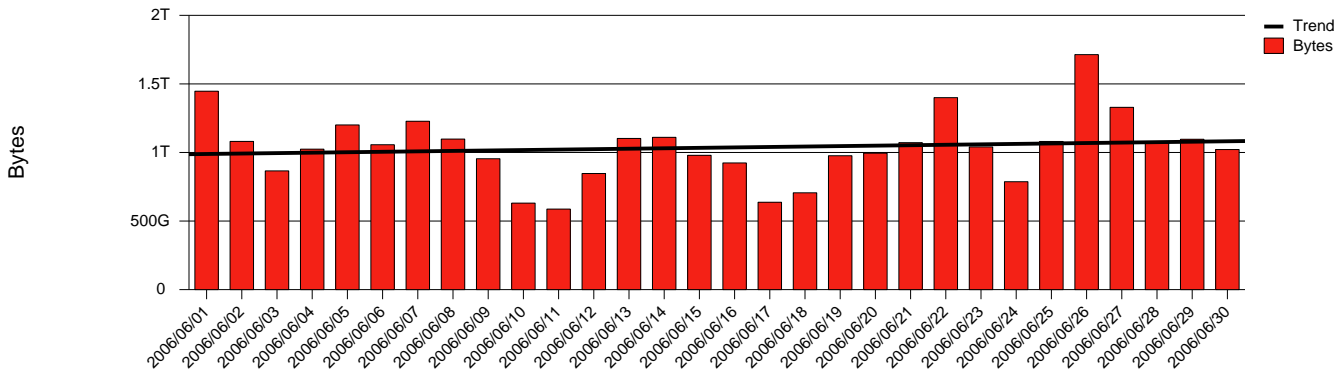

# Monthly Health Report

Report for 2006/06/30, Subject: SUNET-A-GBG-CHALMERS

LAN/WAN

Total Network Volume by Month

Total Network Volume by Week

Total Network Volume by Day

Situations to Watch

Rank	Element Name	Variable	Threshold	Monthly Average		Days to (from) Threshold
			Value	Actual	Predicted	
1	chalmers1-SRP(In)	Discards (% Frames)	10.000	0.000	0.000	Increasing
2	chalmers2-SRP(In)	Errors (% Frames)	5.000	0.000	0.000	Increasing
3	chalmers1-SRP(In)	Errors (% Frames)	5.000	0.000	0.000	Increasing
4	chalmers1-SRP(In)	Volume (Bandwidth % )	80.000	0.904	1.041	Decreasing
5	chalmers1-SRP(Out)	Volume (Bandwidth % )	80.000	1.100	1.363	Decreasing
6	chalmers2-SRP(In)	Volume (Bandwidth % )	80.000	0.445	0.624	Decreasing
7	chalmers2-SRP(Out)	Volume (Bandwidth % )	80.000	1.406	2.283	Decreasing