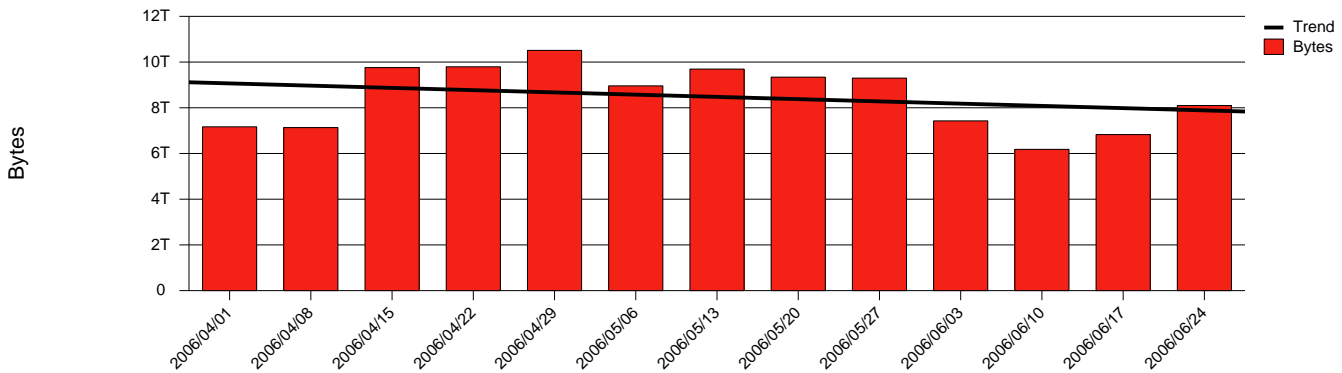

# Monthly Health Report

Report for 2006/06/30, Subject: SUNET-A-GBG-CHALMERS

LAN/WAN

Total Network Volume by Month

Total Network Volume by Week

Total Network Volume by Day

Situations to Watch

Rank	Element Name	Variable	Threshold	Monthly Average		Days to (from) Threshold
			Value	Actual	Predicted	
1	chalmers1-SRP(In)	Discards (% Frames)	10.000	0.000	0.000	Increasing
2	chalmers2-SRP(In)	Errors (% Frames)	5.000	0.000	0.000	Increasing
3	chalmers1-SRP(In)	Errors (% Frames)	5.000	0.000	0.000	Increasing
4	chalmers1-SRP(In)	Volume (Bandwidth % )	80.000	0.904	1.041	Decreasing
5	chalmers1-SRP(Out)	Volume (Bandwidth % )	80.000	1.100	1.363	Decreasing
6	chalmers2-SRP(In)	Volume (Bandwidth % )	80.000	0.445	0.624	Decreasing
7	chalmers2-SRP(Out)	Volume (Bandwidth % )	80.000	1.406	2.283	Decreasing