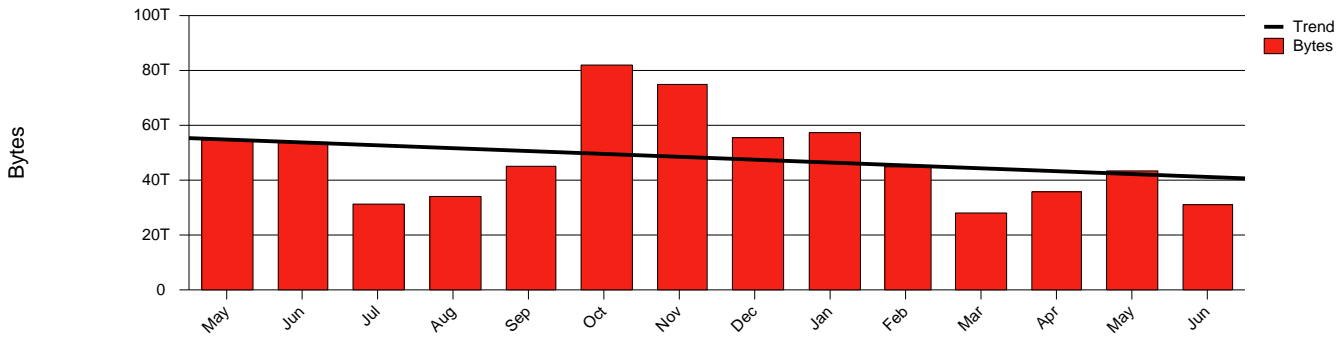

# Monthly Health Report

Report for 2006/06/30, Subject: SUNET-A-GBG-CHALMERS

LAN/WAN

Total Network Volume by Month

Total Network Volume by Week

Total Network Volume by Day

Situations to Watch

Rank	Element Name	Variable	Threshold	Monthly Average		Days to (from) Threshold
			Value	Actual	Predicted	
1	chalmers1-SRP(In)	Discards (% Frames)	10.000	0.000	0.000	Increasing
2	chalmers2-SRP(In)	Errors (% Frames)	5.000	0.000	0.000	Increasing
3	chalmers1-SRP(In)	Errors (% Frames)	5.000	0.000	0.000	Increasing
4	chalmers1-SRP(In)	Volume (Bandwidth % )	80.000	0.904	1.041	Decreasing
5	chalmers1-SRP(Out)	Volume (Bandwidth % )	80.000	1.100	1.363	Decreasing
6	chalmers2-SRP(In)	Volume (Bandwidth % )	80.000	0.445	0.624	Decreasing
7	chalmers2-SRP(Out)	Volume (Bandwidth % )	80.000	1.406	2.283	Decreasing