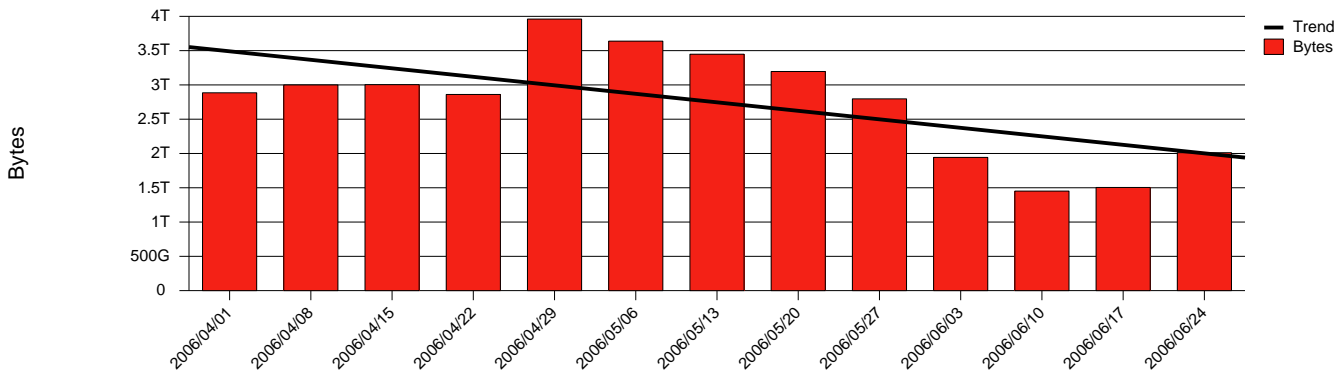

Monthly Health Report

Report for 2006/06/30, Subject: SUNET-A-GAVLE-HIG

LAN/WAN

Total Network Volume by Month

Total Network Volume by Week

Total Network Volume by Day

Situations to Watch

Rank	Element Name	Variable	Threshold	Monthly Average		Days to (from) Threshold
			Value	Actual	Predicted	
1	hig2-SRP(In)	Errors (% Frames)	5.000	0.000	0.000	Increasing
2	hig1-SRP(In)	Errors (% Frames)	5.000	0.000	0.000	Increasing
3	hig2-SRP(In)	Volume (Bandwidth %)	80.000	0.003	0.003	Decreasing
4	hig2-SRP(Out)	Volume (Bandwidth %)	80.000	0.131	0.343	Decreasing
5	hig1-SRP(In)	Volume (Bandwidth %)	80.000	0.341	0.279	Decreasing
6	hig1-SRP(Out)	Volume (Bandwidth %)	80.000	0.462	0.320	Decreasing