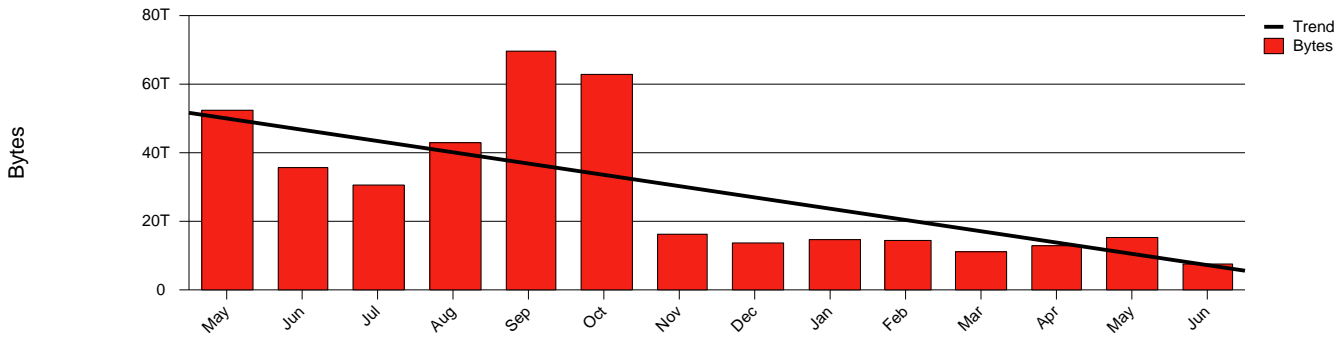

Monthly Health Report

Report for 2006/06/30, Subject: SUNET-A-GAVLE-HIG

LAN/WAN

Total Network Volume by Month

Total Network Volume by Week

Total Network Volume by Day

Situations to Watch

Rank	Element Name	Variable	Threshold	Monthly Average		Days to (from) Threshold
			Value	Actual	Predicted	
1	hig2-SRP(In)	Errors (% Frames)	5.000	0.000	0.000	Increasing
2	hig1-SRP(In)	Errors (% Frames)	5.000	0.000	0.000	Increasing
3	hig2-SRP(In)	Volume (Bandwidth %)	80.000	0.003	0.003	Decreasing
4	hig2-SRP(Out)	Volume (Bandwidth %)	80.000	0.131	0.343	Decreasing
5	hig1-SRP(In)	Volume (Bandwidth %)	80.000	0.341	0.279	Decreasing
6	hig1-SRP(Out)	Volume (Bandwidth %)	80.000	0.462	0.320	Decreasing