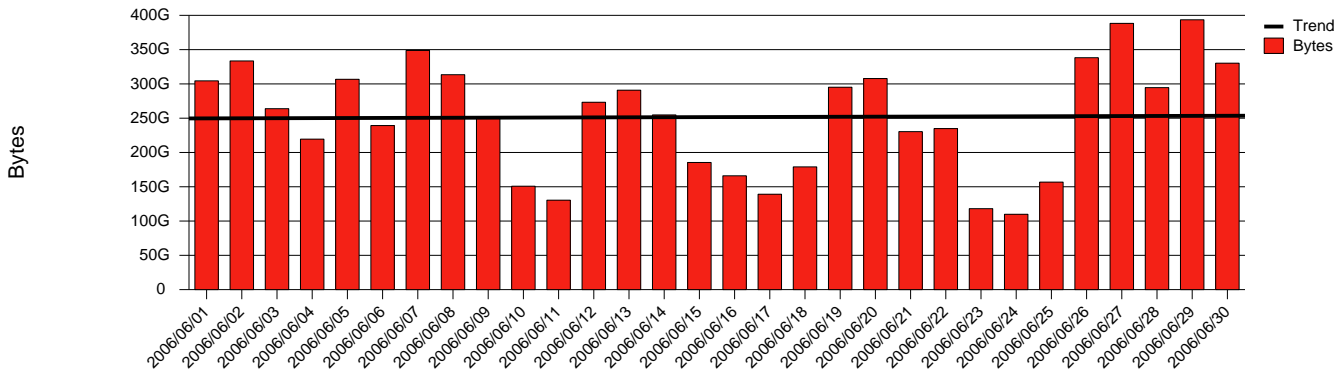

Monthly Health Report

Report for 2006/06/30, Subject: SUNET-A-GAVLE-HIG

LAN/WAN

Total Network Volume by Month

Total Network Volume by Week

Total Network Volume by Day

Situations to Watch

Rank	Element Name	Variable	Threshold	Monthly Average		Days to (from) Threshold
			Value	Actual	Predicted	
1	hig2-SRP(In)	Errors (% Frames)	5.000	0.000	0.000	Increasing
2	hig1-SRP(In)	Errors (% Frames)	5.000	0.000	0.000	Increasing
3	hig2-SRP(In)	Volume (Bandwidth %)	80.000	0.003	0.003	Decreasing
4	hig2-SRP(Out)	Volume (Bandwidth %)	80.000	0.131	0.343	Decreasing
5	hig1-SRP(In)	Volume (Bandwidth %)	80.000	0.341	0.279	Decreasing
6	hig1-SRP(Out)	Volume (Bandwidth %)	80.000	0.462	0.320	Decreasing