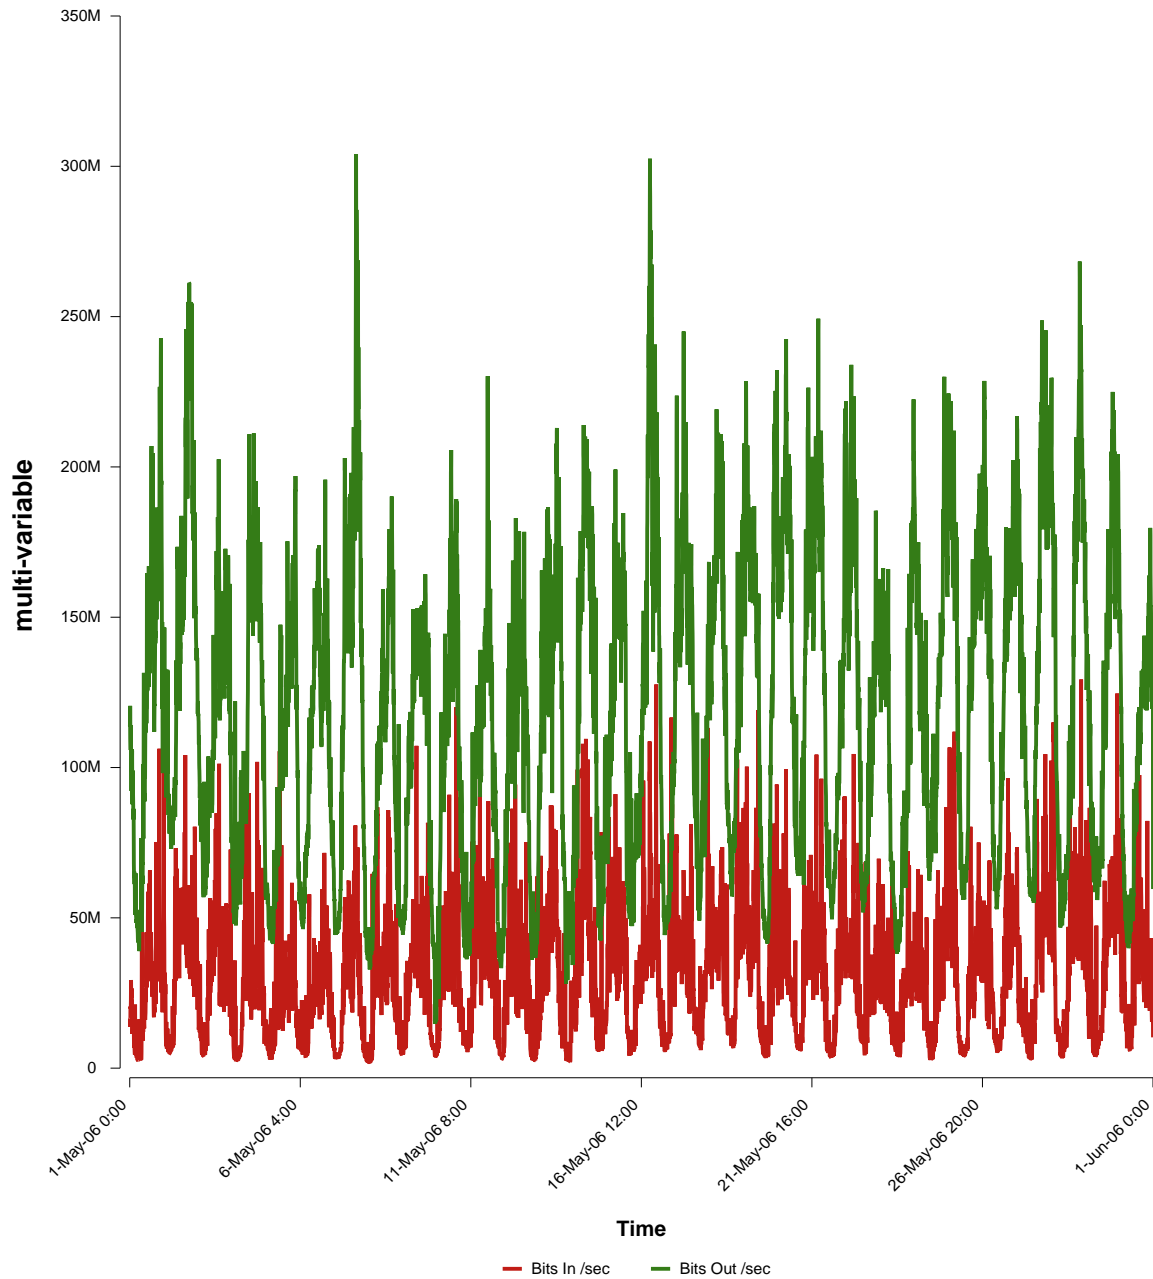

eHealth Trend Report

Divide by Time

SUNET-A-VISBY-HGO

Auto Range: Last Month
From: 2006/05/01 00:00
To: 2006/05/31 23:59

Created: 2006/06/02 07:45:18